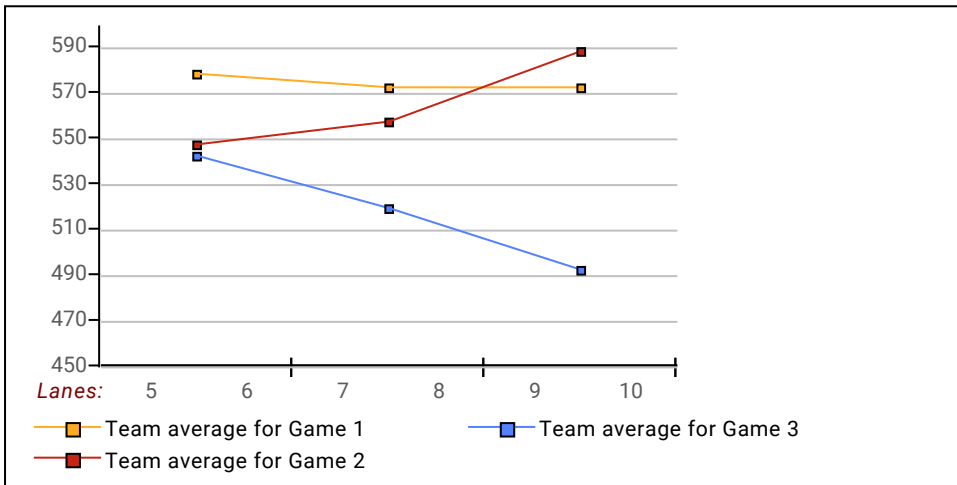

Average of Scores for Each Game