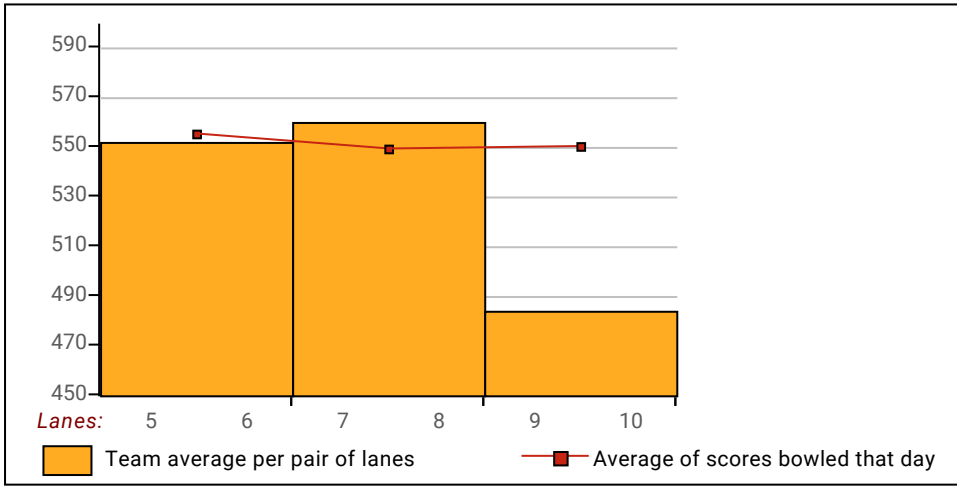

Team Average vs Avg of Scores