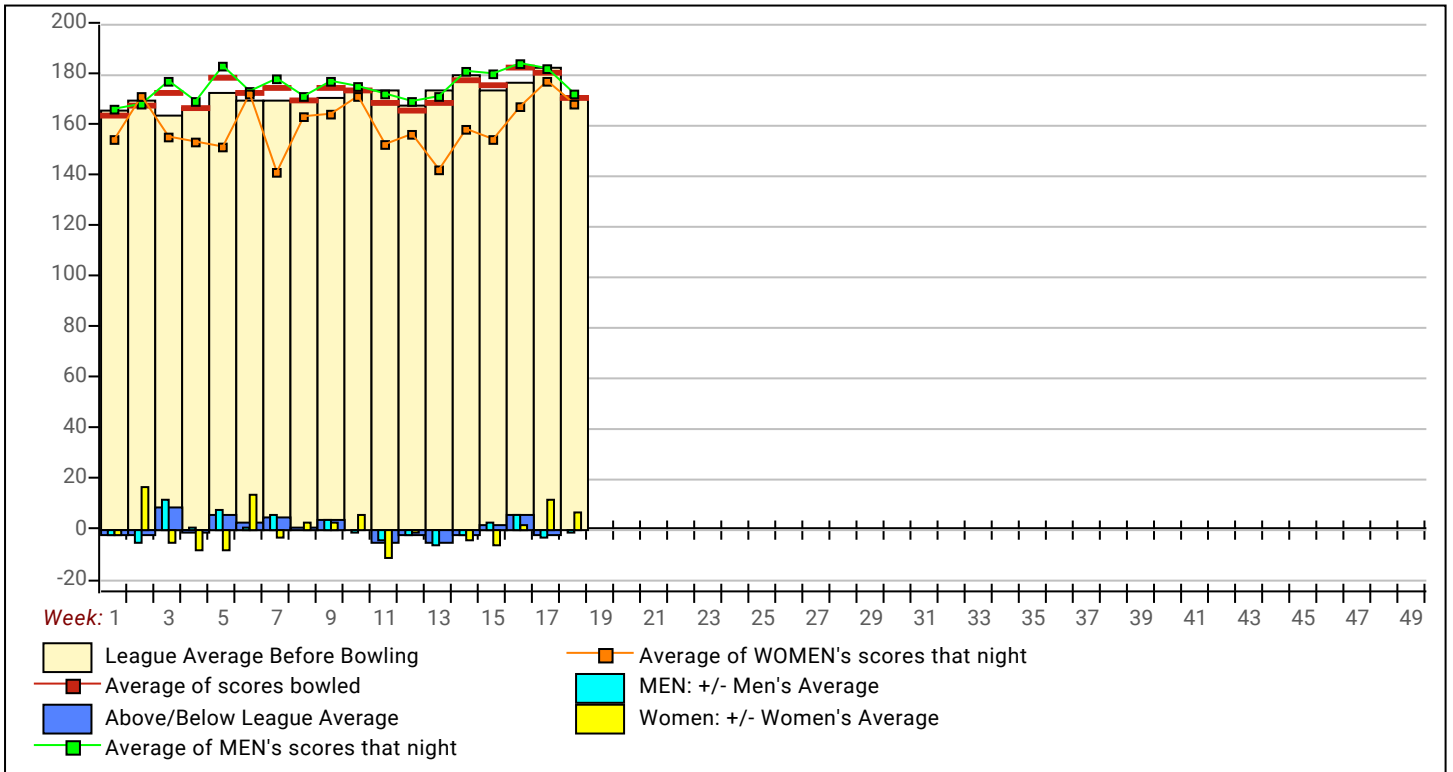

League Average Week-by-Week

This Week's Statistics

	<u>Over All</u>	<u>Men</u>	<u>Women</u>
How many people bowled	20	17	3
Number of games bowled	80	68	12
Actual average of week's scores	171.48	172.13	167.75
How many games above average	38	31	7
How many games below average	41	36	5
Pins above/below average per game	0.52	-0.75	7.75
How many people raised average by this amount	9 3.91	7 4.80	2 0.83
How many people went down by this amount	11 -0.68	10 -0.72	1 -0.22
League average before bowling	171.45	173.37	160.53
League average after bowling	172.83	174.92	161.00
Change in league average	1.39	1.55	0.48
800s	3	2	1
775s	3	3	--
750s	--	--	--
725s	2	2	--
700s	1	1	--
675s	2	2	--
650s	2	2	--
625s	1	--	1
600s	1	1	--
575s	--	--	--
550s	--	--	--
525s	2	1	1
500s	2	2	--
475s	1	1	--
450s	--	--	--
425s	--	--	--
400s	--	--	--
below 400	--	--	--
300s	--	--	--
275s	--	--	--
250s	2	2	--
225s	7	6	1
200s	12	10	2
175s	17	15	2
150s	16	14	2
125s	18	14	4
100s	8	7	1
below 100	--	--	--