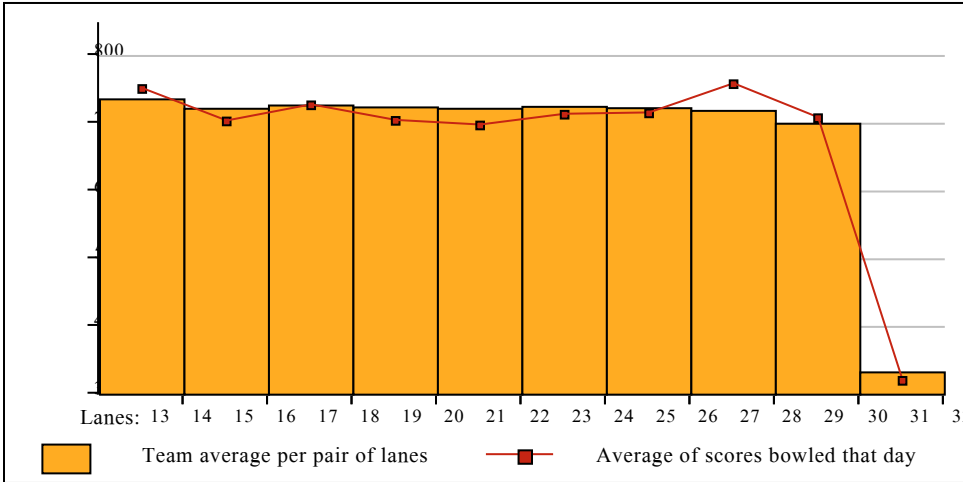

Team Average vs Avg of Scores