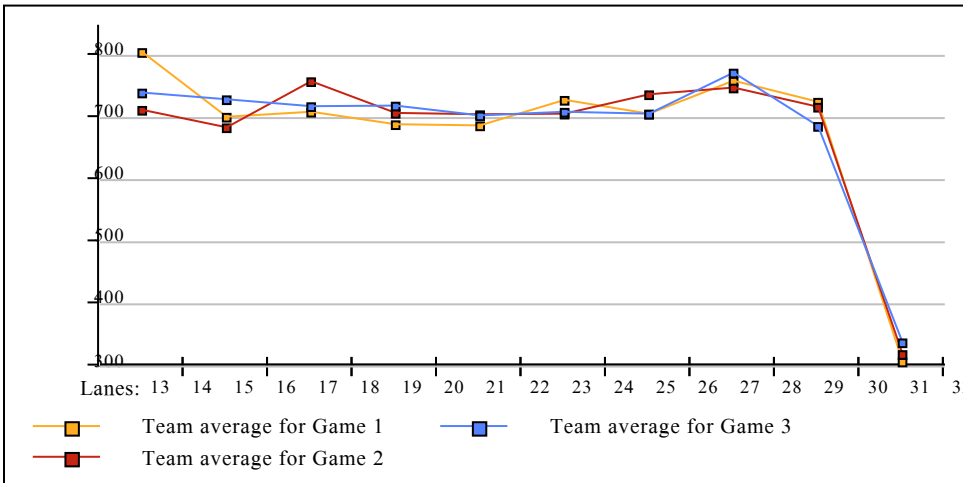

Average of Scores for Each Game