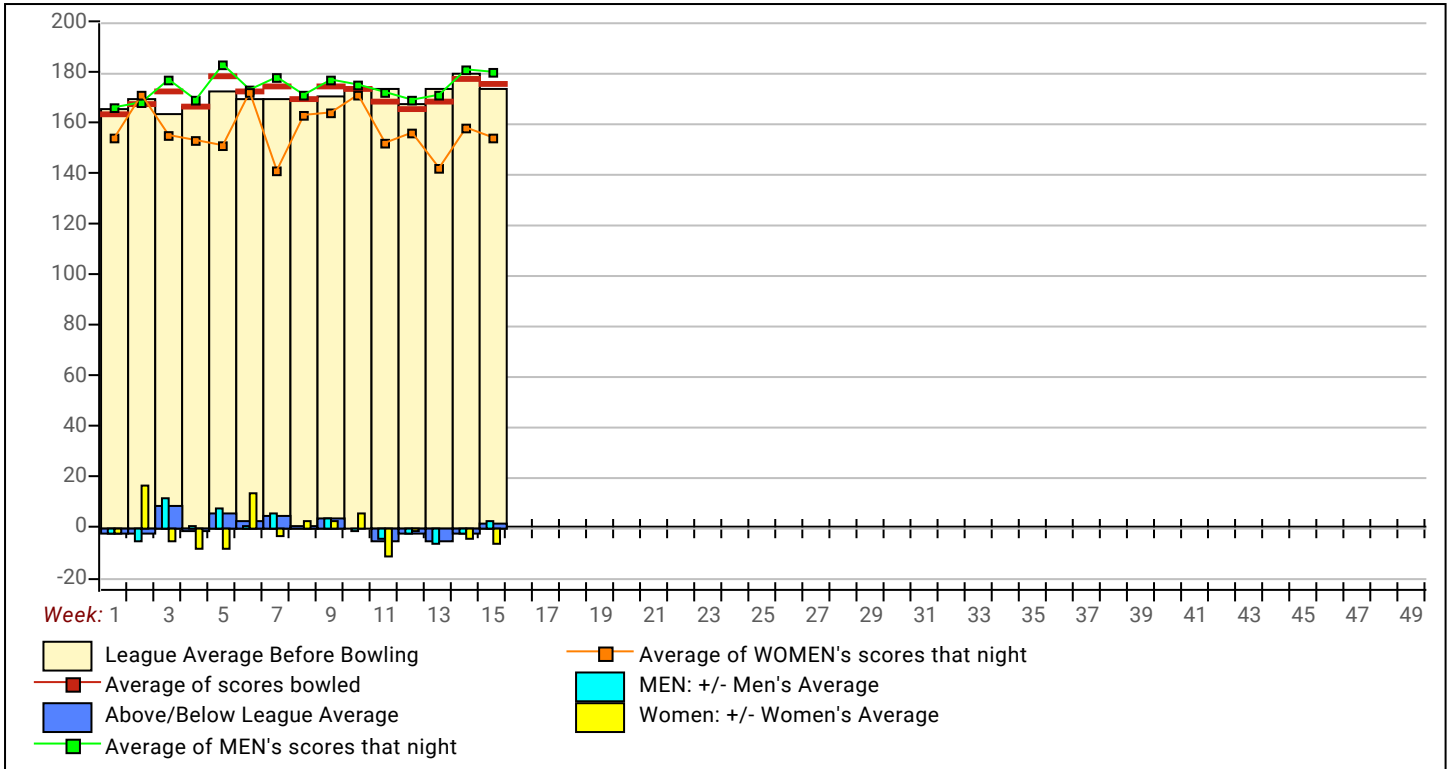

Individual High Averages

Men	Women
214.50 Luke Philipson	194.65 Sam Dawidowicz
210.31 Adam Willersdorf	157.88 Charlotte Fennell
210.02 Ashley Warren	149.55 Erika Vettiger
204.90 Sean Vettiger	145.88 Taryn Peters
201.42 Cameron Stein	135.68 Sharon Lodge
194.08 Kurt Paterson	

Lane Assignments

	1-2	3-4	5-6	7-8	9-10	11-12
Wk16 24/04	5- 1	8- 11	4- 2	7- 9	3- 6	12- 10
Wk17 01/05	8- 3	6- 10	5- 9	1- 11	2- 12	4- 7
Wk18 08/05	10- 2	7- 5	11- 3	12- 4	9- 1	8- 6

League Average Week-by-Week