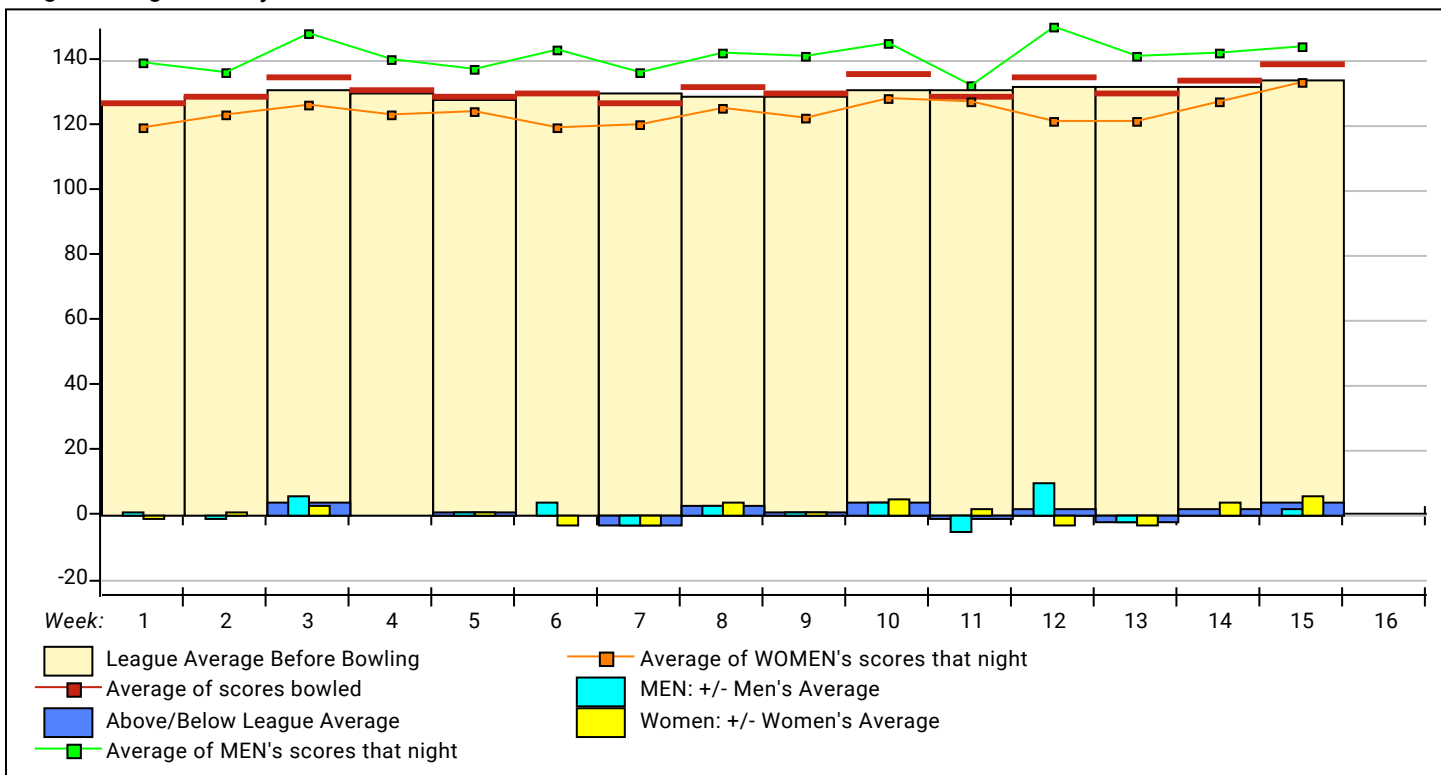

League Average Week-by-Week

Most Improved Average

Men 167 to 175.23 = +8.23 Jeff Pentrack	120 to 127.81 = +7.81 Mike Buley	151 to 158.19 = +7.19 Tom Hobbs
Women 107 to 119.25 = +12.25 Lisa Griffin	111 to 122.33 = +11.33 Nancy Wyers	107 to 116.79 = +9.79 Ginny Cleary

Most Un-Improved Averages

Men 163 to 157.02 = -5.98 Greg Deibert	124 to 120.07 = -3.93 Randy Bayne	132 to 128.13 = -3.87 Jacqui Hayden
Women 164 to 155.02 = -8.98 Deb Peak	158 to 150.81 = -7.19 Nancy Witthoef	133 to 126.93 = -6.07 Jackie Kirsch

SPARE TIME

TEXAS