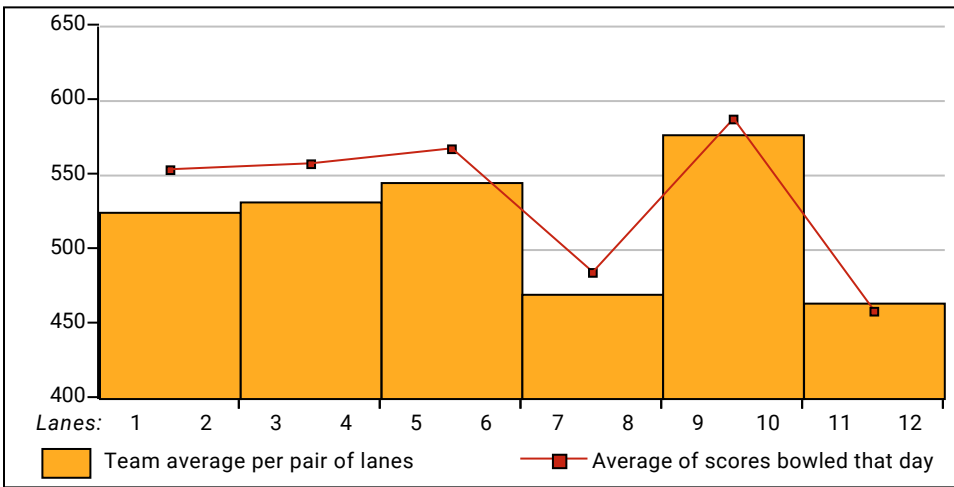

Team Average vs Avg of Scores