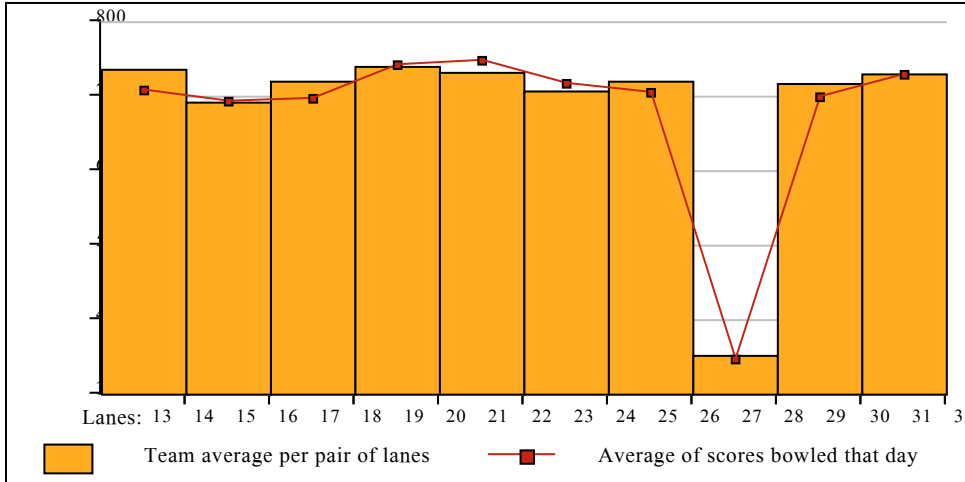

Team Average vs Avg of Scores