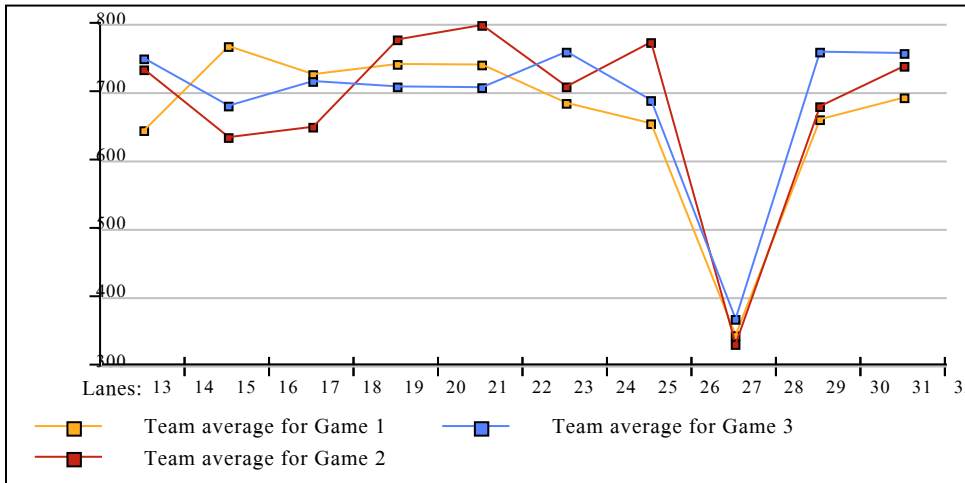

Average of Scores for Each Game