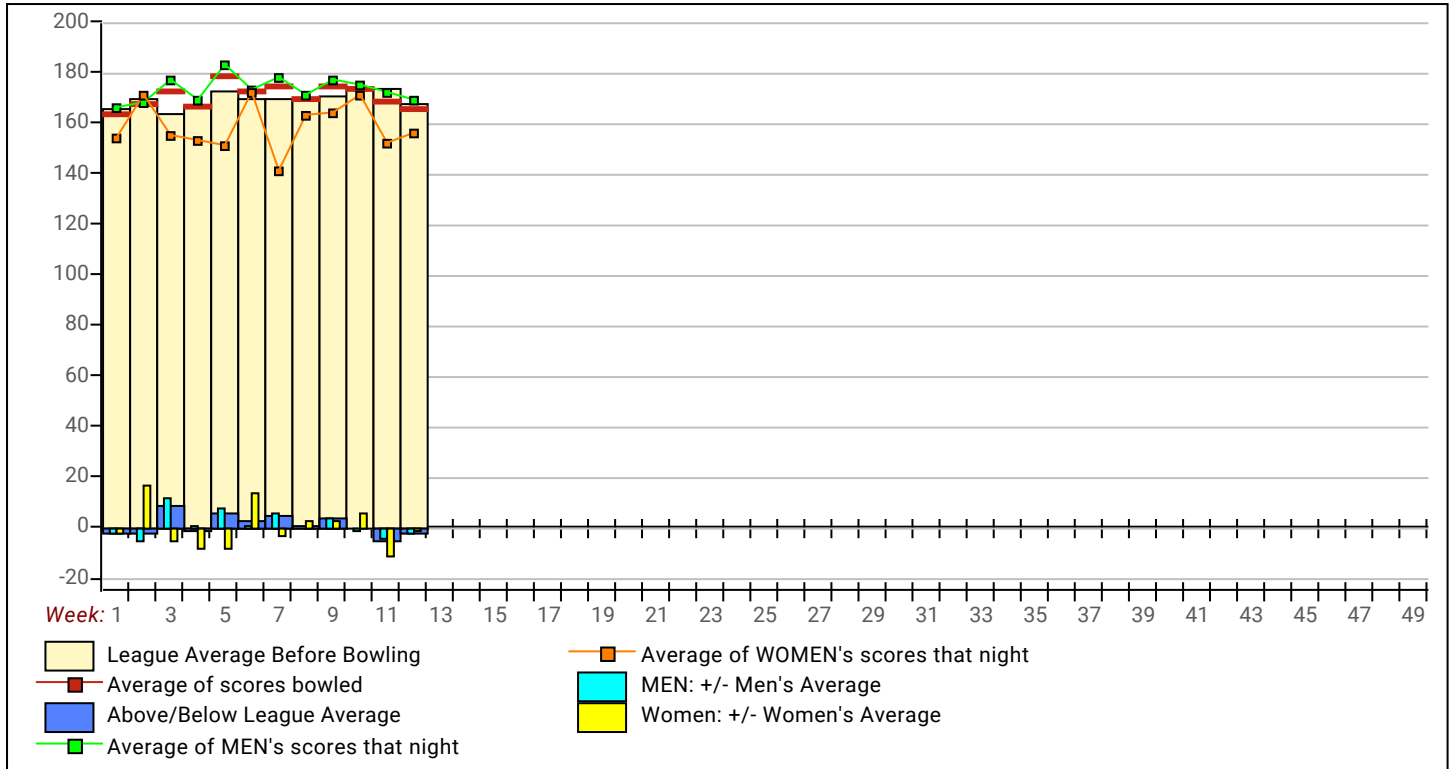

Individual High Averages

Men	213.46 Luke Philipson	Women	197.45 Sam Dawidowicz
	210.42 Ashley Warren		151.65 Erika Vettiger
	205.96 Adam Willersdorf		145.88 Taryn Peters
	205.02 Sean Vettiger		134.02 Sharon Lodge
	201.04 Cameron Stein		
	193.64 Tom Lodge		

Lane Assignments

	<u>1-2</u>	<u>3-4</u>	<u>5-6</u>	<u>7-8</u>	<u>9-10</u>	<u>11-12</u>
Wk13 03/04	3- 12	5- 4	8- 10	2- 6	11- 9	7- 1
Wk14 10/04	4- 11	3- 9	7- 6	10- 1	12- 5	2- 8
Wk15 17/04	2- 9	12- 7	3- 1	8- 5	4- 10	6- 11

League Average Week-by-Week