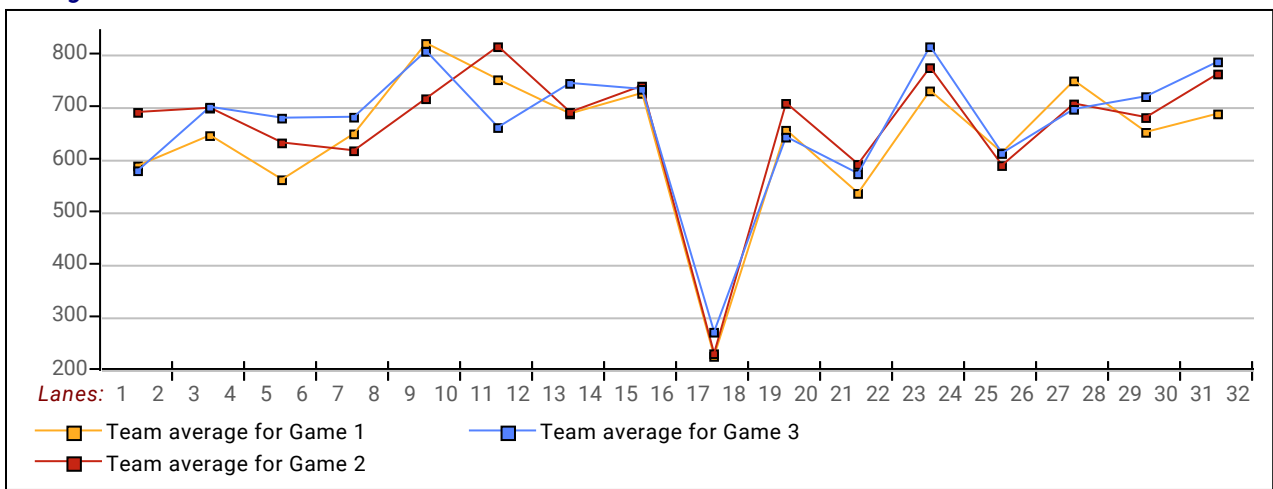

Average of Scores for Each Game