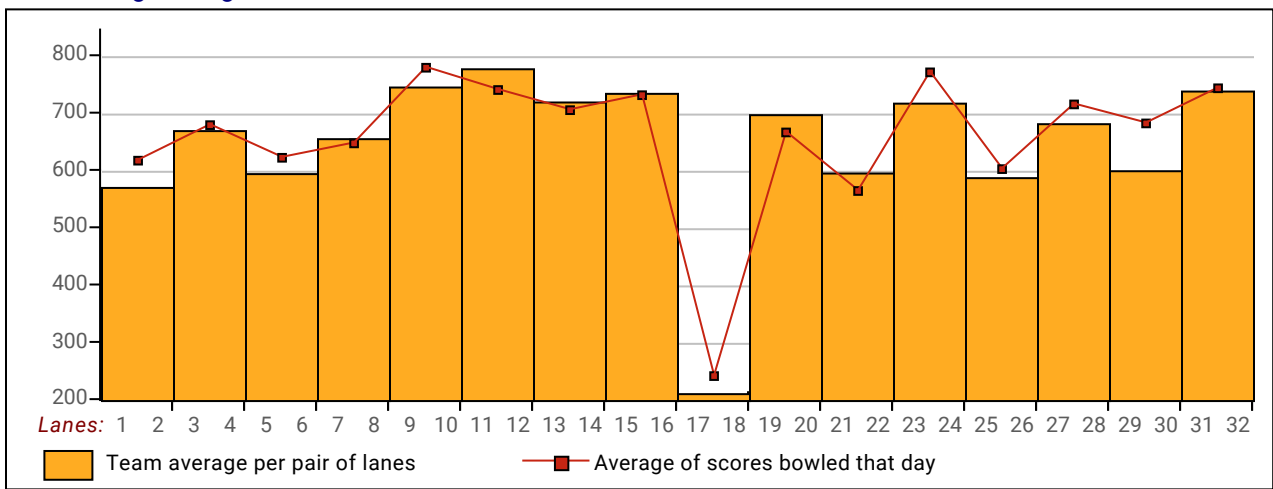

Team Average vs Avg of Scores