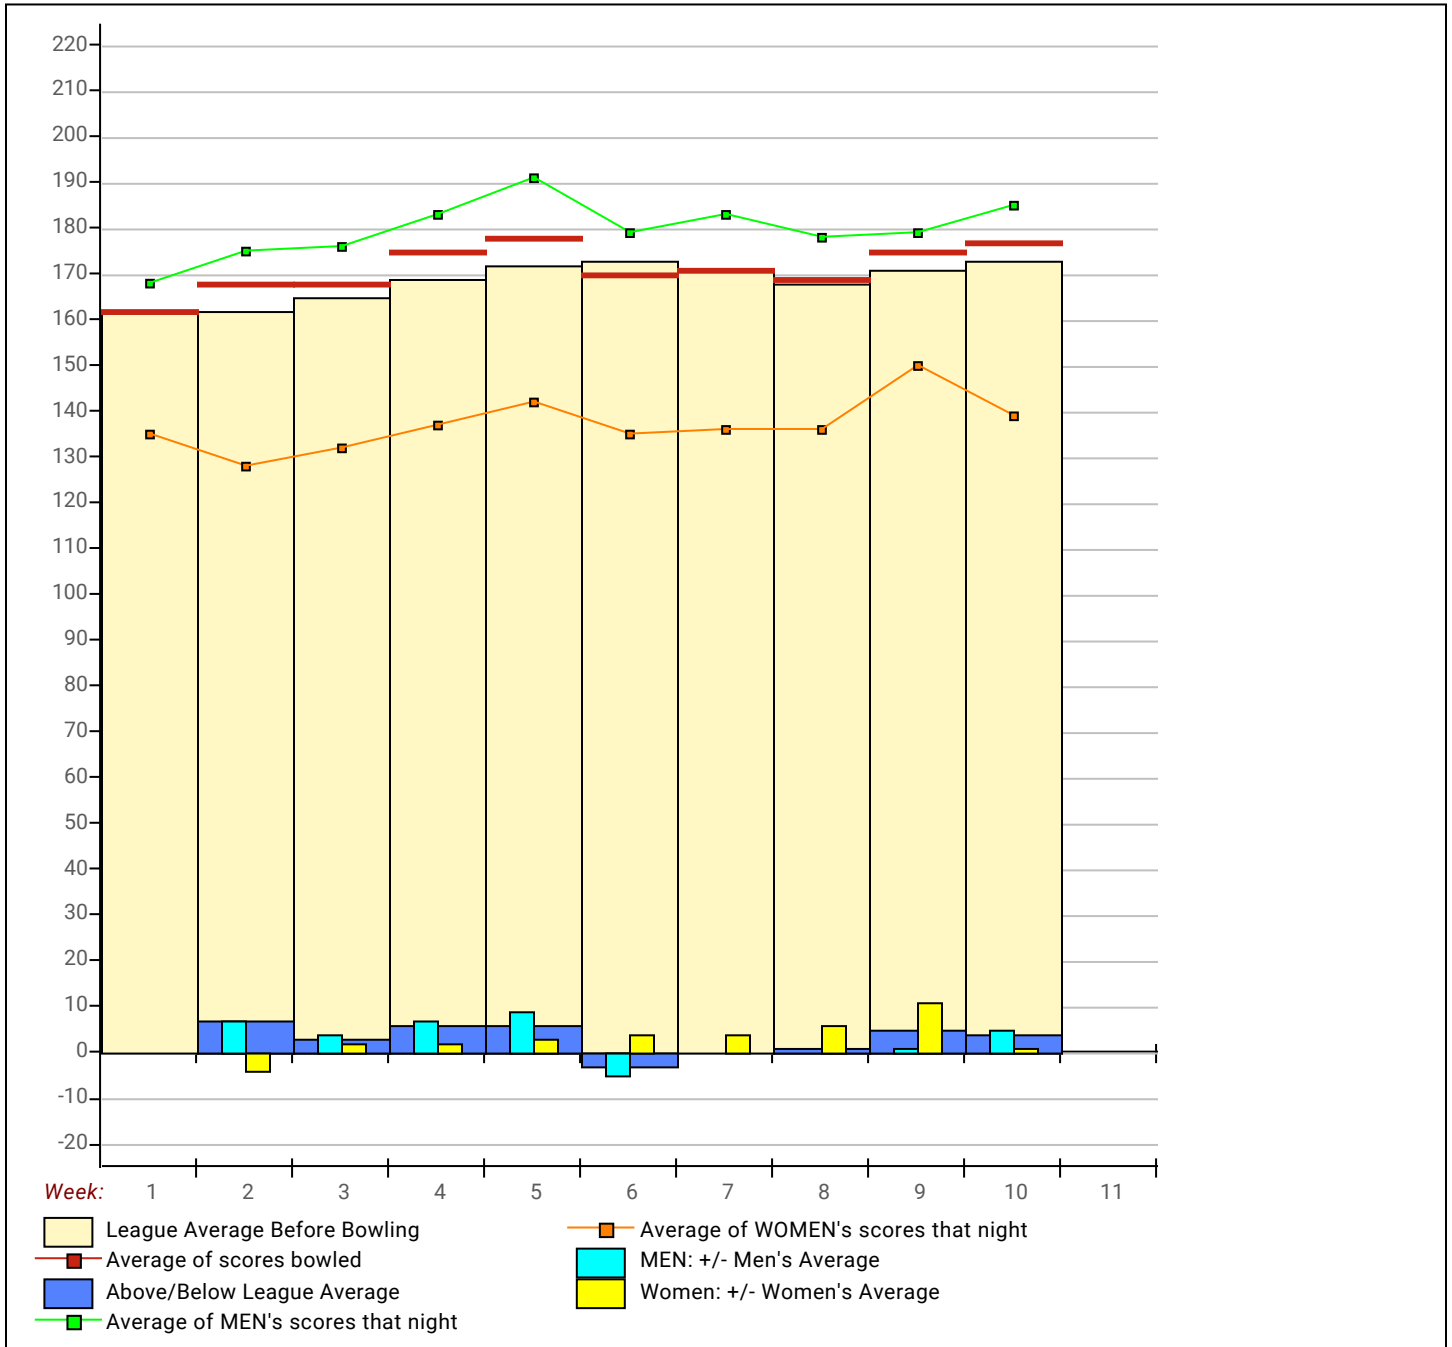

League Average Week-by-Week

Important Messages

HOUSE MYSTERY POT: $2.00 to Enter, Covers Games 1 & 2 ONLY
Circle The Number Next To Your Name and Drop Your $2 In The Bucket

Alphabetical List of All Members of This League