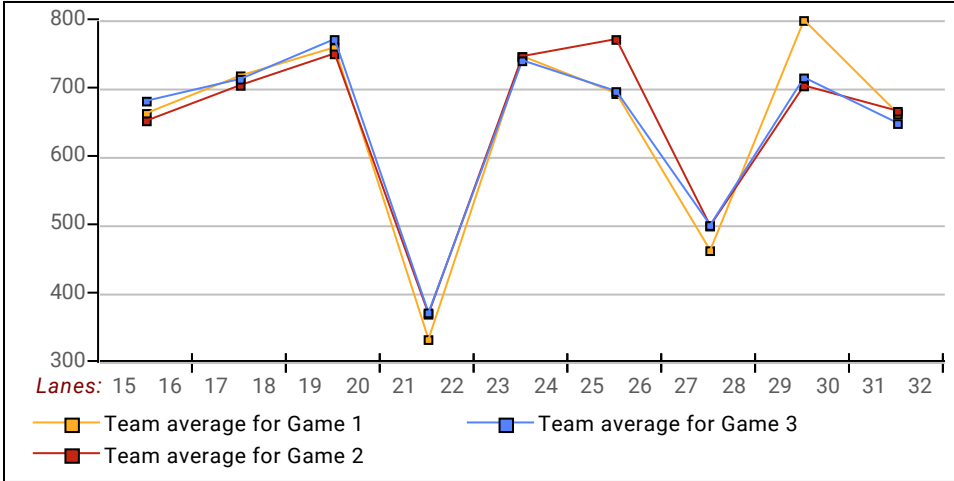

Average of Scores for Each Game