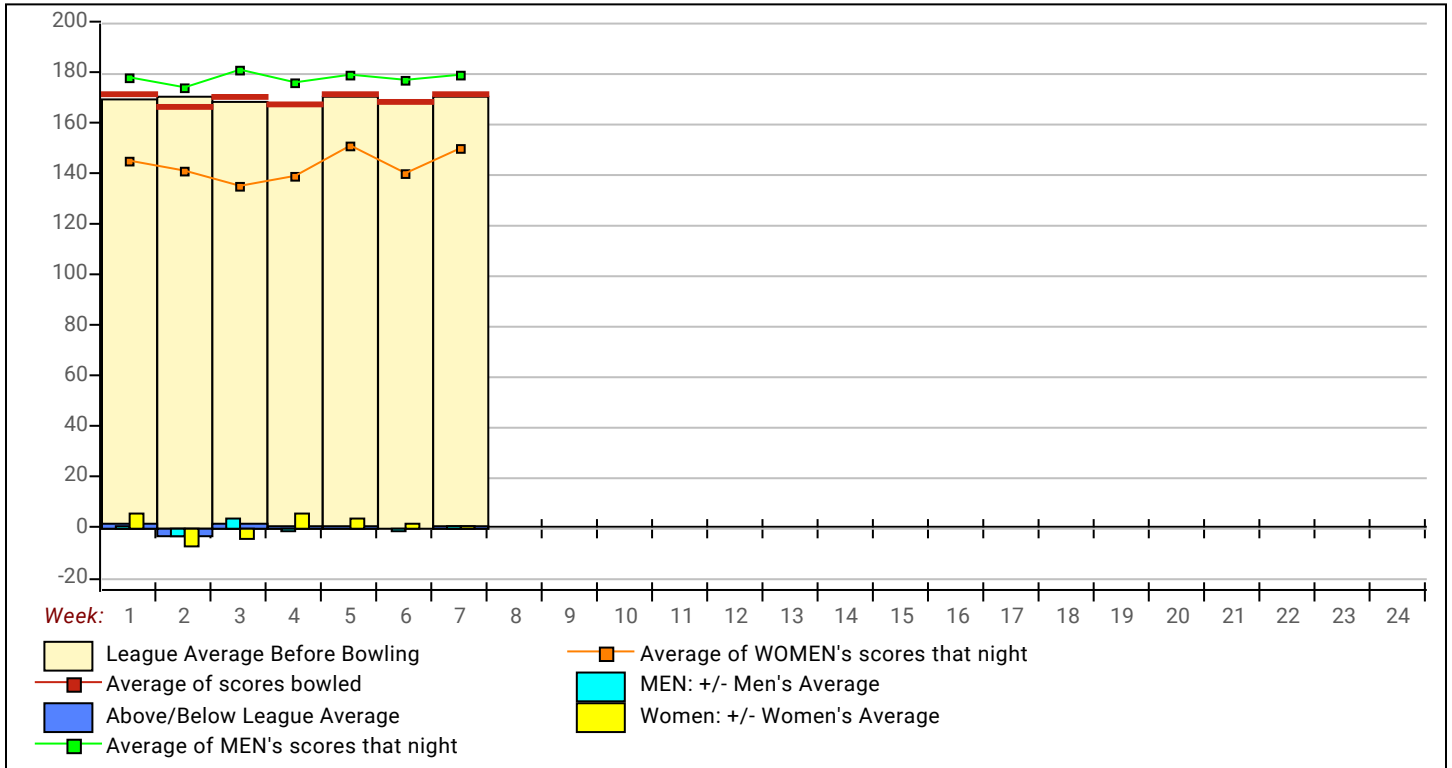

League Average Week-by-Week

This Week's Statistics

	<u>Over All</u>	<u>Men</u>	<u>Women</u>
How many people bowled	69	53	16
Number of games bowled	207	159	48
Actual average of week's scores	172.31	178.90	150.48
How many games above average	103	79	24
How many games below average	101	80	21
Pins above/below average per game	1.67	1.79	1.29
How many people raised average	33	26	7
by this amount	2.85	2.97	2.41
How many people went down	35	27	8
by this amount	-2.43	-2.60	-1.83
League average before bowling	171.07	177.52	149.71
League average after bowling	171.20	177.65	149.85
Change in league average	0.13	0.13	0.14
800s	--	--	--
775s	--	--	--
750s	--	--	--
725s	1	1	--
700s	1	1	--
675s	3	3	--
650s	5	5	--
625s	5	4	1
600s	5	5	--
575s	4	2	2
550s	5	5	--
525s	5	5	--
500s	4	2	2
475s	4	4	--
450s	6	2	4
425s	6	6	--
400s	3	3	--
below 400	12	5	7
300s	--	--	--
275s	1	1	--
250s	5	5	--
225s	20	19	1
200s	33	27	6
175s	35	31	4
150s	52	40	12
125s	33	21	12
100s	20	9	11
below 100	8	6	2