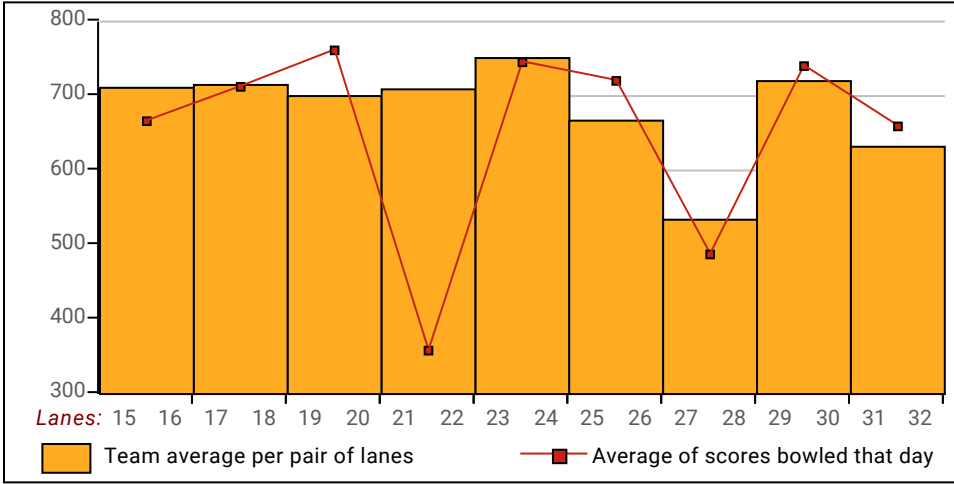

Team Average vs Avg of Scores