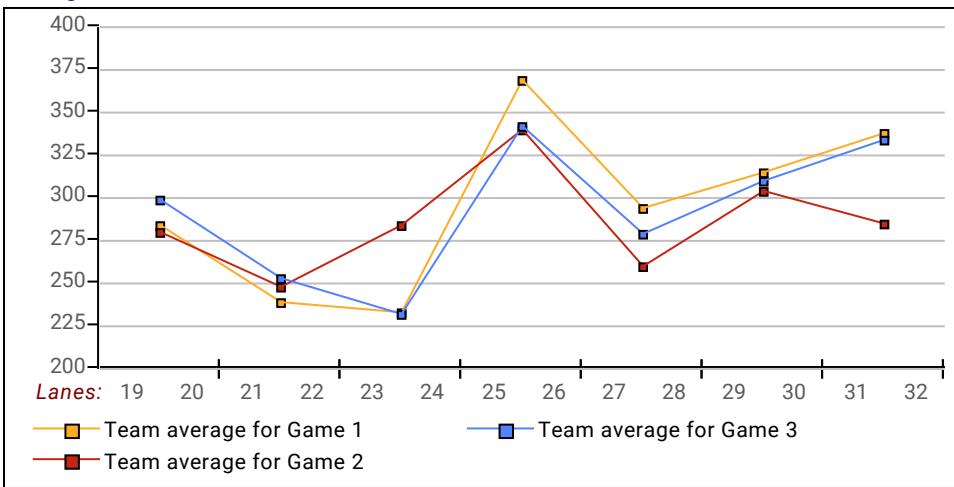

Average of Scores for Each Game