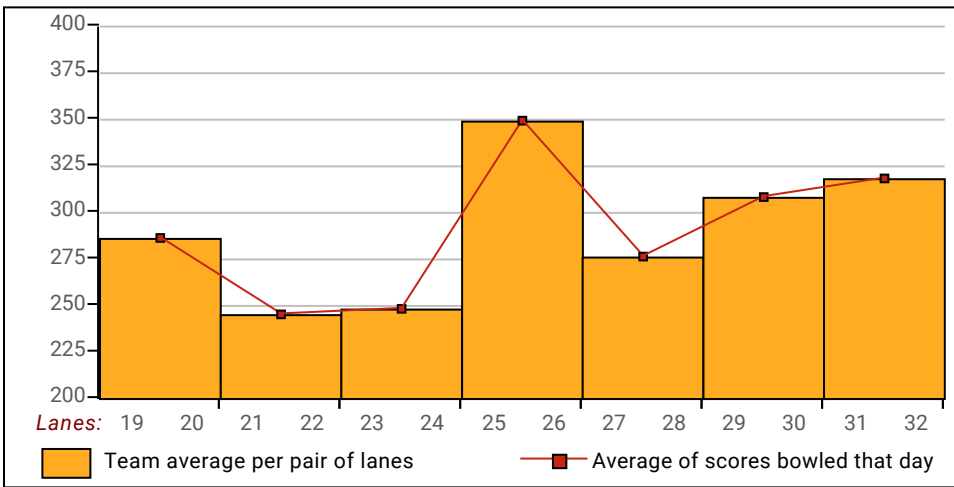

Team Average vs Avg of Scores