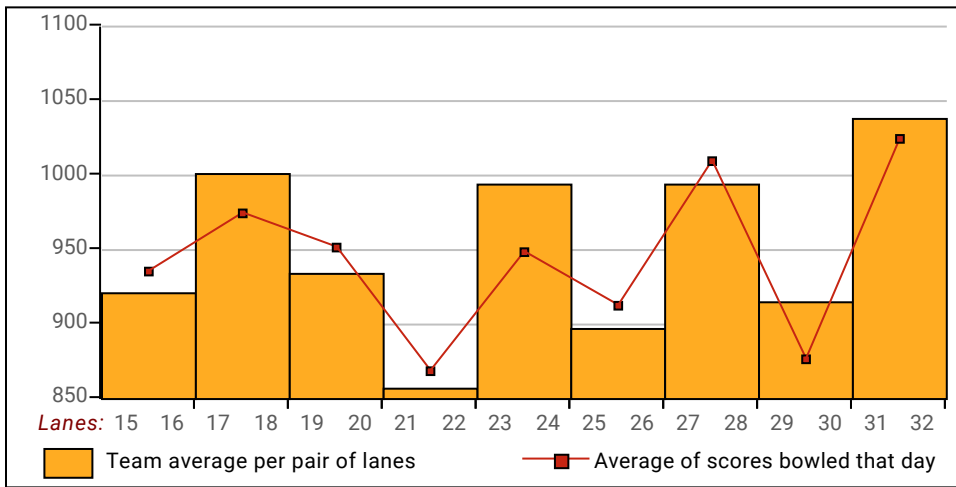

Team Average vs Avg of Scores