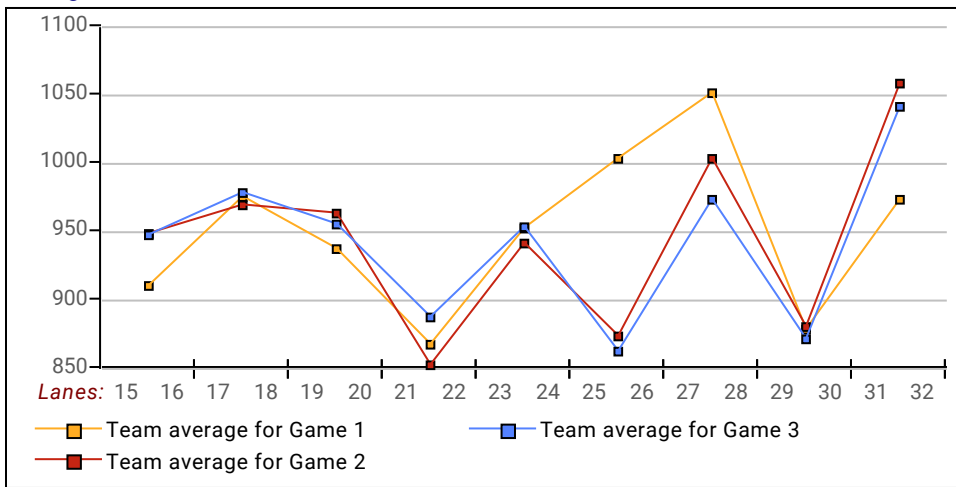

Average of Scores for Each Game