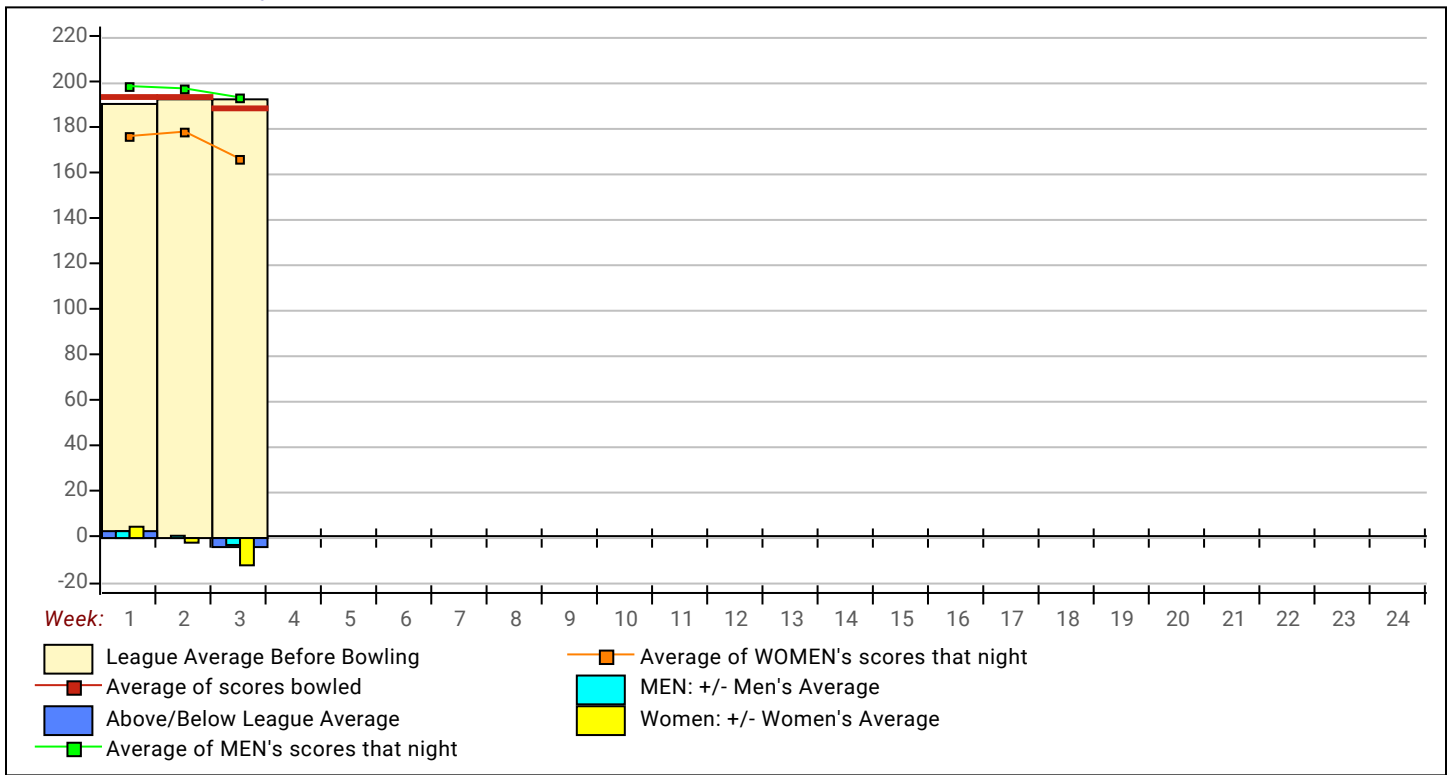

League Average Week-by-Week

This Week's Statistics

	<u>Over All</u>	<u>Men</u>	<u>Women</u>
How many people bowled	89	76	13
Number of games bowled	267	228	39
Actual average of week's scores	188.93	192.89	165.79
How many games above average	115	103	12
How many games below average	148	122	26
Pins above/below average per game	-4.07	-2.86	-11.13
How many people raised average	34	30	4
by this amount	7.54	7.81	5.57
How many people went down	55	46	9
by this amount	-7.57	-7.37	-8.56
League average before bowling	193.37	196.10	177.37
League average after bowling	191.57	194.72	173.16
Change in league average	-1.79	-1.38	-4.21
800s	--	--	--
775s	--	--	--
750s	--	--	--
725s	--	--	--
700s	4	4	--
675s	6	6	--
650s	7	6	1
625s	7	7	--
600s	10	9	1
575s	9	7	2
550s	11	9	2
525s	6	6	--
500s	9	9	--
475s	9	8	1
450s	3	3	--
425s	5	2	3
400s	1	--	1
below 400	2	--	2
300s	--	--	--
275s	2	2	--
250s	4	3	1
225s	34	32	2
200s	63	59	4
175s	69	61	8
150s	60	52	8
125s	30	18	12
100s	5	1	4
below 100	--	--	--