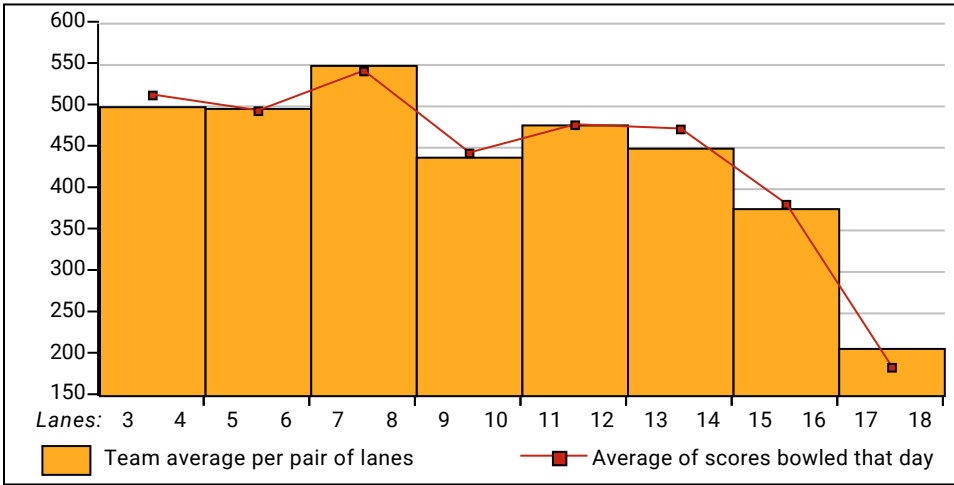

Team Average vs Avg of Scores