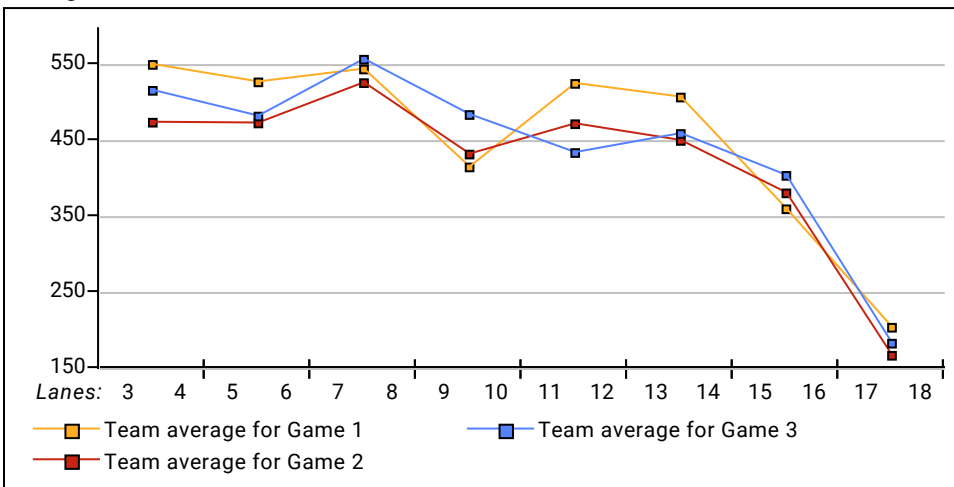

Average of Scores for Each Game