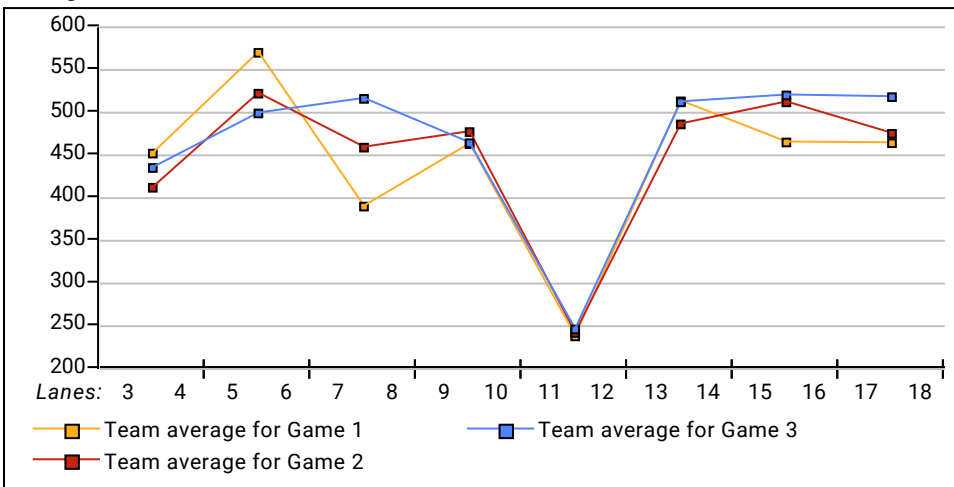

Average of Scores for Each Game