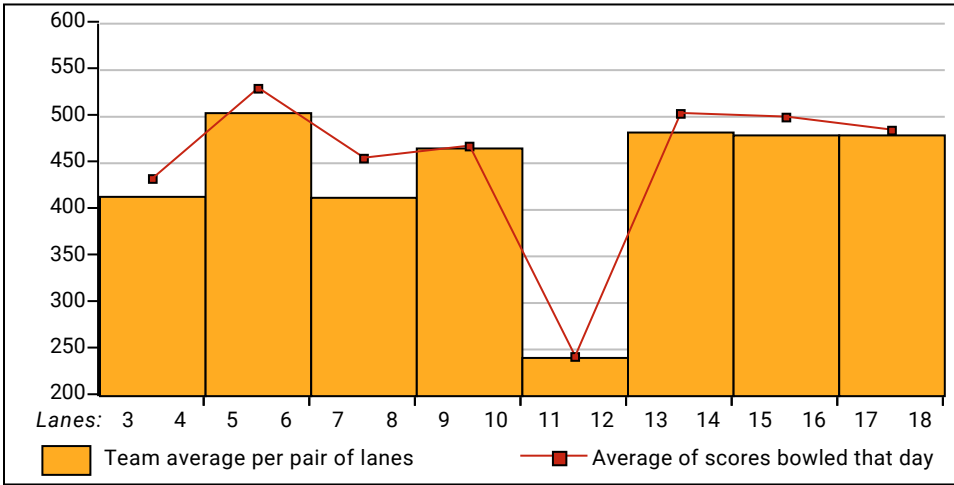

Team Average vs Avg of Scores