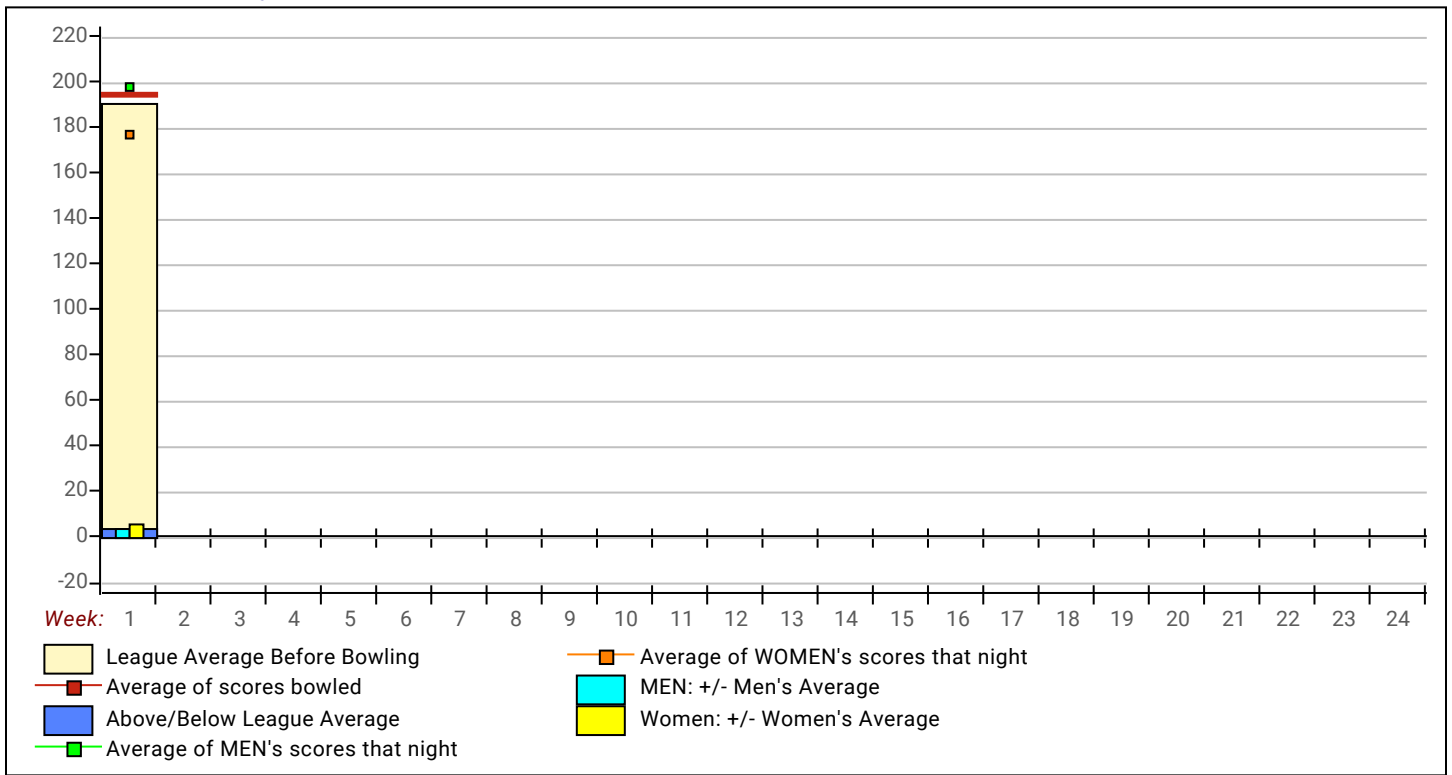

League Average Week-by-Week

This Week's Statistics

	<u>Over All</u>	<u>Men</u>	<u>Women</u>
How many people bowled	82	68	14
Number of games bowled	246	204	42
Actual average of week's scores	194.80	198.48	176.98
How many games above average	131	107	24
How many games below average	111	94	17
Pins above/below average per game	4.18	3.71	6.48
How many people raised average	43	34	9
by this amount	17.28	17.62	16.00
How many people went down	33	30	3
by this amount	-12.17	-11.59	-18.00
League average before bowling	190.64	194.78	170.55
League average after bowling	194.80	198.48	176.98
Change in league average	4.16	3.70	6.43
800s	--	--	--
775s	1	1	--
750s	1	1	--
725s	1	1	--
700s	4	3	1
675s	5	5	--
650s	6	5	1
625s	7	7	--
600s	9	9	--
575s	12	10	2
550s	8	7	1
525s	8	7	1
500s	7	5	2
475s	6	4	2
450s	1	--	1
425s	4	2	2
400s	2	1	1
below 400	--	--	--
300s	1	1	--
275s	3	2	1
250s	8	8	--
225s	38	34	4
200s	63	59	4
175s	57	46	11
150s	52	39	13
125s	23	14	9
100s	1	1	--
below 100	--	--	--