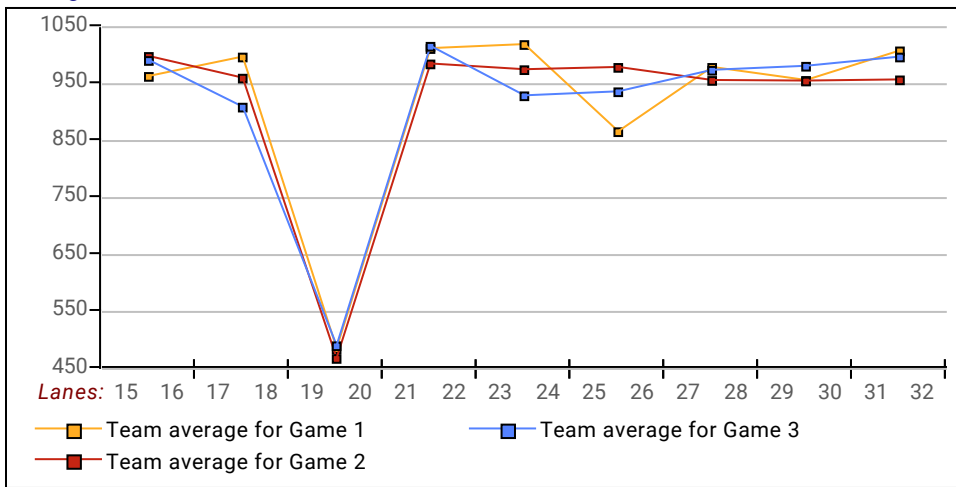

Average of Scores for Each Game