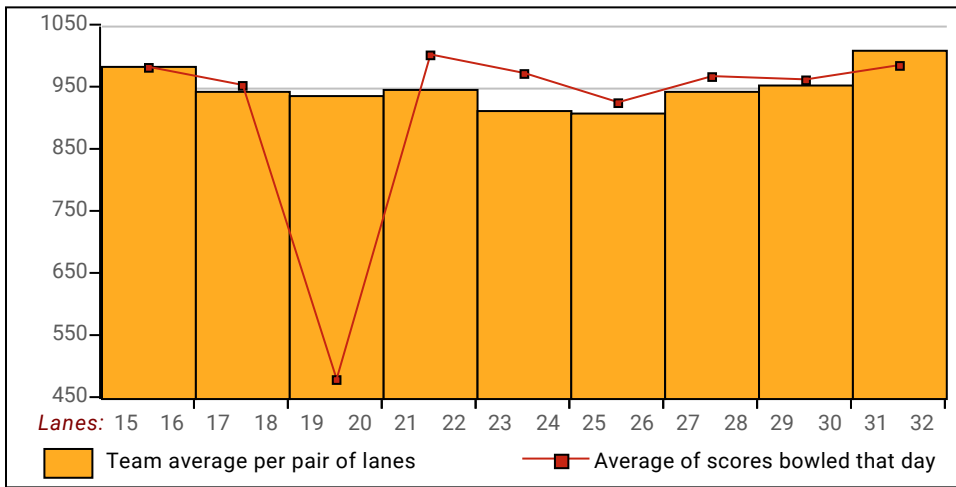

Team Average vs Avg of Scores