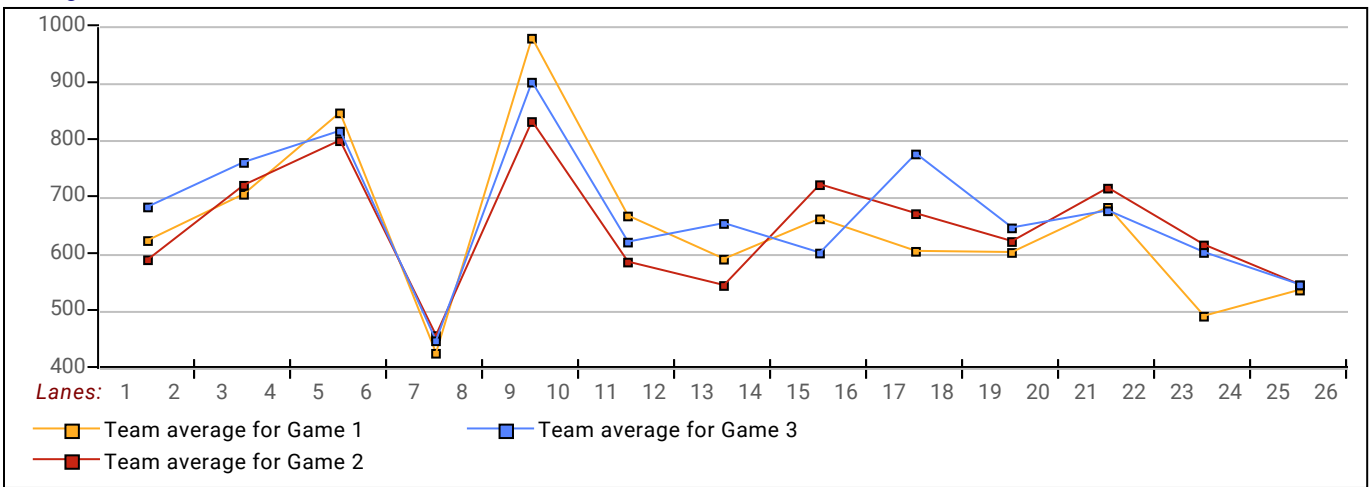

Average of Scores for Each Game