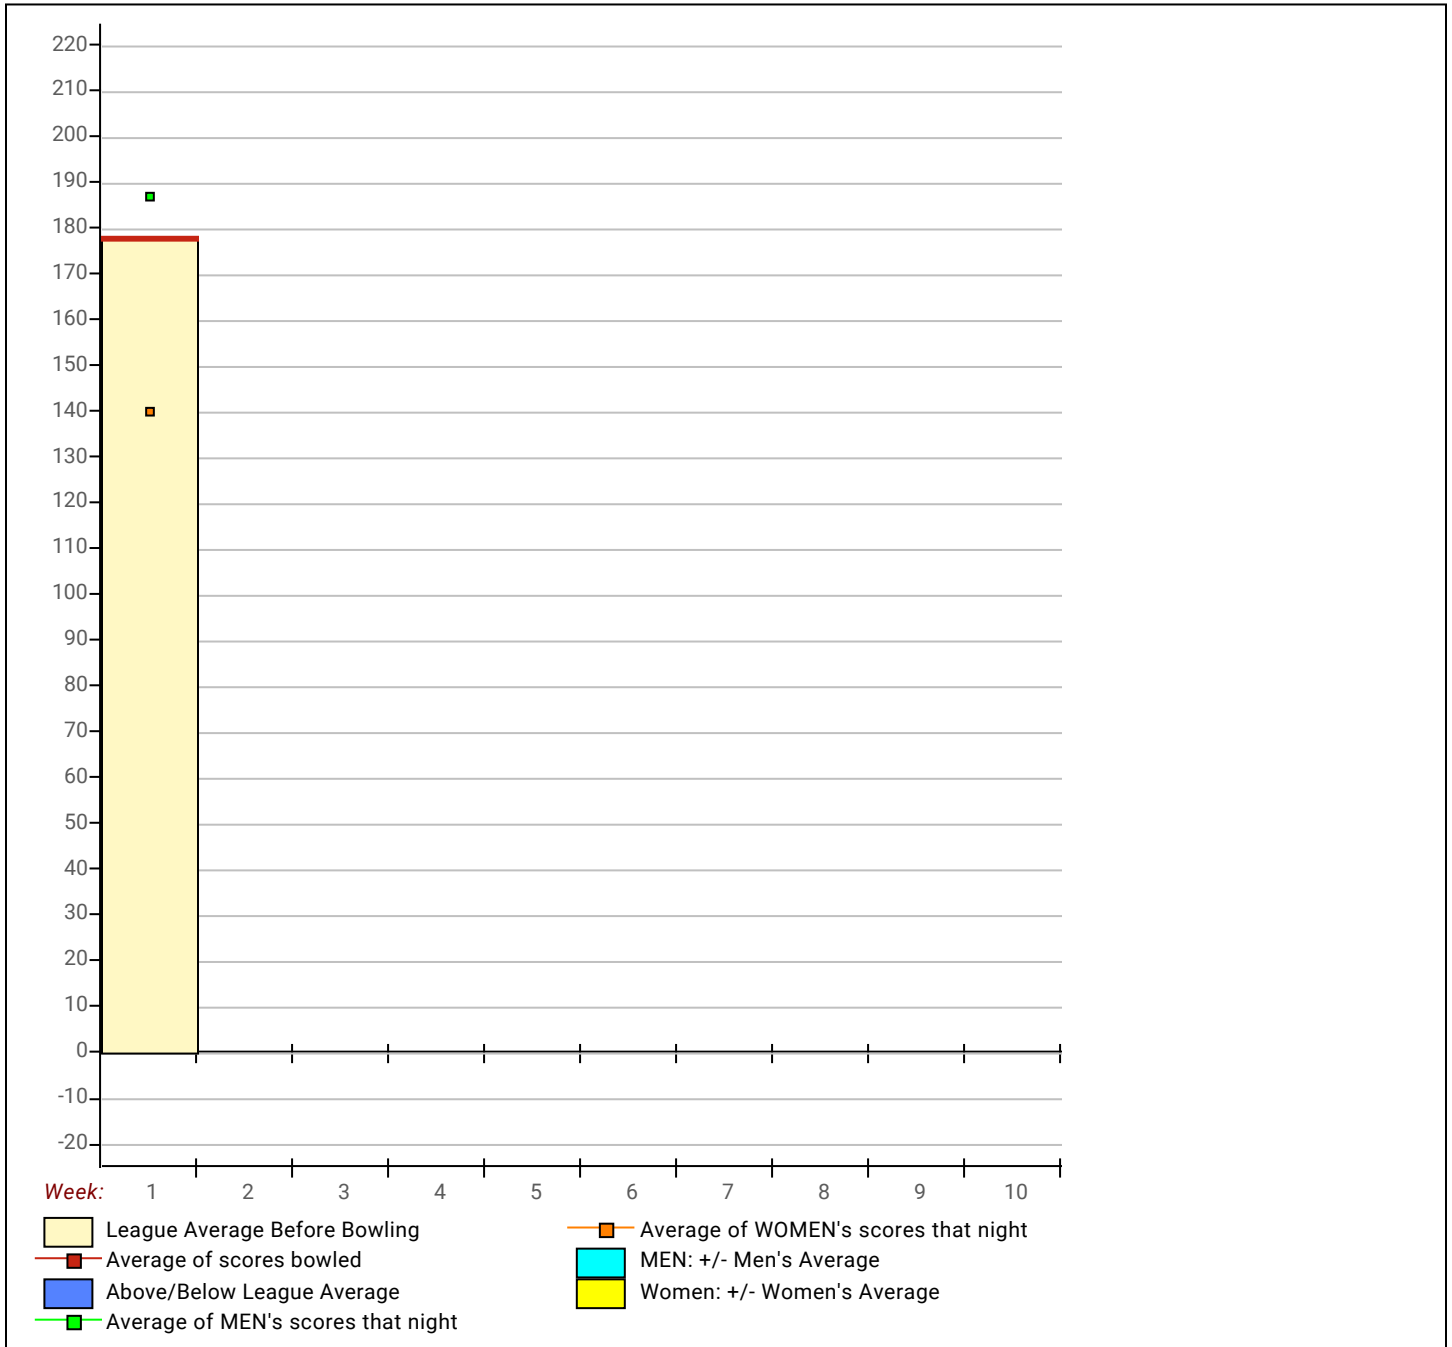

League Average Week-by-Week

Important Messages

HOUSE MYSTERY POT: $2.00 to Enter, Covers Games 1 & 2 ONLY
Circle The Number Next To Your Name and Drop Your $2 In The Bucket

Alphabetical List of All Members of This League