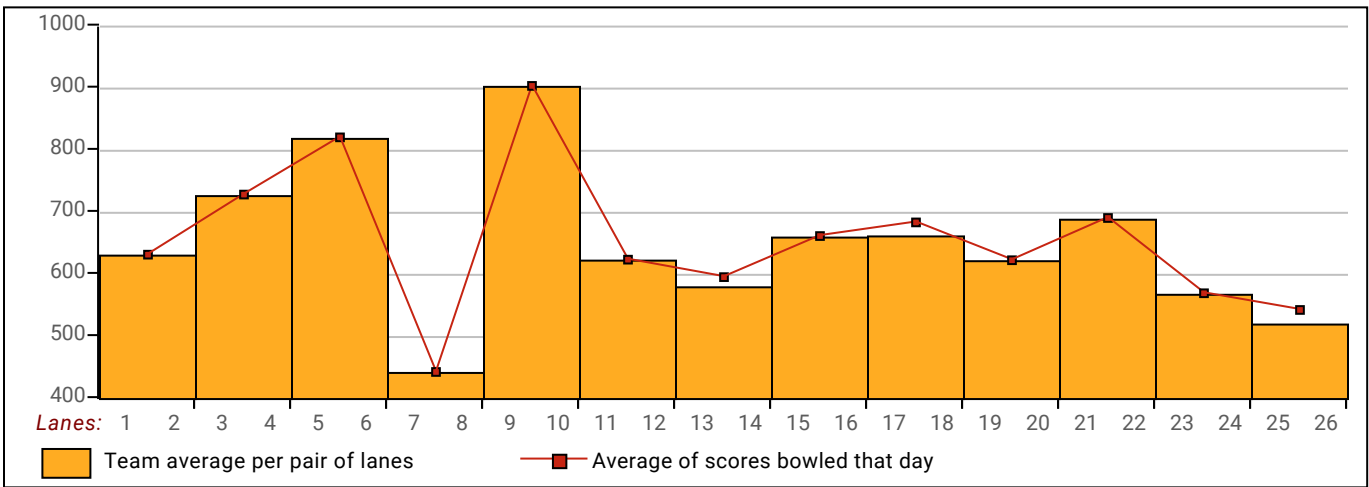

Team Average vs Avg of Scores