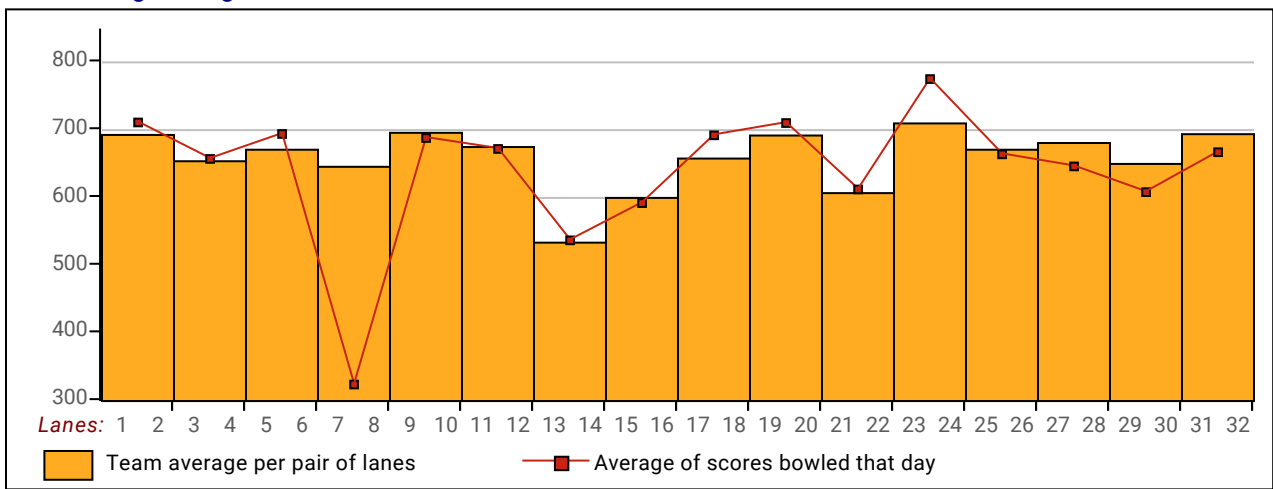

Team Average vs Avg of Scores