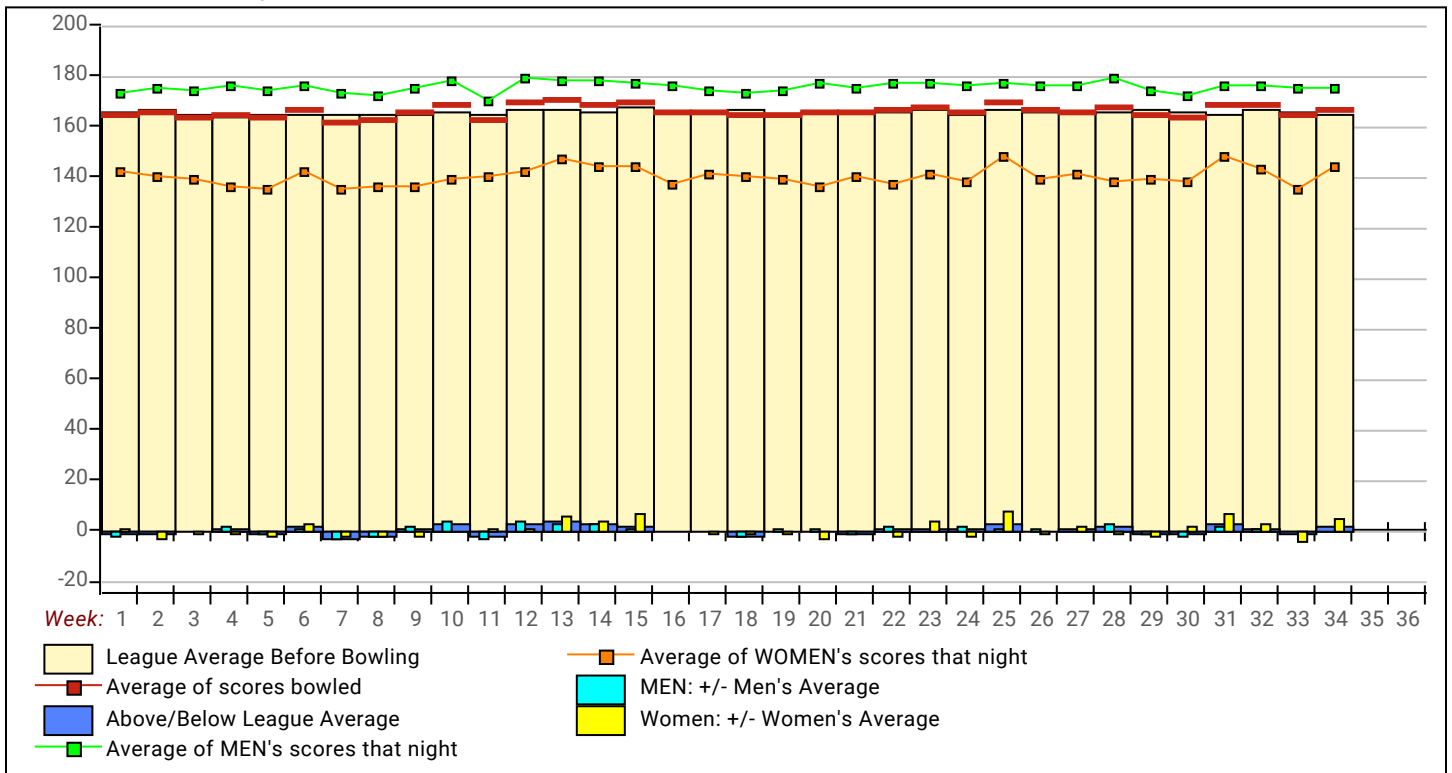

League Average Week-by-Week

This Week's Statistics

	<u>Over All</u>	<u>Men</u>	<u>Women</u>
How many people bowled	106	78	28
Number of games bowled	317	234	83
Actual average of week's scores	166.78	174.83	144.06
How many games above average	159	115	44
How many games below average	153	118	35
Pins above/below average per game	1.88	0.58	5.55
How many people raised average	57	38	19
by this amount	0.46	0.45	0.48
How many people went down	49	40	9
by this amount	-0.44	-0.44	-0.43
League average before bowling	165.25	174.76	138.76
League average after bowling	165.30	174.76	138.94
Change in league average	0.05	0.00	0.19
800s	--	--	--
775s	--	--	--
750s	--	--	--
725s	--	--	--
700s	1	1	--
675s	3	3	--
650s	2	2	--
625s	3	3	--
600s	1	1	--
575s	8	8	--
550s	13	11	2
525s	13	11	2
500s	11	7	4
475s	12	12	--
450s	5	4	1
425s	10	6	4
400s	7	2	5
below 400	17	7	10
300s	--	--	--
275s	--	--	--
250s	4	4	--
225s	15	15	--
200s	34	32	2
175s	81	69	12
150s	81	59	22
125s	60	36	24
100s	34	17	17
below 100	8	2	6