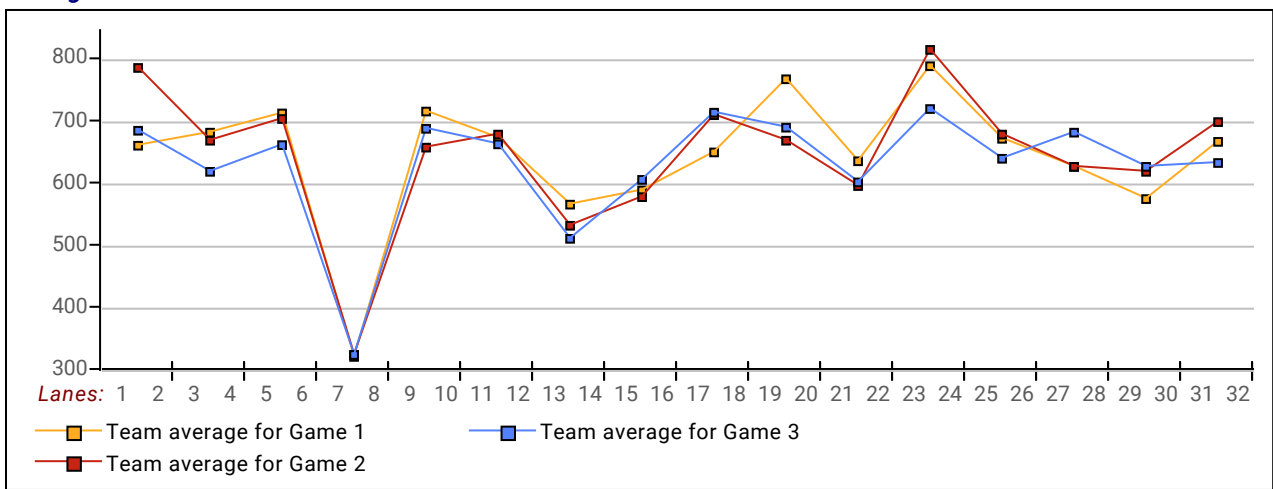

Average of Scores for Each Game