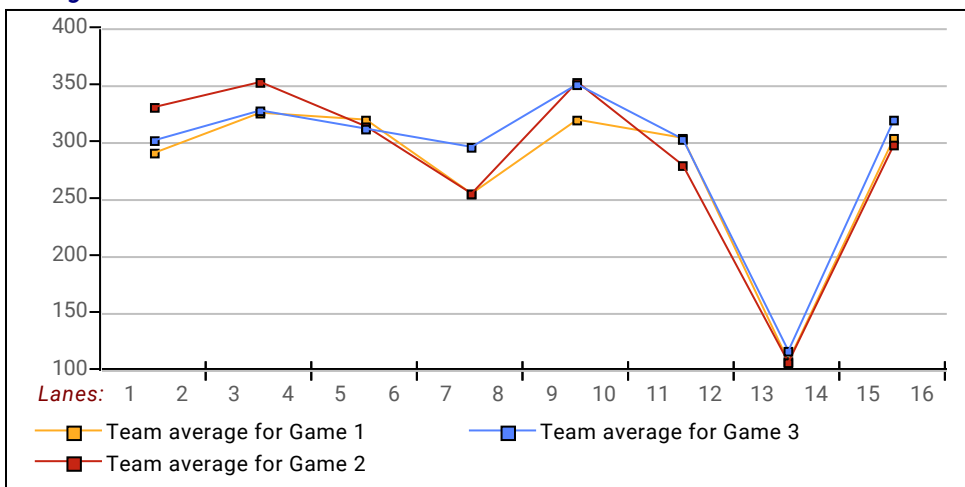

Average of Scores for Each Game