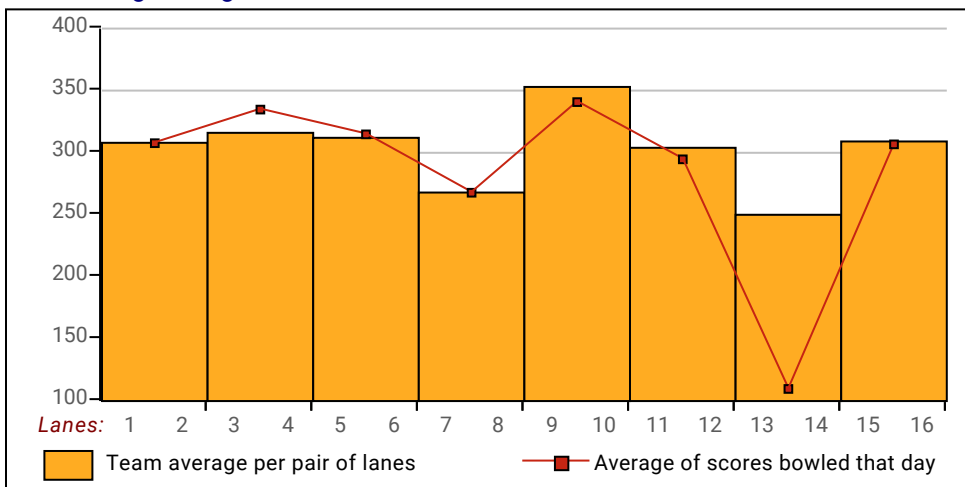

Team Average vs Avg of Scores