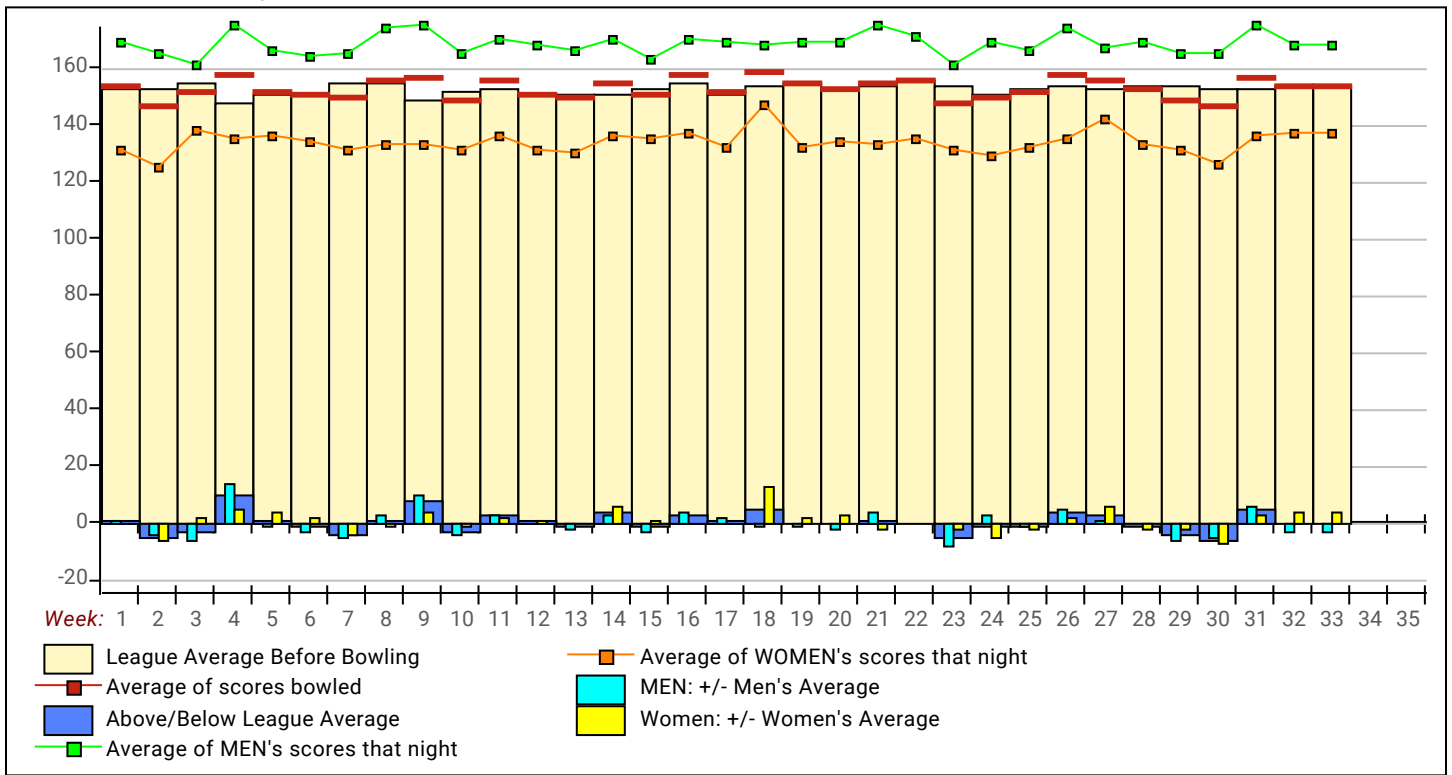

League Average Week-by-Week

This Week's Statistics

	<u>Over All</u>	<u>Men</u>	<u>Women</u>
How many people bowled	27	15	12
Number of games bowled	81	45	36
Actual average of week's scores	153.96	167.73	136.75
How many games above average	41	20	21
How many games below average	38	23	15
Pins above/below average per game	0.81	-2.13	4.50
How many people raised average	11	5	6
by this amount	0.58	0.63	0.53
How many people went down	16	10	6
by this amount	-0.38	-0.50	-0.17
League average before bowling	153.63	170.41	132.67
League average after bowling	153.65	170.28	132.85
Change in league average	0.01	-0.12	0.18
800s	--	--	--
775s	--	--	--
750s	--	--	--
725s	--	--	--
700s	--	--	--
675s	--	--	--
650s	2	2	--
625s	--	--	--
600s	--	--	--
575s	1	1	--
550s	--	--	--
525s	1	1	--
500s	4	3	1
475s	2	2	--
450s	3	2	1
425s	3	2	1
400s	7	2	5
below 400	4	--	4
300s	--	--	--
275s	1	1	--
250s	1	1	--
225s	--	--	--
200s	6	6	--
175s	12	9	3
150s	22	14	8
125s	26	11	15
100s	11	3	8
below 100	2	--	2