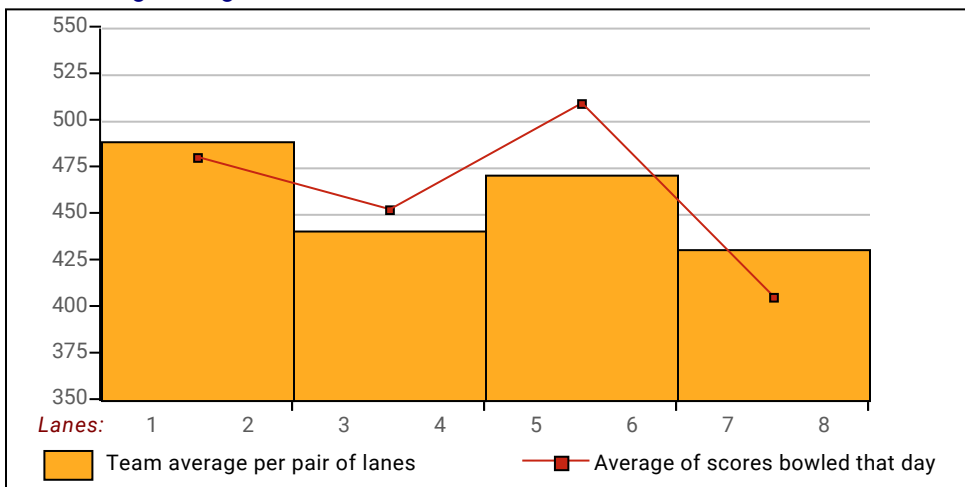

Team Average vs Avg of Scores