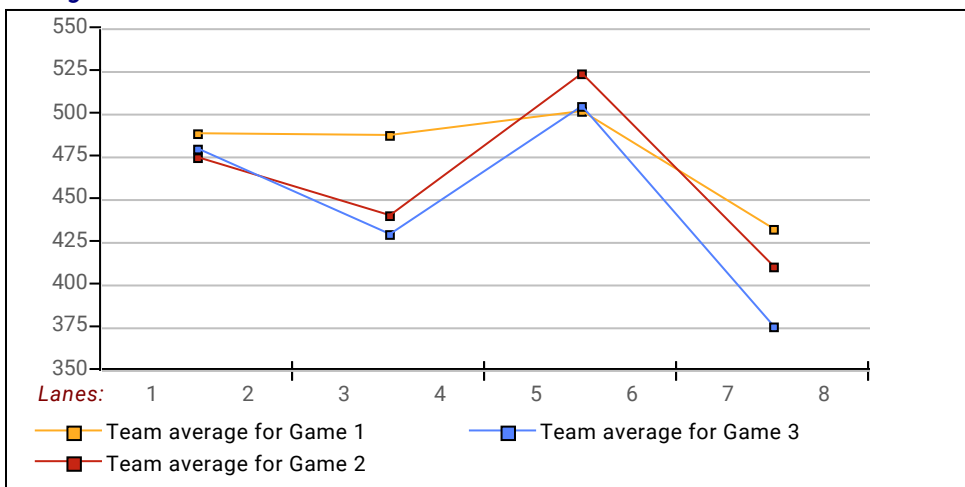

Average of Scores for Each Game