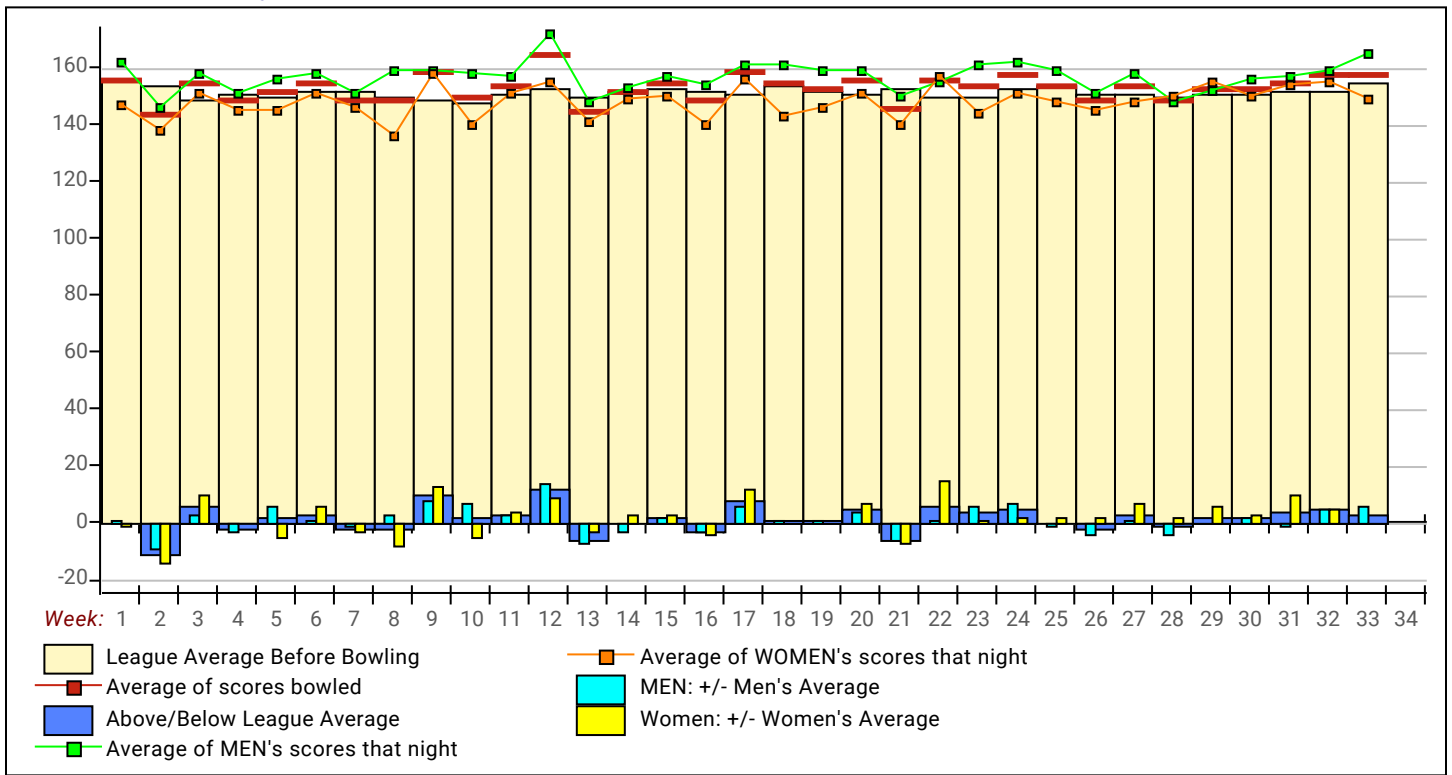

Individual High Averages

Men	188.34	David Shimizu	Women	170.29	Sandra Yamamoto
------------	--------	---------------	--------------	--------	-----------------

Most Improved Average

Men	147	to	157.85	=	+10.85	Eiji Fukumoto	Women	160	to	169.90	=	+9.90	Cookie Lelevier
------------	-----	----	--------	---	--------	---------------	--------------	-----	----	--------	---	-------	-----------------

Local and Bowling Center Awards

Name	Award Score	Award Received	Name	Award Score	Award Received
Sam Nakata	491	100 Pins Over Average - Series (GLAC US)			

View Standings on the Web

Visit LeagueSecretary.com - This league's ID number is 126324
 View standings, bowler history, statistics and more. Also check out the Mobile App.
 Visit bowl.com - This league's ID number is 47764

League Average Week-by-Week

This Week's Statistics

	<u>Over All</u>	<u>Men</u>	<u>Women</u>
How many people bowled	20	11	9
Number of games bowled	60	33	27
Actual average of week's scores	157.70	164.94	148.85
How many games above average	29	18	11
How many games below average	29	14	15
Pins above/below average per game	3.55	6.39	0.07
How many people raised average	10	6	4
by this amount	0.53	0.65	0.35
How many people went down	10	5	5
by this amount	-0.31	-0.32	-0.30
League average before bowling	154.58	159.02	149.16
League average after bowling	154.69	159.23	149.15
Change in league average	0.11	0.21	-0.01
800s	--	--	--
775s	--	--	--
750s	--	--	--
725s	--	--	--
700s	--	--	--
675s	--	--	--
650s	--	--	--
625s	--	--	--
600s	--	--	--
575s	1	1	--
550s	3	2	1
525s	1	1	--
500s	2	2	--
475s	3	2	1
450s	4	--	4
425s	1	1	--
400s	--	--	--
below 400	5	2	3
300s	--	--	--
275s	--	--	--
250s	--	--	--
225s	1	1	--
200s	4	4	--
175s	11	7	4
150s	22	13	9
125s	13	3	10
100s	9	5	4
below 100	--	--	--