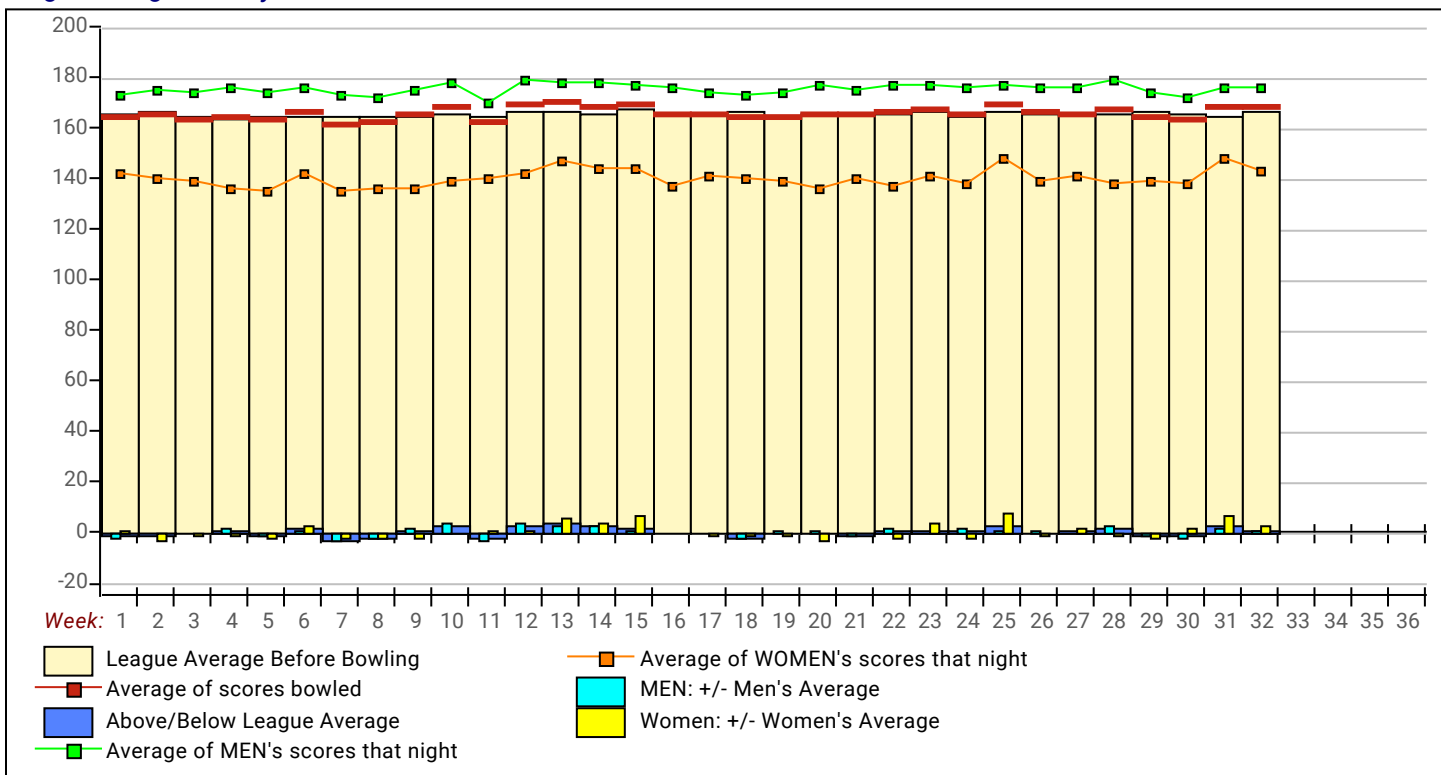

League Average Week-by-Week

This Week's Statistics

	<u>Over All</u>	<u>Men</u>	<u>Women</u>
How many people bowled	105	81	24
Number of games bowled	312	241	71
Actual average of week's scores	168.68	176.19	143.18
How many games above average	157	122	35
How many games below average	151	116	35
Pins above/below average per game	1.90	1.44	3.45
How many people raised average	52	41	11
by this amount	0.57	0.56	0.62
How many people went down	53	40	13
by this amount	-0.45	-0.48	-0.37
League average before bowling	167.23	175.32	139.96
League average after bowling	167.29	175.37	140.04
Change in league average	0.06	0.05	0.08
800s	--	--	--
775s	--	--	--
750s	--	--	--
725s	--	--	--
700s	2	2	--
675s	3	3	--
650s	2	2	--
625s	8	8	--
600s	4	4	--
575s	7	7	--
550s	14	12	2
525s	6	4	2
500s	7	6	1
475s	9	8	1
450s	10	5	5
425s	12	9	3
400s	5	5	--
below 400	16	6	10
300s	--	--	--
275s	3	3	--
250s	6	6	--
225s	15	14	1
200s	44	43	1
175s	66	53	13
150s	71	56	15
125s	69	48	21
100s	29	15	14
below 100	9	3	6