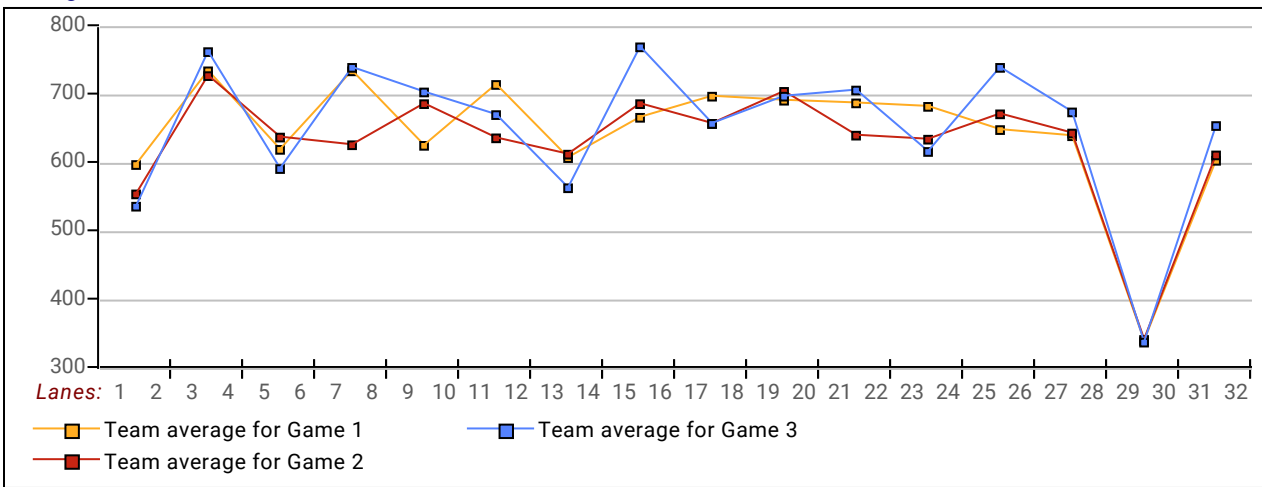

Average of Scores for Each Game