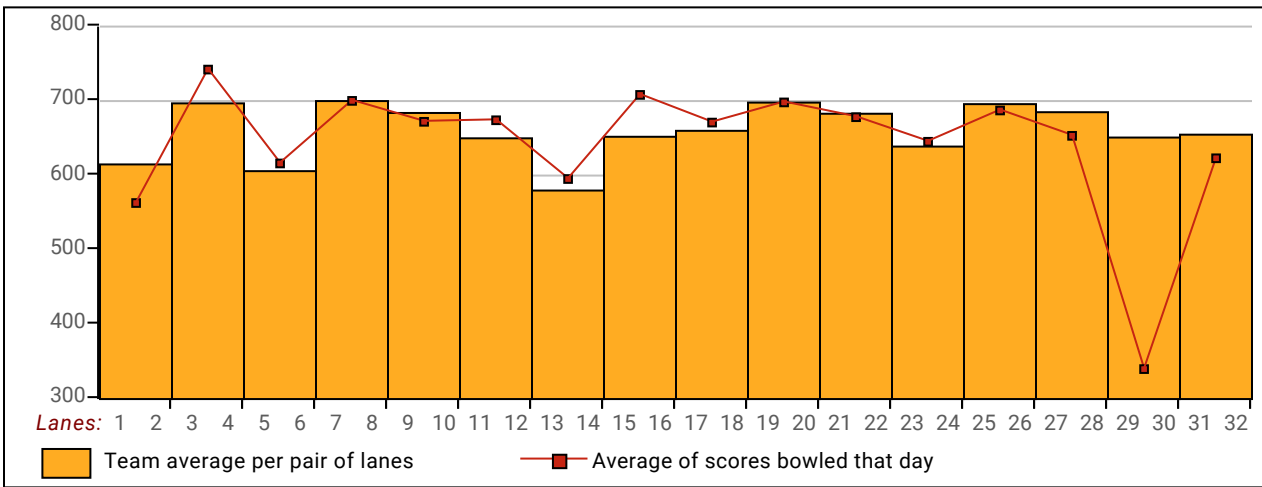

Team Average vs Avg of Scores