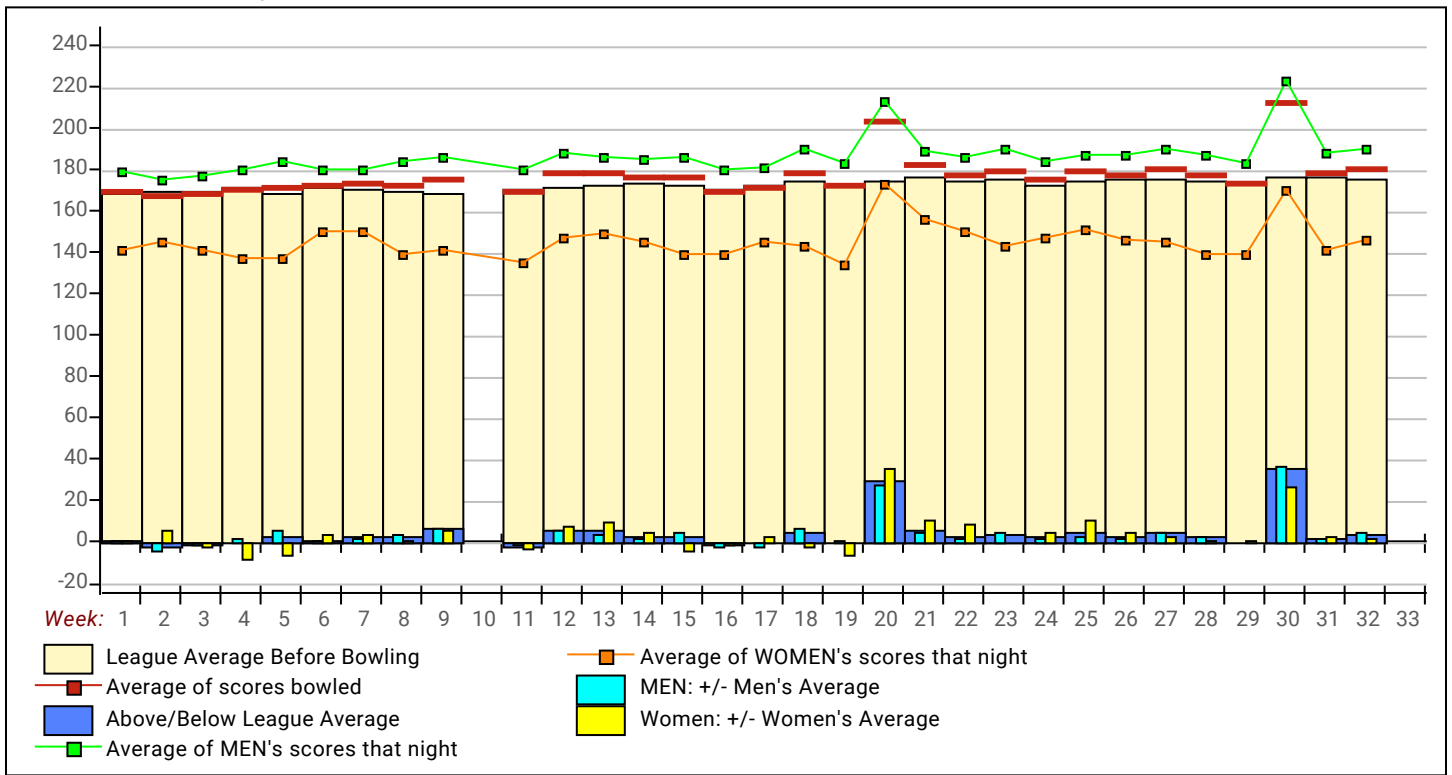

League Average Week-by-Week

This Week's Statistics

	<u>Over All</u>	<u>Men</u>	<u>Women</u>
How many people bowled	52	41	11
Number of games bowled	155	122	33
Actual average of week's scores	180.83	190.18	146.27
How many games above average	82	65	17
How many games below average	69	55	14
Pins above/below average per game	4.85	5.48	2.55
How many people raised average	30	23	7
by this amount	0.59	0.64	0.45
How many people went down	22	18	4
by this amount	-0.40	-0.37	-0.55
League average before bowling	176.43	185.04	144.30
League average after bowling	176.60	185.24	144.38
Change in league average	0.17	0.20	0.09
800s	--	--	--
775s	--	--	--
750s	1	1	--
725s	--	--	--
700s	1	1	--
675s	1	1	--
650s	2	2	--
625s	4	4	--
600s	7	7	--
575s	6	5	1
550s	3	3	--
525s	7	7	--
500s	4	3	1
475s	6	5	1
450s	1	--	1
425s	2	--	2
400s	2	1	1
below 400	5	1	4
300s	--	--	--
275s	3	3	--
250s	2	2	--
225s	12	12	--
200s	33	31	2
175s	45	40	5
150s	27	19	8
125s	20	11	9
100s	10	2	8
below 100	3	2	1