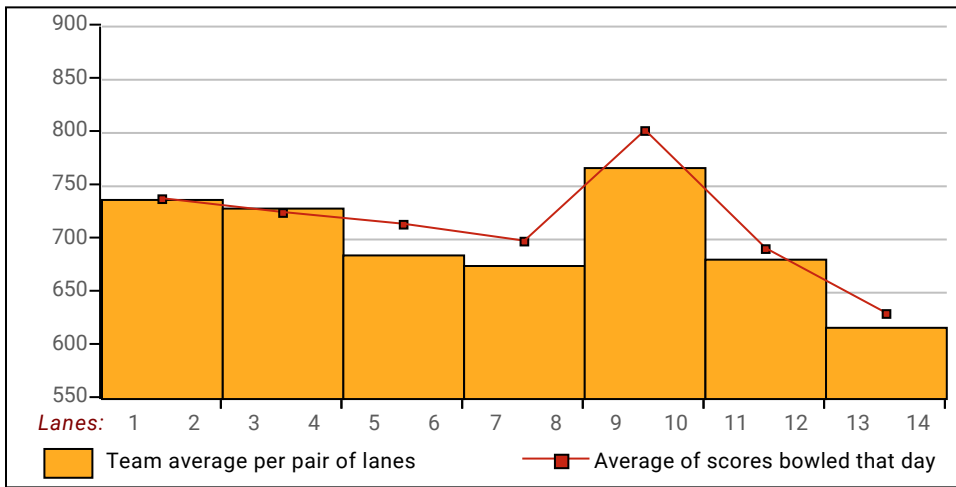

Team Average vs Avg of Scores