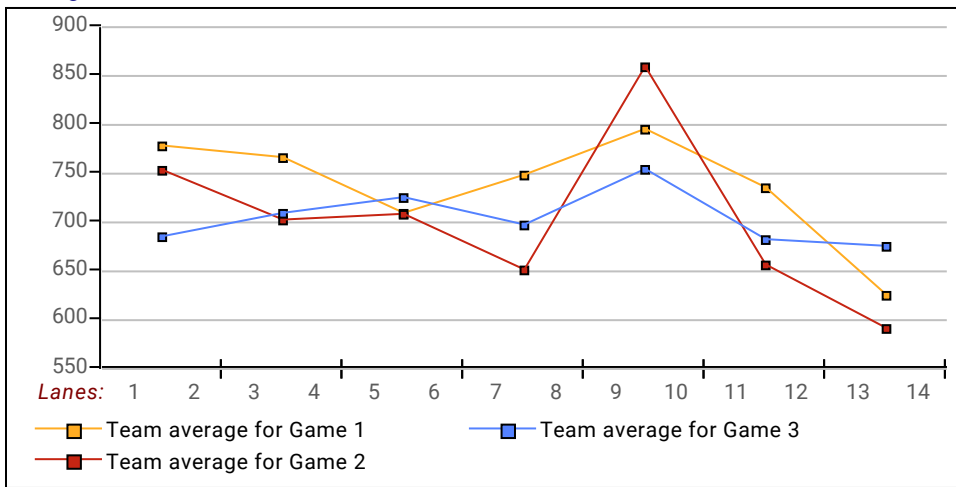

Average of Scores for Each Game