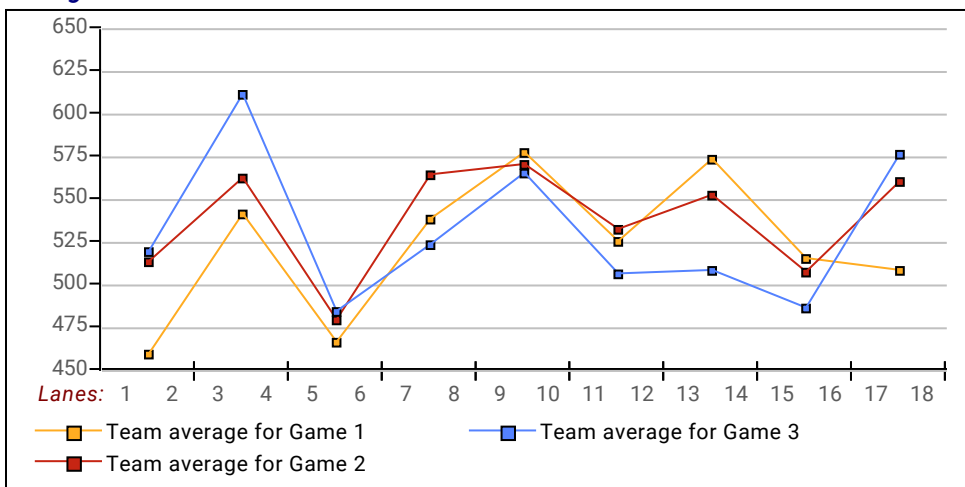

Average of Scores for Each Game