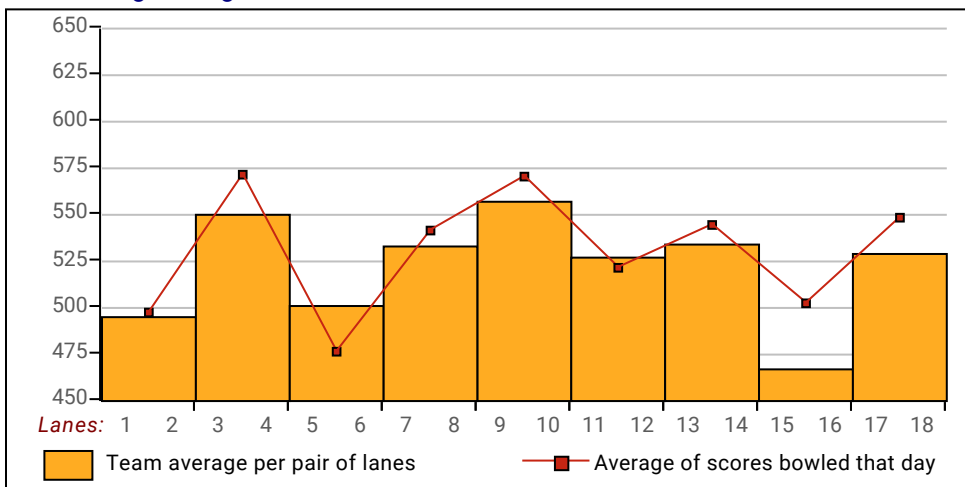

Team Average vs Avg of Scores