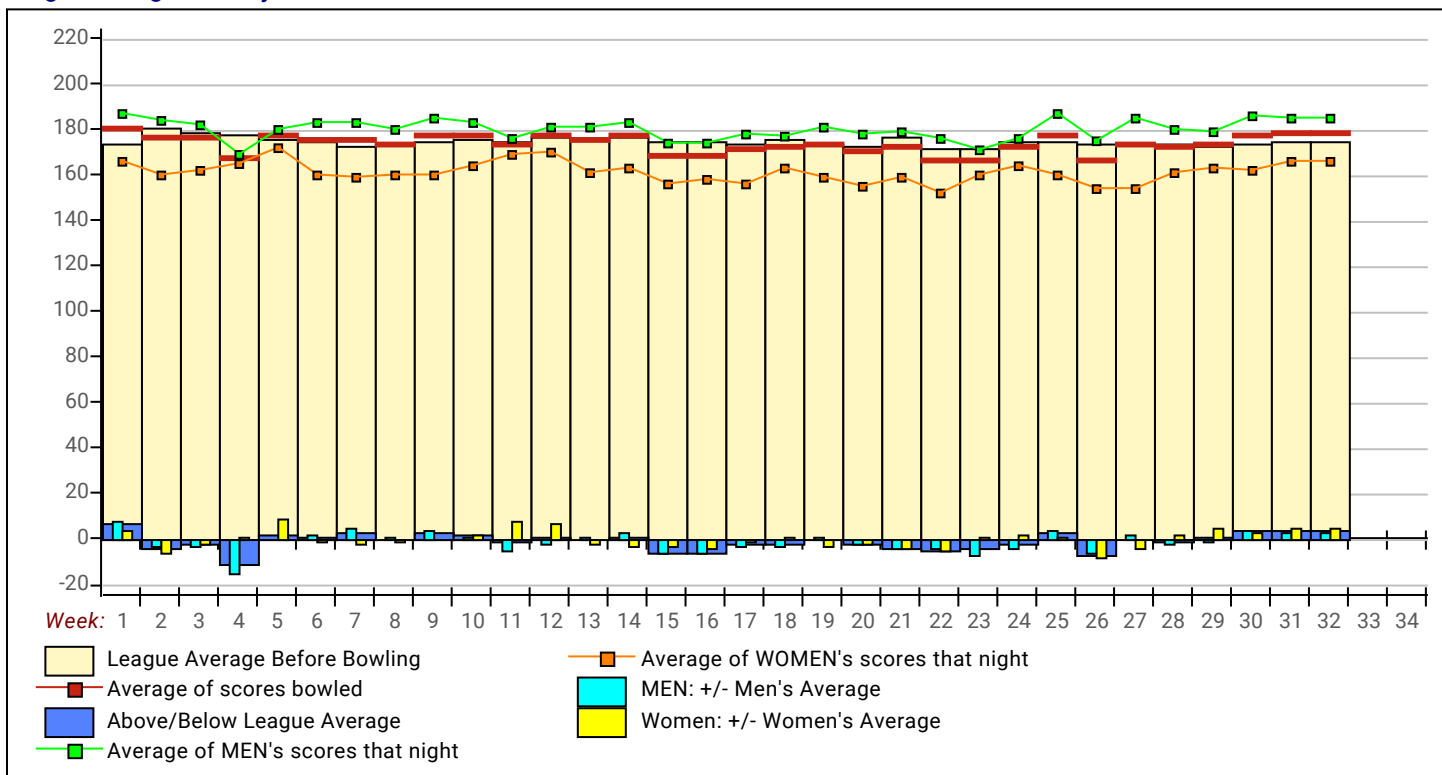

League Average Week-by-Week

This Week's Statistics

	<u>Over All</u>	<u>Men</u>	<u>Women</u>
How many people bowled	49	33	16
Number of games bowled	147	99	48
Actual average of week's scores	178.69	185.04	165.60
How many games above average	84	53	31
How many games below average	59	43	16
Pins above/below average per game	4.24	3.65	5.48
How many people raised average	30	19	11
by this amount	0.47	0.50	0.43
How many people went down	19	14	5
by this amount	-0.35	-0.37	-0.31
League average before bowling	174.90	181.83	160.59
League average after bowling	175.05	181.97	160.79
Change in league average	0.15	0.13	0.20
800s	--	--	--
775s	--	--	--
750s	--	--	--
725s	--	--	--
700s	1	1	--
675s	--	--	--
650s	1	1	--
625s	4	3	1
600s	4	3	1
575s	8	6	2
550s	6	6	--
525s	1	1	--
500s	5	3	2
475s	9	5	4
450s	3	2	1
425s	2	1	1
400s	5	1	4
below 400	--	--	--
300s	--	--	--
275s	1	1	--
250s	--	--	--
225s	11	10	1
200s	26	20	6
175s	42	31	11
150s	35	24	11
125s	31	13	18
100s	1	--	1
below 100	--	--	--