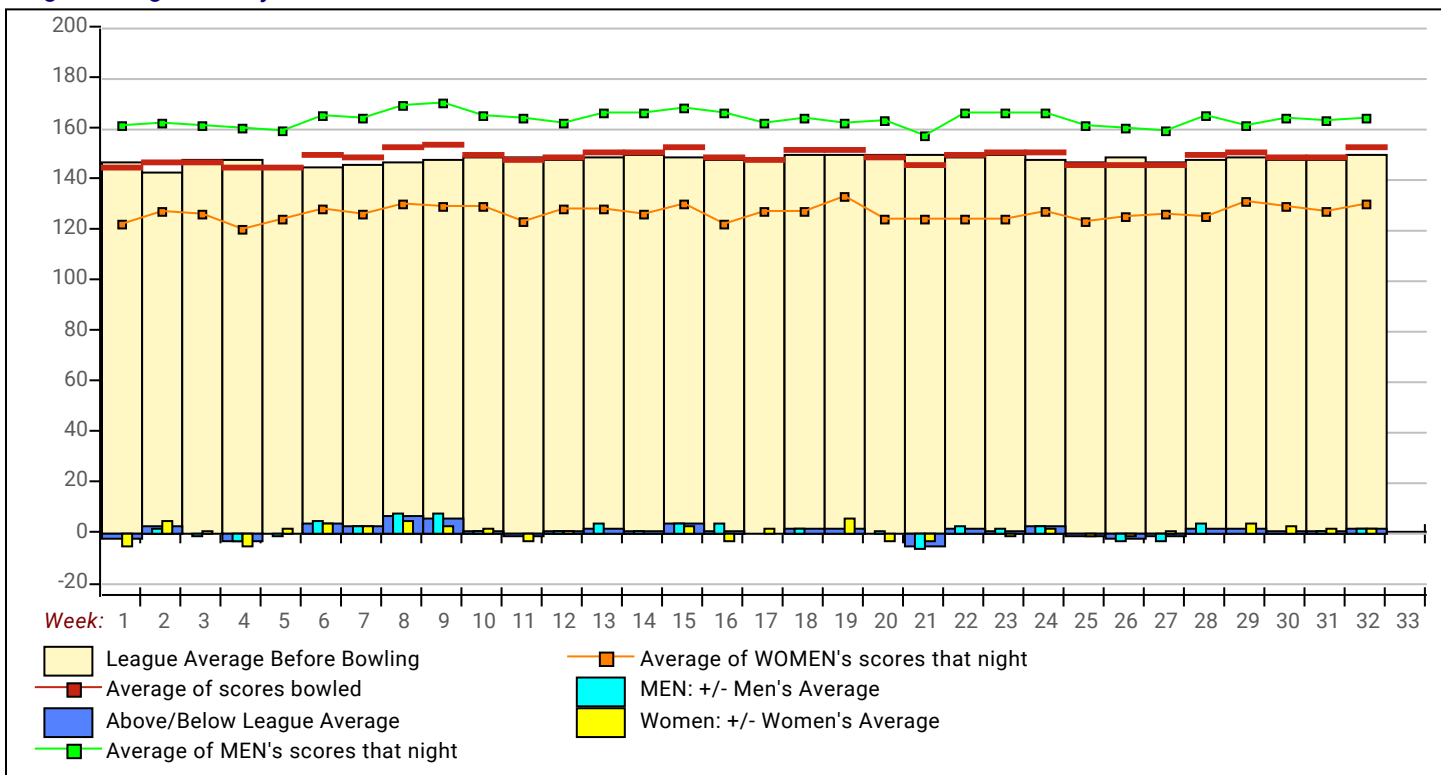

League Average Week-by-Week

This Week's Statistics

	<u>Over All</u>	<u>Men</u>	<u>Women</u>
How many people bowled	56	37	19
Number of games bowled	168	111	57
Actual average of week's scores	152.58	163.95	130.42
How many games above average	86	53	33
How many games below average	81	57	24
Pins above/below average per game	2.54	2.66	2.32
How many people raised average	33	21	12
by this amount	0.44	0.50	0.33
How many people went down	23	16	7
by this amount	-0.43	-0.44	-0.40
League average before bowling	150.44	161.69	128.54
League average after bowling	150.53	161.79	128.60
Change in league average	0.08	0.09	0.06
800s	--	--	--
775s	--	--	--
750s	--	--	--
725s	--	--	--
700s	--	--	--
675s	--	--	--
650s	1	1	--
625s	--	--	--
600s	2	2	--
575s	1	1	--
550s	3	3	--
525s	7	7	--
500s	4	3	1
475s	4	4	--
450s	9	7	2
425s	7	3	4
400s	3	1	2
below 400	15	5	10
300s	--	--	--
275s	--	--	--
250s	2	2	--
225s	2	2	--
200s	13	12	1
175s	27	24	3
150s	43	34	9
125s	43	27	16
100s	28	6	22
below 100	10	4	6