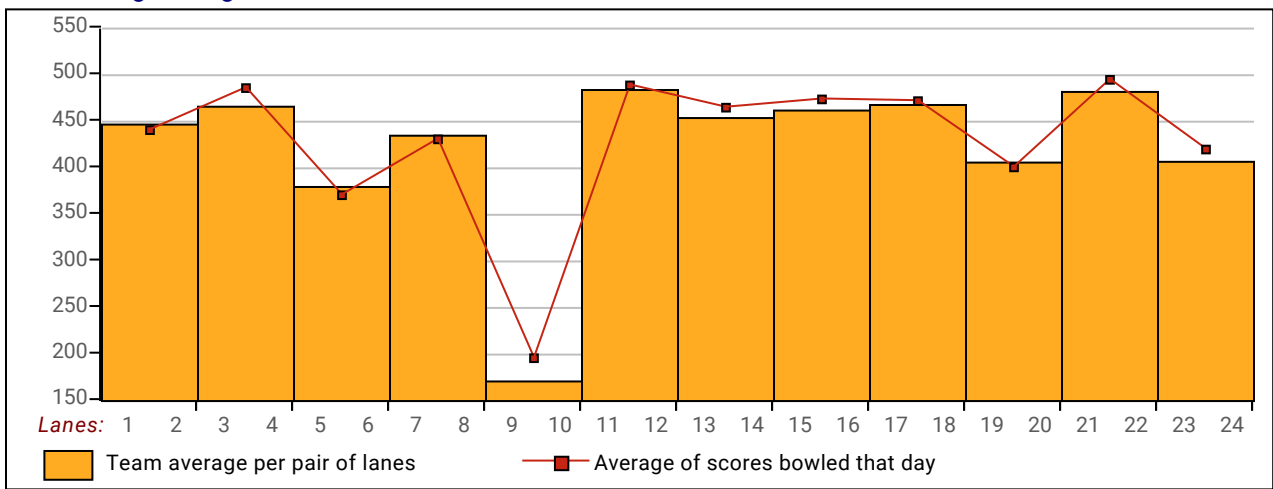

Team Average vs Avg of Scores