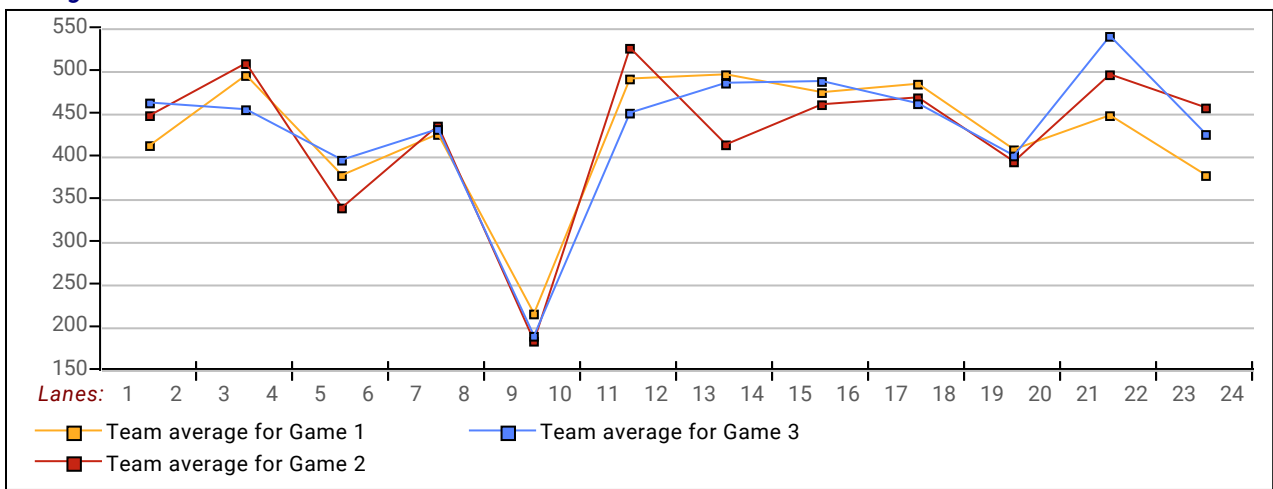

Average of Scores for Each Game