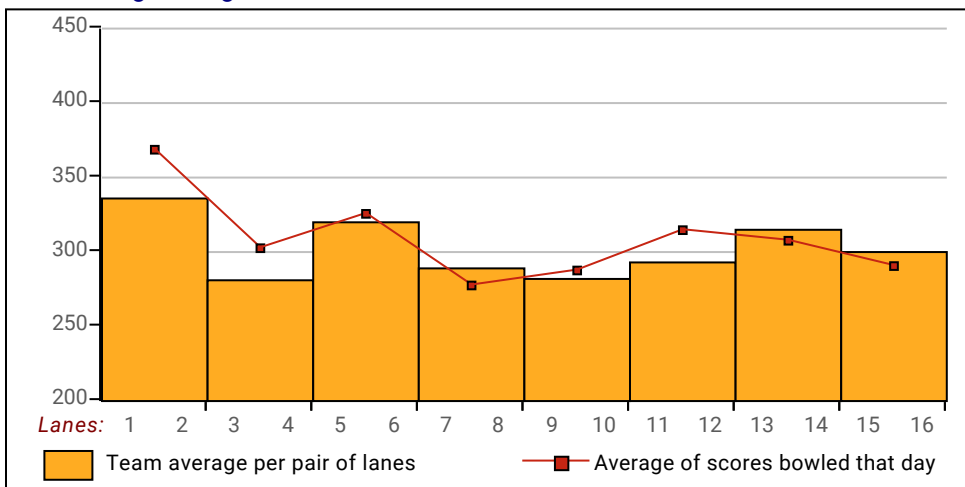

Team Average vs Avg of Scores