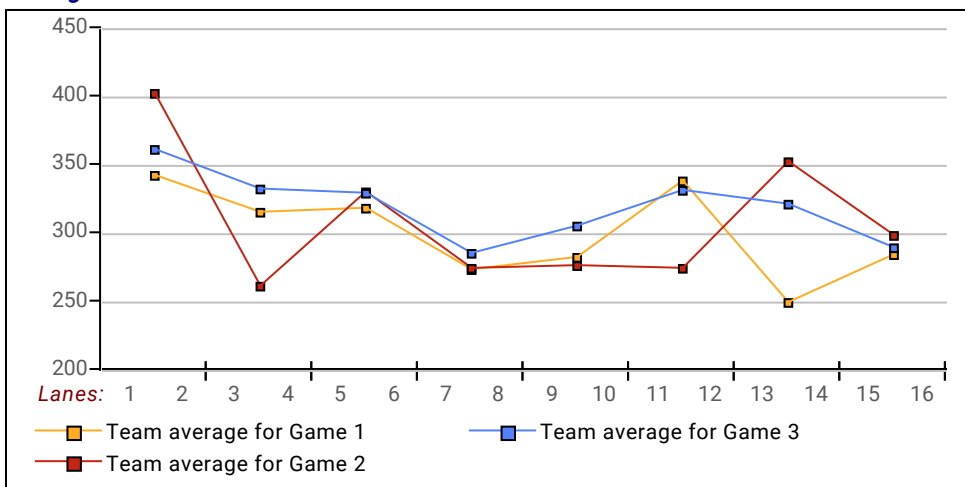

Average of Scores for Each Game