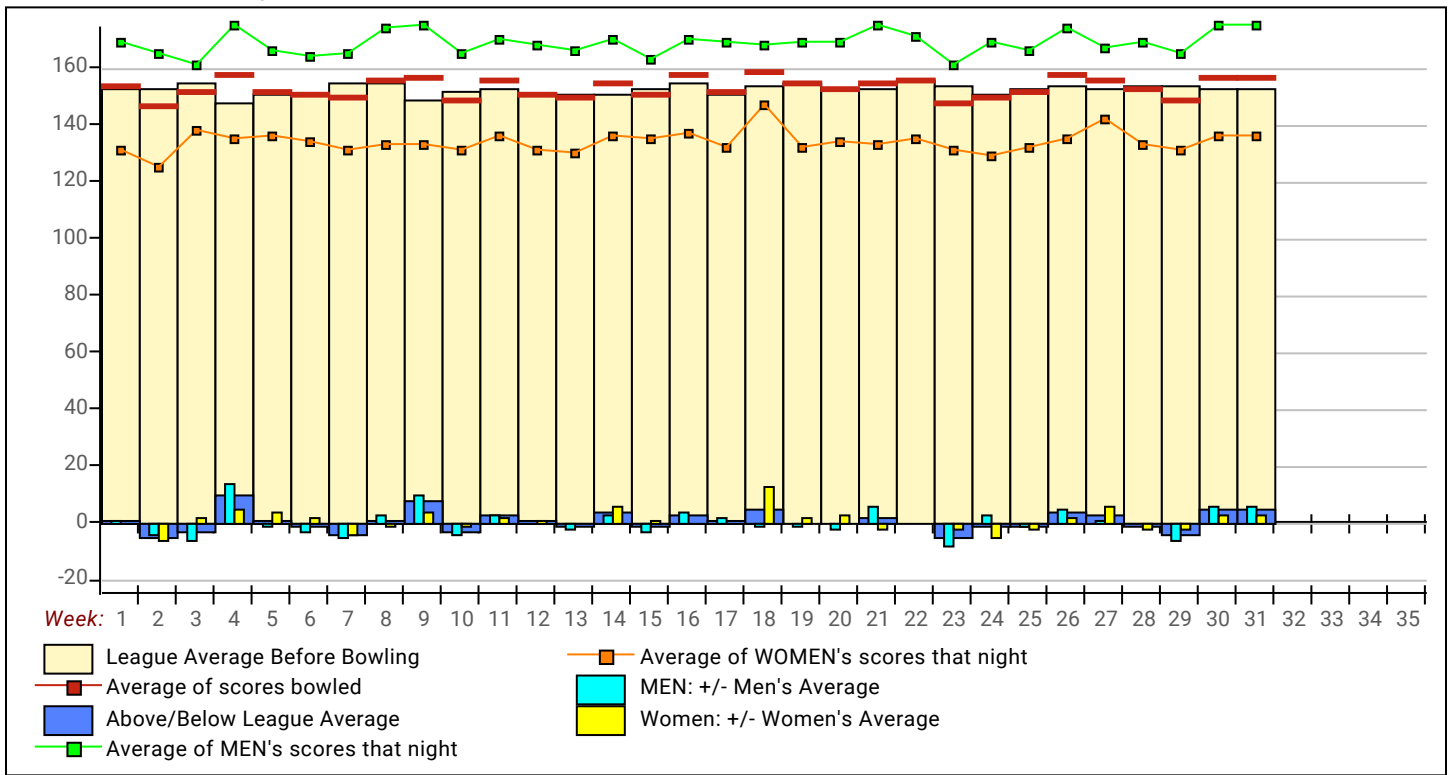

League Average Week-by-Week

This Week's Statistics

	<u>Over All</u>	<u>Men</u>	<u>Women</u>
How many people bowled	28	15	13
Number of games bowled	84	45	39
Actual average of week's scores	157.48	176.33	135.72
How many games above average	45	25	20
How many games below average	37	19	18
Pins above/below average per game	5.15	6.47	3.64
How many people raised average	16	9	7
by this amount	0.46	0.50	0.41
How many people went down	12	6	6
by this amount	-0.21	-0.26	-0.16
League average before bowling	152.81	170.29	132.64
League average after bowling	152.98	170.48	132.79
Change in league average	0.17	0.19	0.15
800s	--	--	--
775s	--	--	--
750s	--	--	--
725s	--	--	--
700s	--	--	--
675s	--	--	--
650s	1	1	--
625s	--	--	--
600s	--	--	--
575s	4	4	--
550s	2	2	--
525s	2	2	--
500s	1	1	--
475s	3	1	2
450s	2	1	1
425s	5	3	2
400s	1	--	1
below 400	7	--	7
300s	--	--	--
275s	--	--	--
250s	1	1	--
225s	2	2	--
200s	8	8	--
175s	12	11	1
150s	22	13	9
125s	23	7	16
100s	14	3	11
below 100	2	--	2