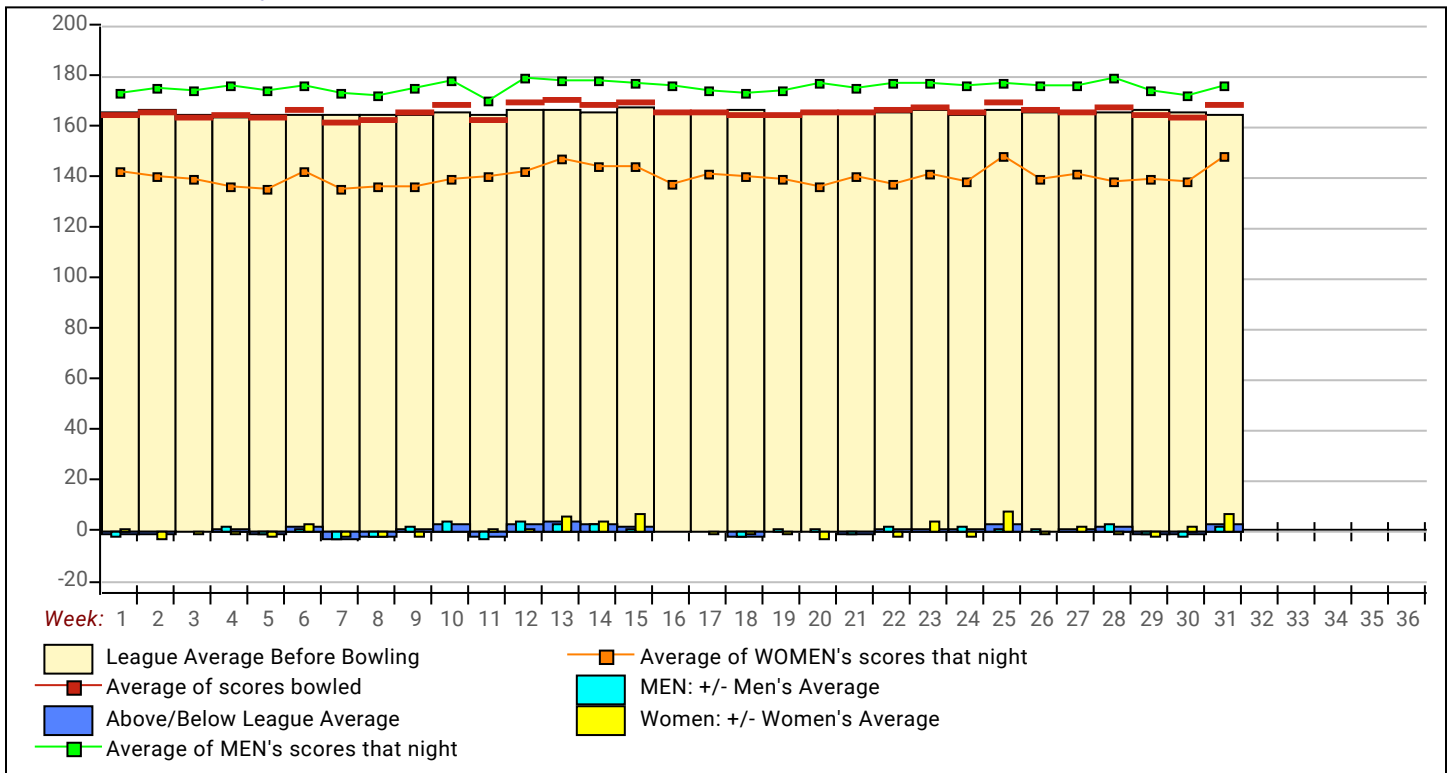

League Average Week-by-Week

This Week's Statistics

	<u>Over All</u>	<u>Men</u>	<u>Women</u>
How many people bowled	112	82	30
Number of games bowled	330	244	86
Actual average of week's scores	168.66	175.96	147.93
How many games above average	177	130	47
How many games below average	150	113	37
Pins above/below average per game	3.55	2.23	7.30
How many people raised average	65	46	19
by this amount	0.51	0.45	0.68
How many people went down	47	36	11
by this amount	-0.52	-0.53	-0.49
League average before bowling	165.30	174.33	140.61
League average after bowling	165.38	174.35	140.86
Change in league average	0.08	0.02	0.25
800s	--	--	--
775s	--	--	--
750s	--	--	--
725s	1	1	--
700s	--	--	--
675s	1	1	--
650s	5	5	--
625s	5	5	--
600s	7	7	--
575s	6	5	1
550s	14	13	1
525s	6	5	1
500s	9	6	3
475s	11	10	1
450s	16	10	6
425s	10	5	5
400s	9	4	5
below 400	12	5	7
300s	--	--	--
275s	--	--	--
250s	4	3	1
225s	17	15	2
200s	52	50	2
175s	62	55	7
150s	86	59	27
125s	74	48	26
100s	31	13	18
below 100	4	1	3