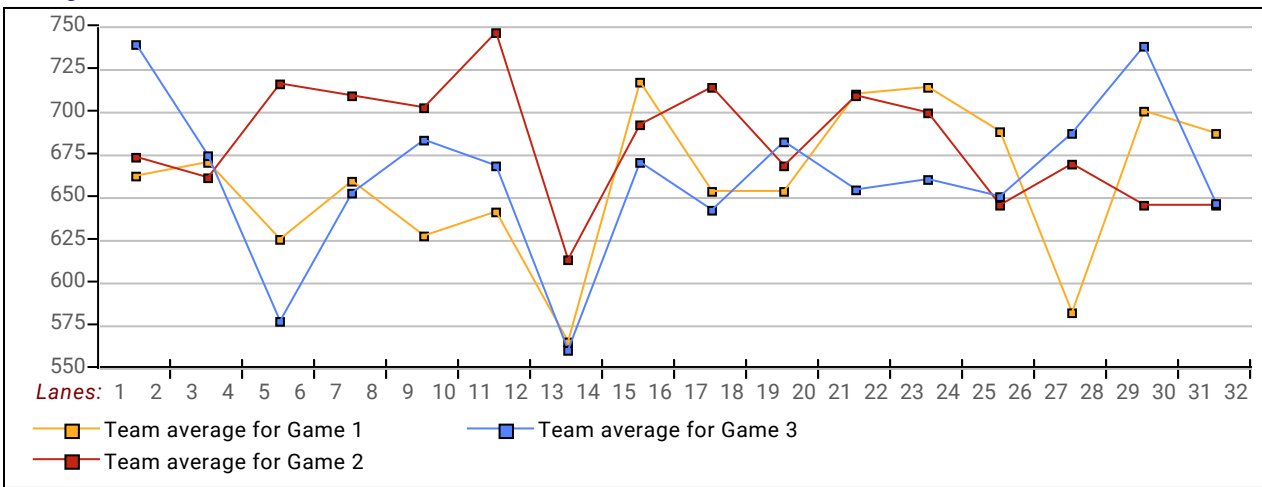

Average of Scores for Each Game