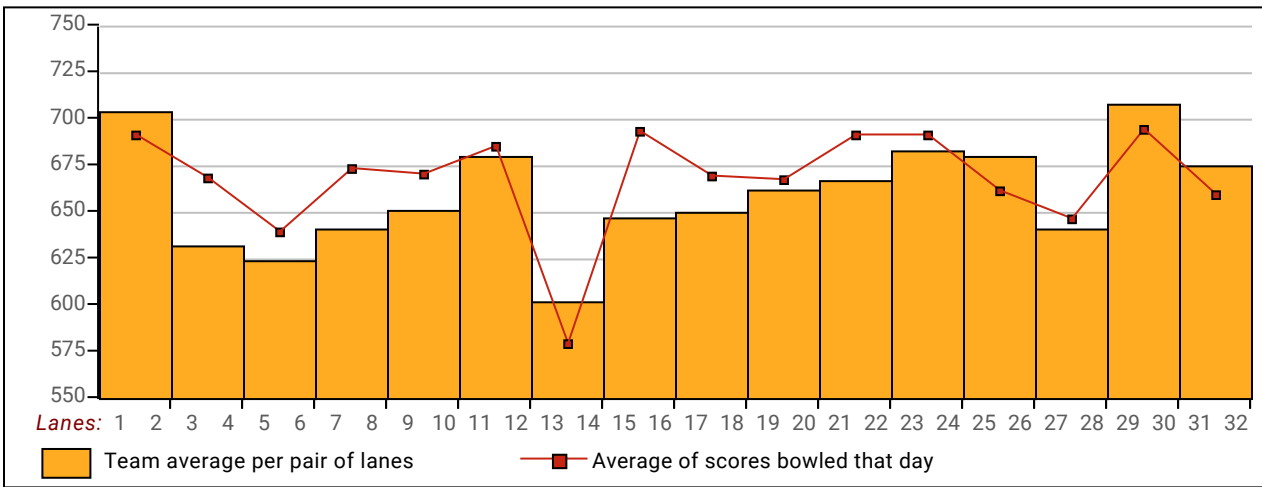

Team Average vs Avg of Scores