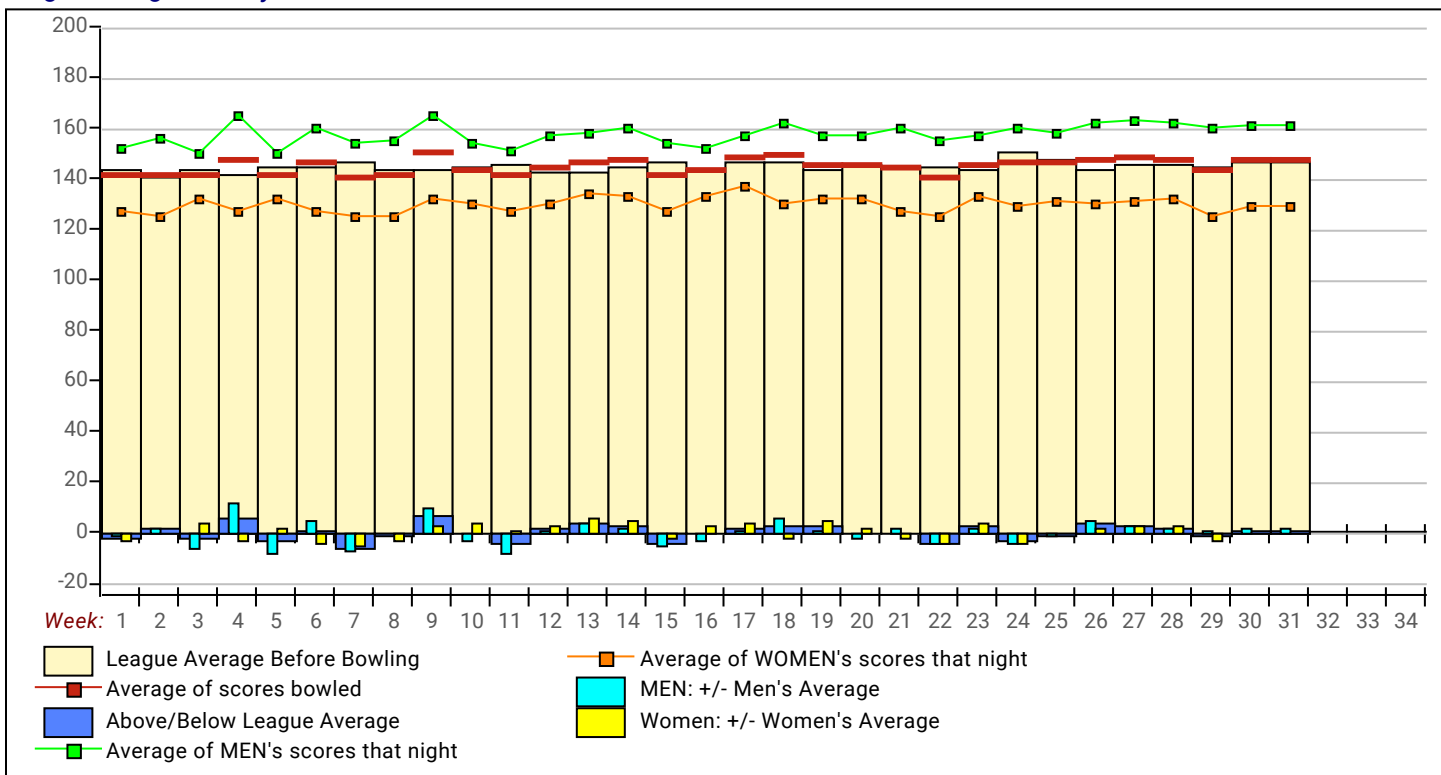

League Average Week-by-Week

This Week's Statistics

	<u>Over All</u>	<u>Men</u>	<u>Women</u>
How many people bowled	30	18	12
Number of games bowled	89	53	36
Actual average of week's scores	147.99	160.77	129.17
How many games above average	43	25	18
How many games below average	45	27	18
Pins above/below average per game	1.08	1.30	0.75
How many people raised average	12	7	5
by this amount	0.55	0.64	0.42
How many people went down	18	11	7
by this amount	-0.30	-0.32	-0.28
League average before bowling	147.08	159.20	128.89
League average after bowling	147.12	159.26	128.90
Change in league average	0.04	0.06	0.01
800s	--	--	--
775s	--	--	--
750s	--	--	--
725s	--	--	--
700s	--	--	--
675s	--	--	--
650s	--	--	--
625s	1	1	--
600s	--	--	--
575s	2	2	--
550s	1	1	--
525s	1	1	--
500s	5	5	--
475s	1	--	1
450s	3	2	1
425s	3	1	2
400s	2	1	1
below 400	11	4	7
300s	--	--	--
275s	--	--	--
250s	--	--	--
225s	3	3	--
200s	6	6	--
175s	11	11	--
150s	18	11	7
125s	29	14	15
100s	16	5	11
below 100	6	3	3