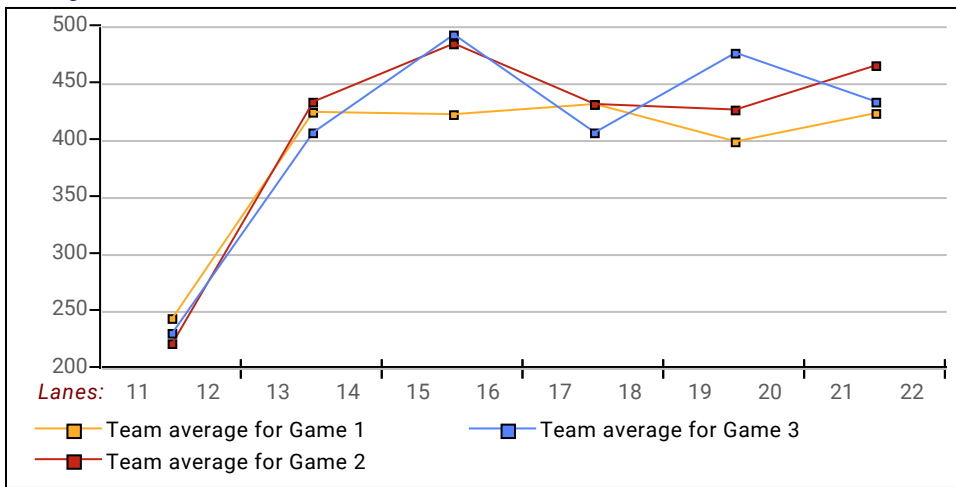

Average of Scores for Each Game