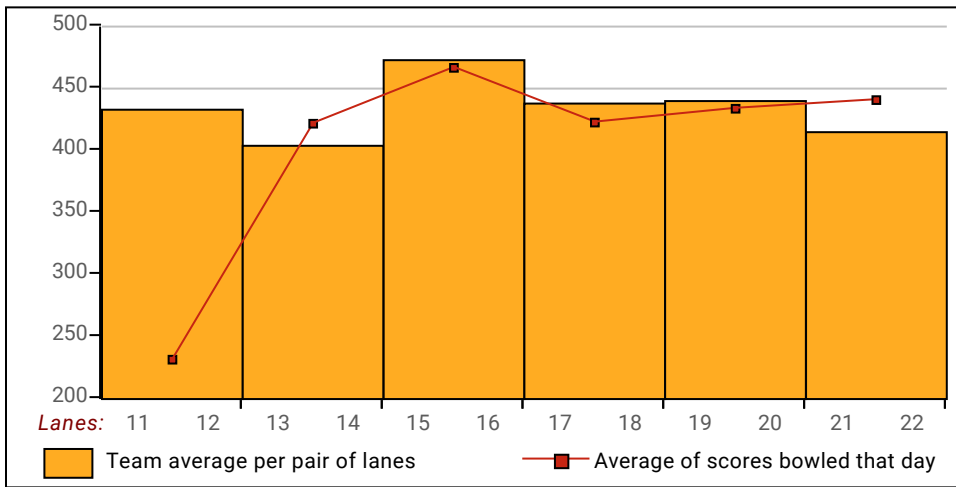

Team Average vs Avg of Scores