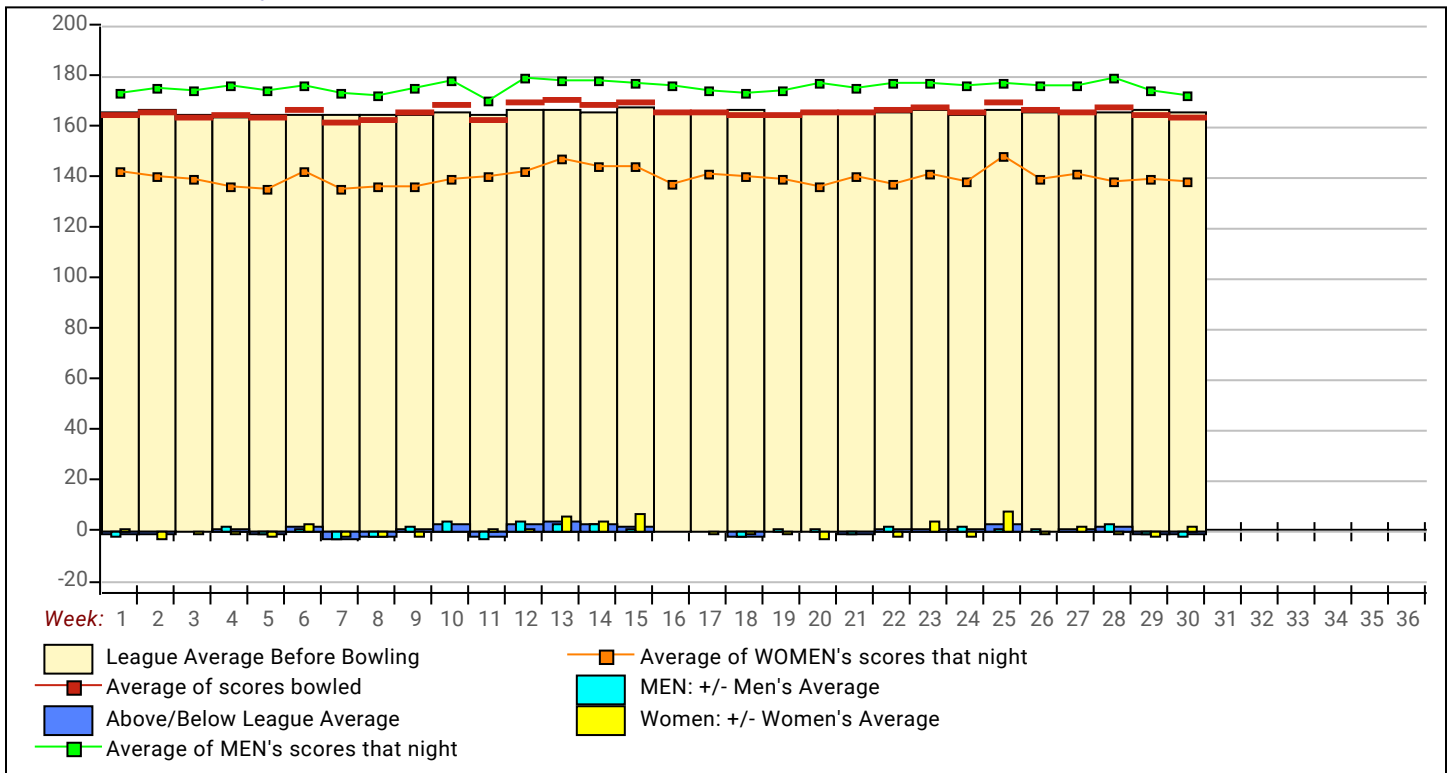

League Average Week-by-Week

This Week's Statistics

	<u>Over All</u>	<u>Men</u>	<u>Women</u>
How many people bowled	109	84	25
Number of games bowled	327	252	75
Actual average of week's scores	164.10	171.94	137.73
How many games above average	152	112	40
How many games below average	172	137	35
Pins above/below average per game	-0.92	-1.81	2.05
How many people raised average	48	34	14
by this amount	0.56	0.45	0.83
How many people went down	61	50	11
by this amount	-0.52	-0.54	-0.38
League average before bowling	165.51	174.25	136.14
League average after bowling	165.46	174.11	136.43
Change in league average	-0.04	-0.14	0.29
800s	--	--	--
775s	--	--	--
750s	--	--	--
725s	--	--	--
700s	1	1	--
675s	--	--	--
650s	--	--	--
625s	2	2	--
600s	5	5	--
575s	8	8	--
550s	11	10	1
525s	18	18	--
500s	14	13	1
475s	6	5	1
450s	8	4	4
425s	7	4	3
400s	13	9	4
below 400	16	5	11
300s	--	--	--
275s	--	--	--
250s	1	1	--
225s	12	12	--
200s	32	31	1
175s	77	74	3
150s	89	68	21
125s	76	52	24
100s	35	14	21
below 100	5	--	5