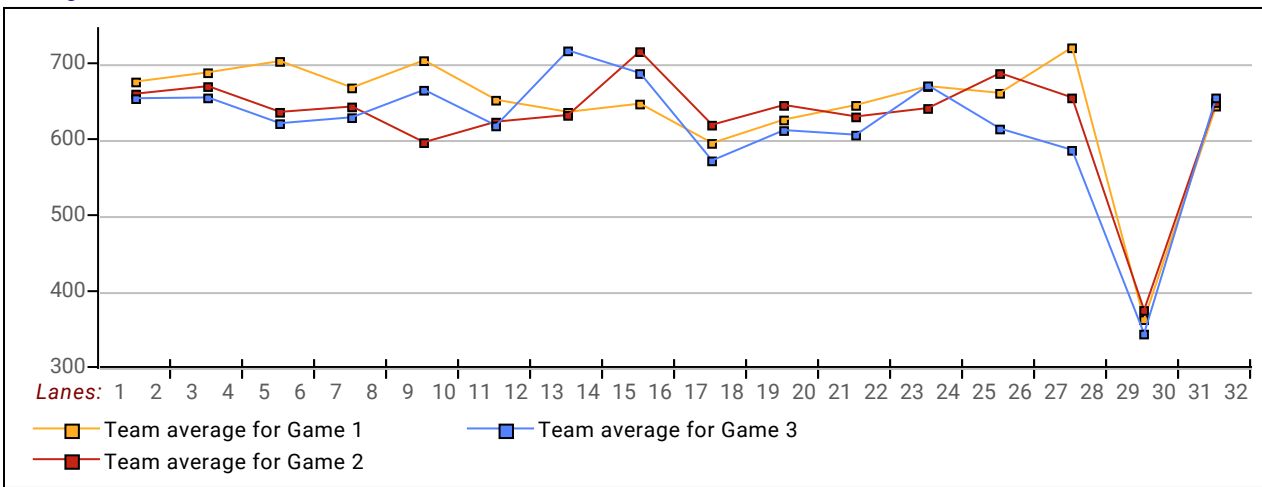

Average of Scores for Each Game