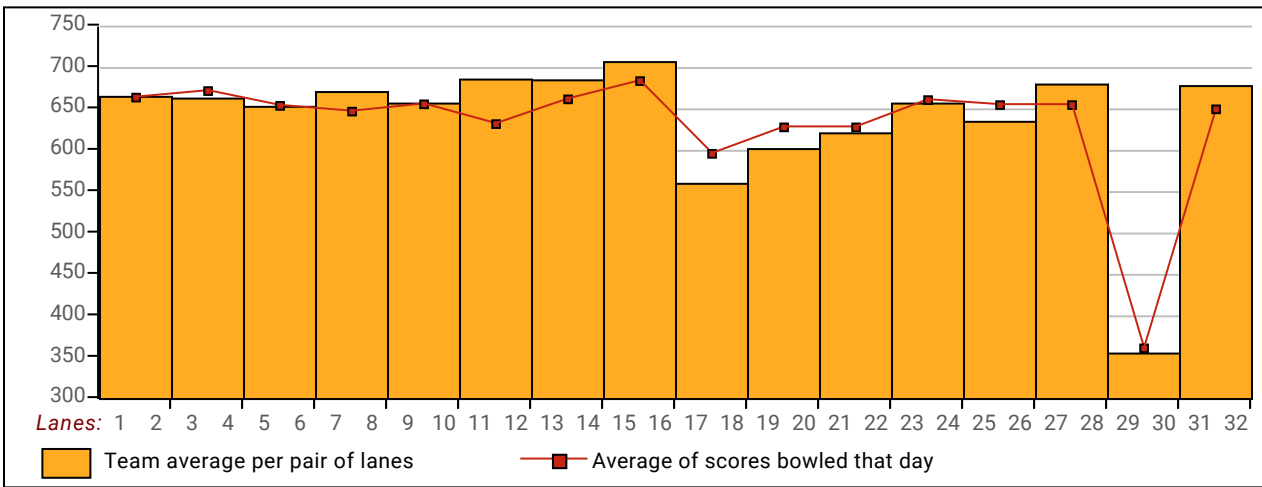

Team Average vs Avg of Scores