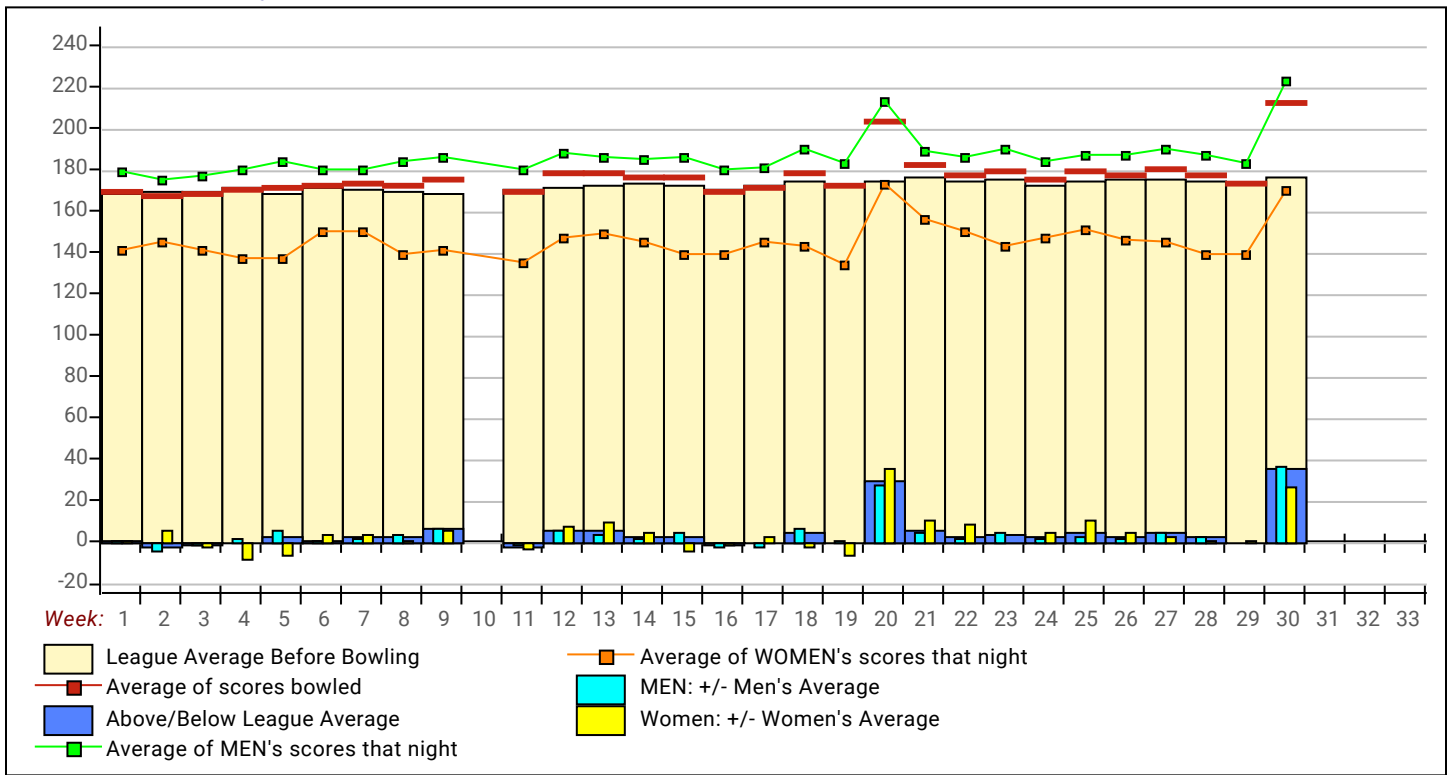

League Average Week-by-Week

This Week's Statistics

	<u>Over All</u>	<u>Men</u>	<u>Women</u>
How many people bowled	39	32	7
Number of games bowled	117	96	21
Actual average of week's scores	213.09	222.58	169.67
How many games above average	97	81	16
How many games below average	19	15	4
Pins above/below average per game	36.01	37.90	27.38
How many people raised average	--	--	--
by this amount	0.00	0.00	0.00
How many people went down	--	--	--
by this amount	0.00	0.00	0.00
League average before bowling	177.50	185.13	142.62
League average after bowling	177.50	185.13	142.62
Change in league average	0.00	0.00	0.00
800s	2	2	--
775s	3	3	--
750s	2	2	--
725s	2	2	--
700s	5	5	--
675s	2	2	--
650s	5	5	--
625s	2	1	1
600s	3	2	1
575s	3	3	--
550s	2	1	1
525s	3	2	1
500s	1	1	--
475s	--	--	--
450s	1	--	1
425s	--	--	--
400s	--	--	--
below 400	3	1	2
300s	5	5	--
275s	7	6	1
250s	17	16	1
225s	24	22	2
200s	18	17	1
175s	21	18	3
150s	10	6	4
125s	11	5	6
100s	4	1	3
below 100	--	--	--