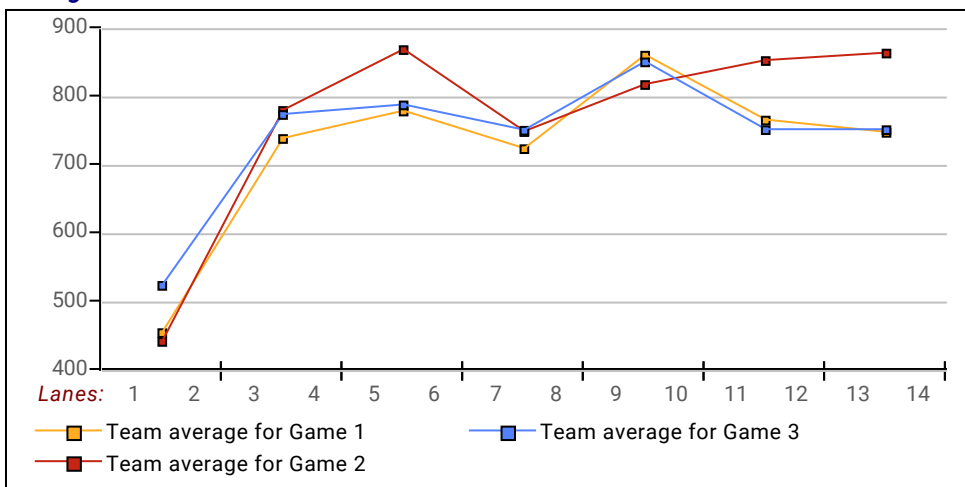

Average of Scores for Each Game