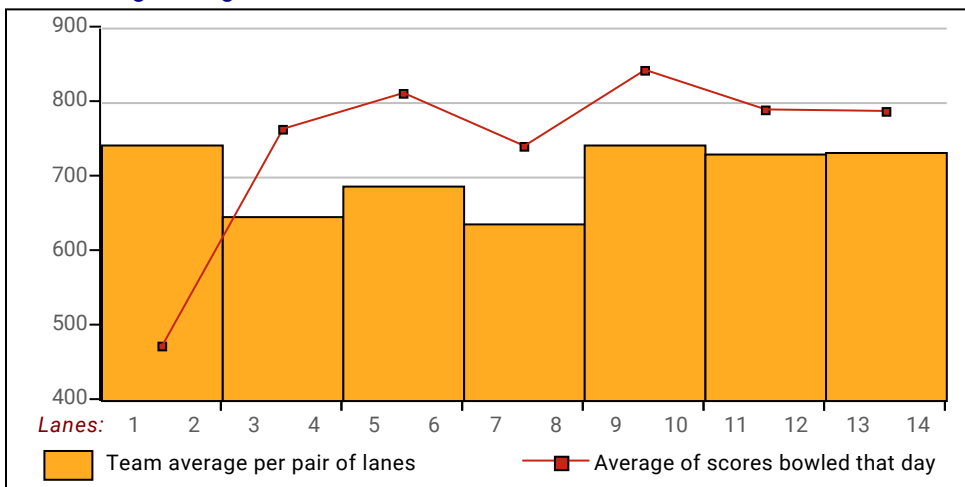

Team Average vs Avg of Scores