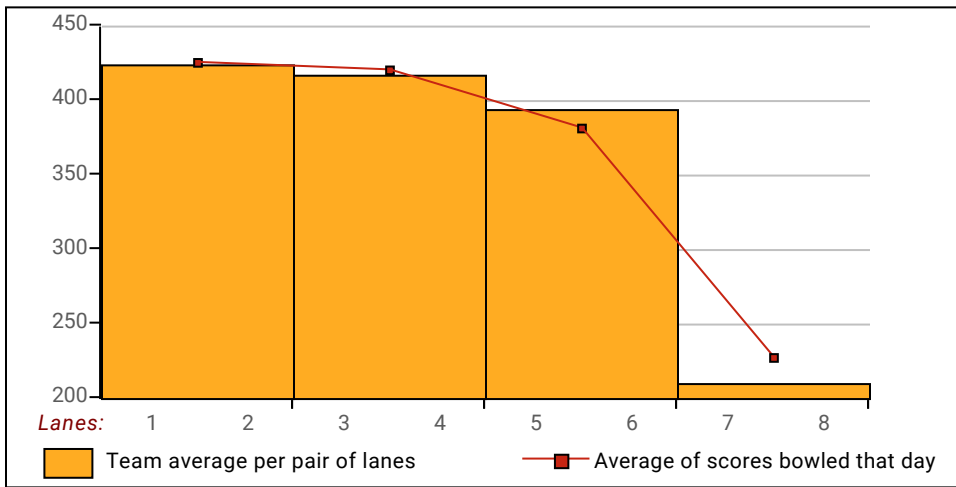

Team Average vs Avg of Scores