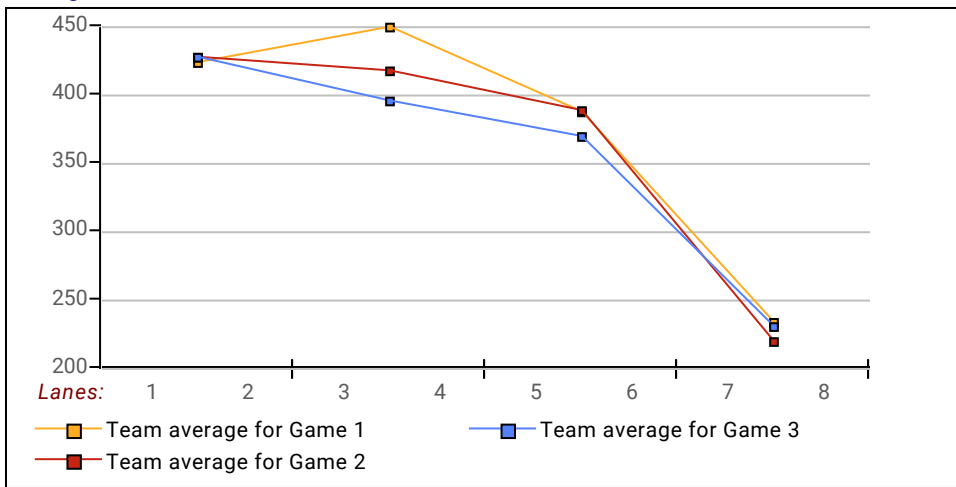

Average of Scores for Each Game