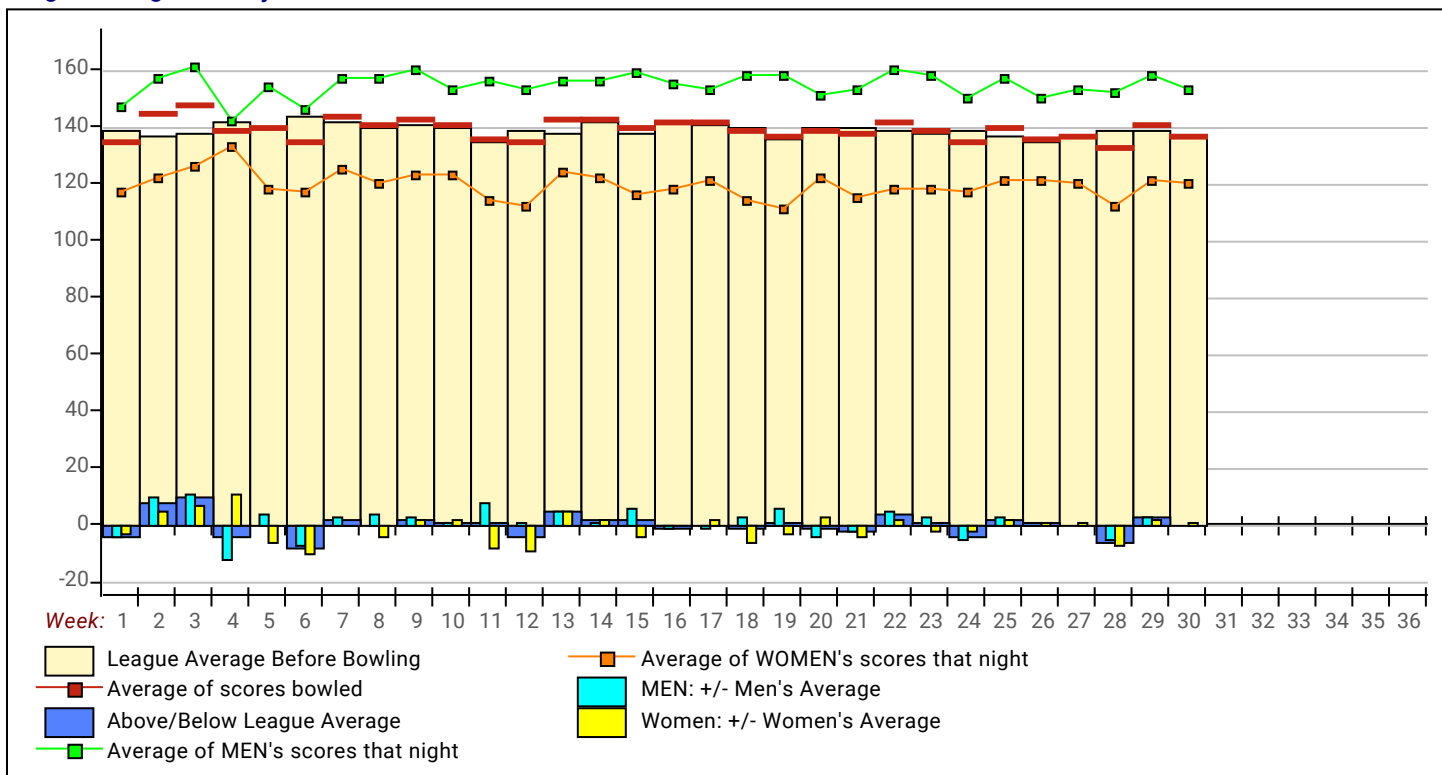

**Individual High Averages**

<b>Men</b>	192.80	John Drew
<b>Women</b>	143.46	Judy Robertson

**Most Improved Average**

<b>Men</b>	104	to	129.82	=	+25.82	Alberto Traferro	<b>Women</b>	114	to	118.43	=	+4.43	Patricia Segall
------------	-----	----	--------	---	--------	------------------	--------------	-----	----	--------	---	-------	-----------------

**View Standings on the Web**

Visit [LeagueSecretary.com](http://LeagueSecretary.com) - This league's ID number is **122939**  
 Visit [bowl.com](http://bowl.com) - This league's ID number is **6933**

League Average Week-by-Week