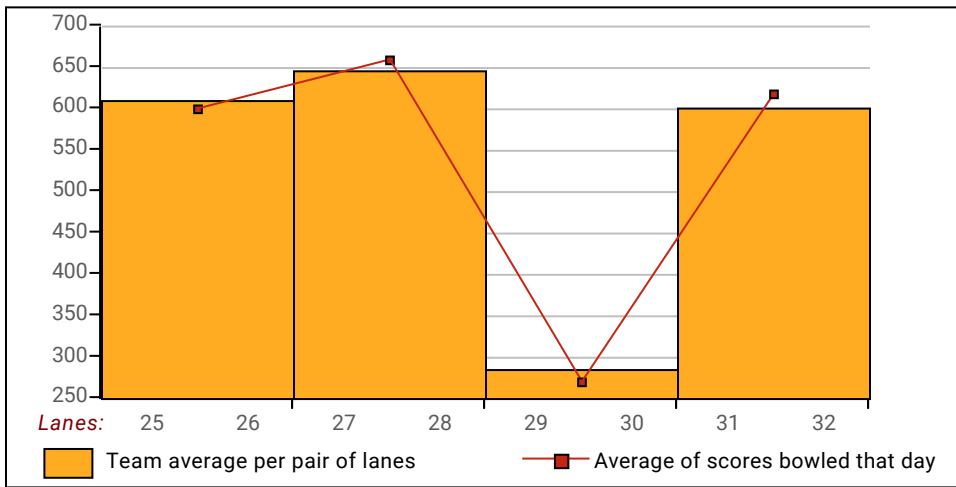

Team Average vs Avg of Scores