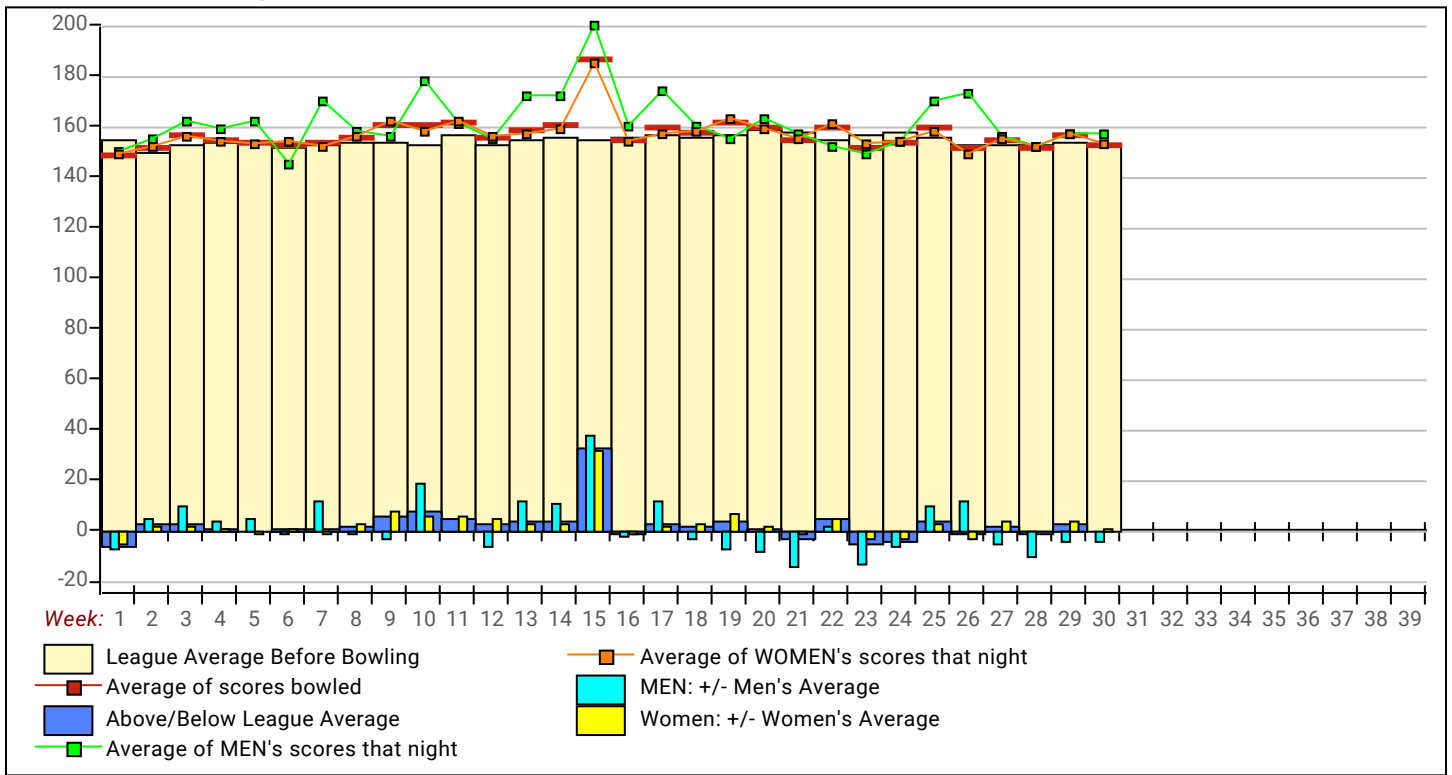

League Average Week-by-Week

This Week's Statistics

	<u>Over All</u>	<u>Men</u>	<u>Women</u>
How many people bowled	27	4	23
Number of games bowled	81	12	69
Actual average of week's scores	153.48	157.00	152.87
How many games above average	36	4	32
How many games below average	43	8	35
Pins above/below average per game	0.56	-3.25	1.22
How many people raised average	14	1	13
by this amount	0.63	0.23	0.66
How many people went down	13	3	10
by this amount	-0.44	-0.27	-0.49
League average before bowling	153.43	160.87	152.14
League average after bowling	153.55	160.73	152.30
Change in league average	0.12	-0.14	0.16
800s	--	--	--
775s	--	--	--
750s	--	--	--
725s	--	--	--
700s	--	--	--
675s	--	--	--
650s	--	--	--
625s	--	--	--
600s	2	--	2
575s	1	1	--
550s	1	1	--
525s	2	--	2
500s	2	--	2
475s	4	--	4
450s	4	--	4
425s	2	--	2
400s	3	--	3
below 400	6	2	4
300s	--	--	--
275s	--	--	--
250s	--	--	--
225s	2	1	1
200s	7	1	6
175s	12	2	10
150s	23	1	22
125s	21	4	17
100s	9	2	7
below 100	7	1	6