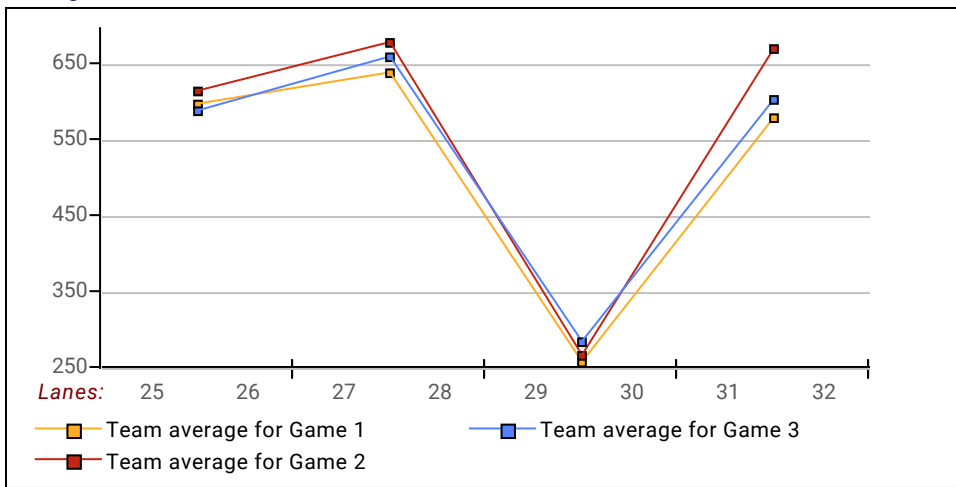

Average of Scores for Each Game