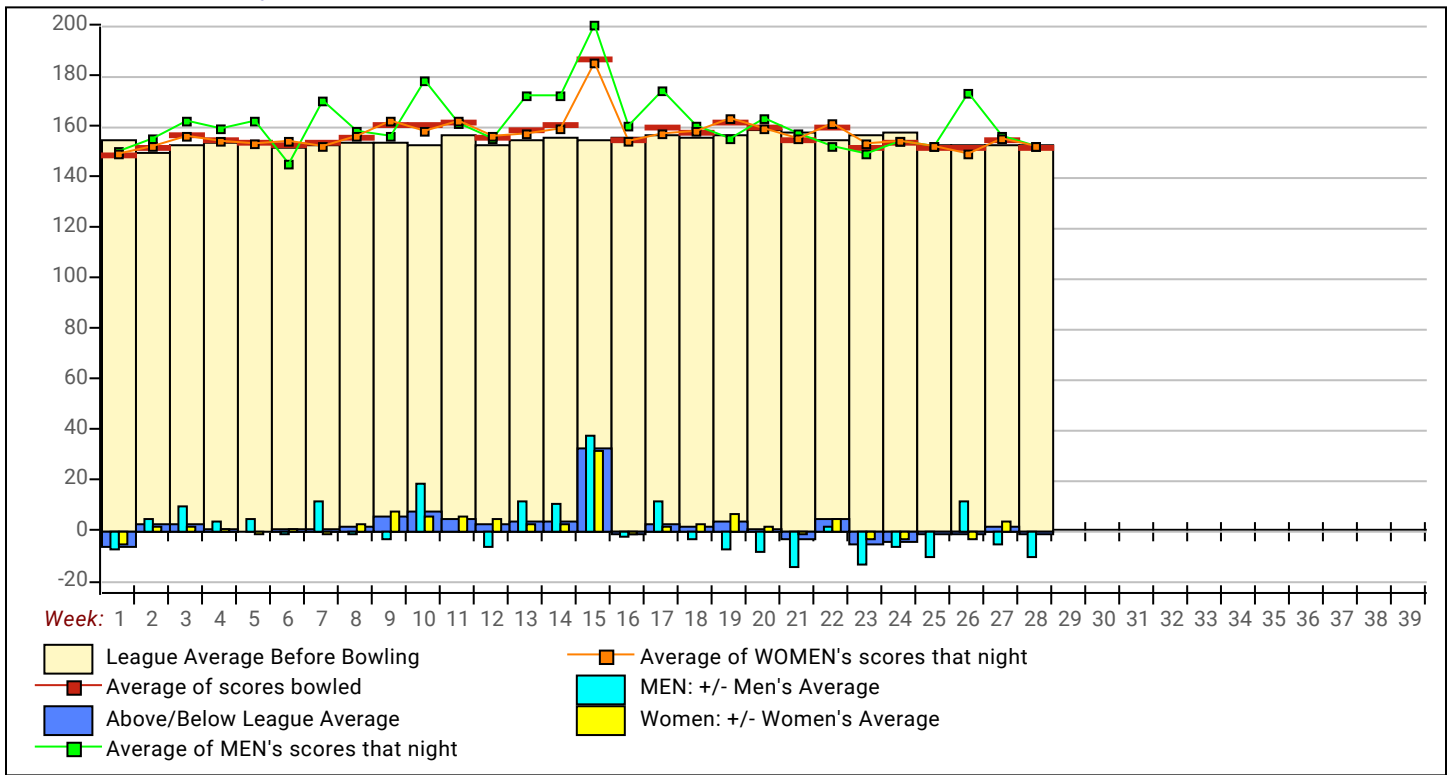

League Average Week-by-Week

This Week's Statistics

	<u>Over All</u>	<u>Men</u>	<u>Women</u>
How many people bowled	26	4	22
Number of games bowled	78	12	66
Actual average of week's scores	151.62	151.75	151.59
How many games above average	36	2	34
How many games below average	42	10	32
Pins above/below average per game	-1.00	-9.00	0.45
How many people raised average	11	--	11
by this amount	0.70	0.00	0.70
How many people went down	15	4	11
by this amount	-0.40	-0.36	-0.41
League average before bowling	153.09	161.38	151.59
League average after bowling	153.16	161.01	151.73
Change in league average	0.07	-0.36	0.15
800s	--	--	--
775s	--	--	--
750s	--	--	--
725s	--	--	--
700s	--	--	--
675s	--	--	--
650s	--	--	--
625s	--	--	--
600s	--	--	--
575s	2	1	1
550s	1	--	1
525s	3	--	3
500s	1	1	--
475s	3	--	3
450s	5	--	5
425s	4	--	4
400s	2	--	2
below 400	5	2	3
300s	--	--	--
275s	--	--	--
250s	--	--	--
225s	1	1	--
200s	4	--	4
175s	14	3	11
150s	23	2	21
125s	22	2	20
100s	8	4	4
below 100	6	--	6