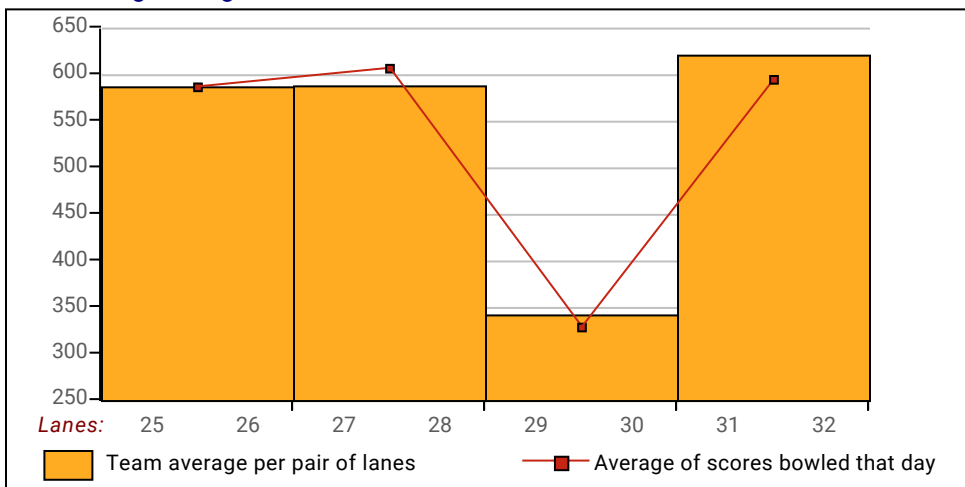

Team Average vs Avg of Scores