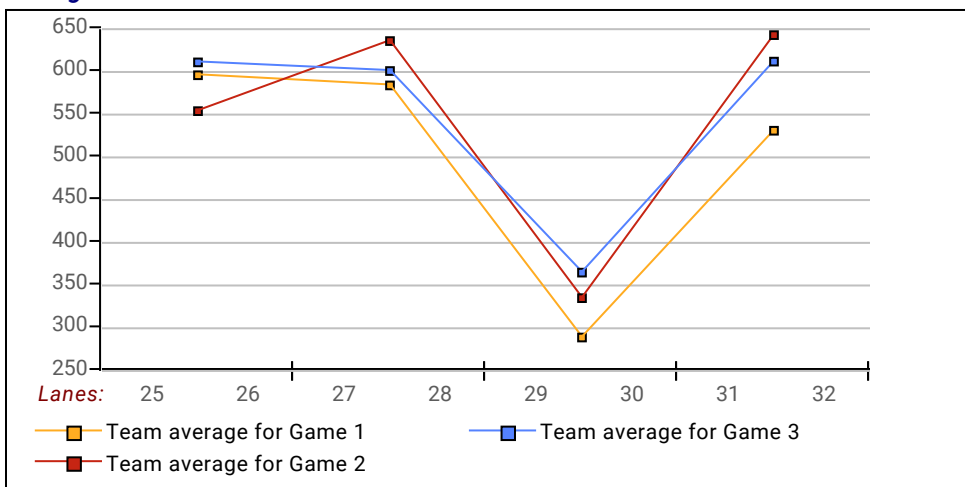

Average of Scores for Each Game