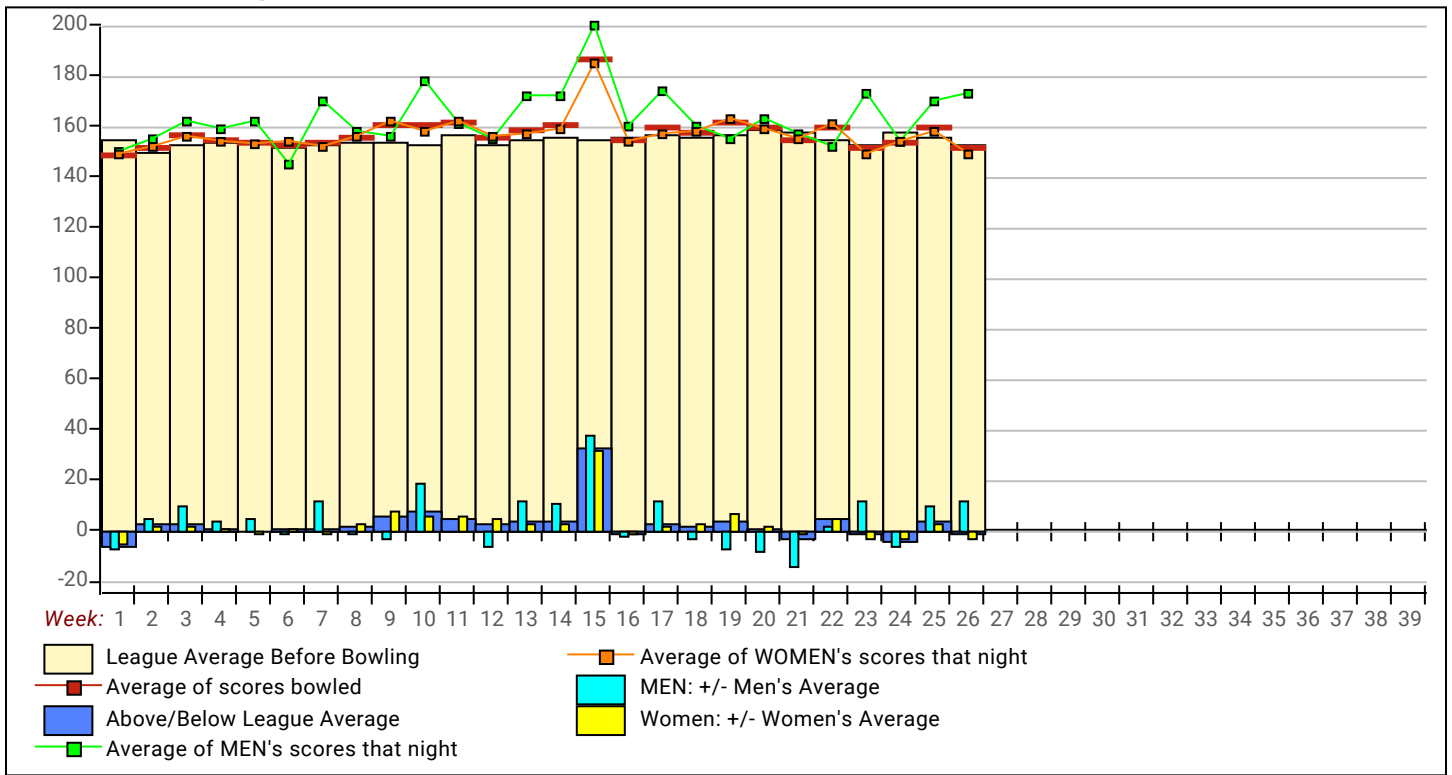

League Average Week-by-Week

This Week's Statistics

	<u>Over All</u>	<u>Men</u>	<u>Women</u>
How many people bowled	28	4	24
Number of games bowled	84	12	72
Actual average of week's scores	152.19	173.17	148.69
How many games above average	41	8	33
How many games below average	42	4	38
Pins above/below average per game	0.05	12.67	-2.06
How many people raised average	16	4	12
by this amount	0.36	0.51	0.30
How many people went down	11	--	11
by this amount	-0.57	0.00	-0.57
League average before bowling	152.72	161.06	151.33
League average after bowling	152.70	161.58	151.22
Change in league average	-0.02	0.51	-0.11
800s	--	--	--
775s	--	--	--
750s	--	--	--
725s	--	--	--
700s	--	--	--
675s	--	--	--
650s	--	--	--
625s	2	1	1
600s	--	--	--
575s	1	1	--
550s	1	--	1
525s	1	--	1
500s	2	--	2
475s	2	--	2
450s	5	1	4
425s	6	--	6
400s	4	1	3
below 400	4	--	4
300s	--	--	--
275s	--	--	--
250s	1	--	1
225s	--	--	--
200s	7	4	3
175s	10	2	8
150s	23	2	21
125s	29	3	26
100s	9	1	8
below 100	5	--	5