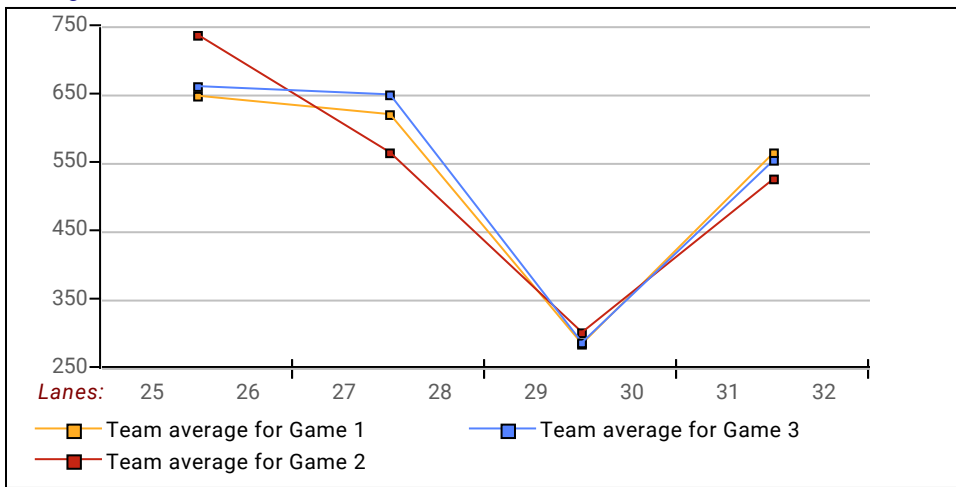

Average of Scores for Each Game