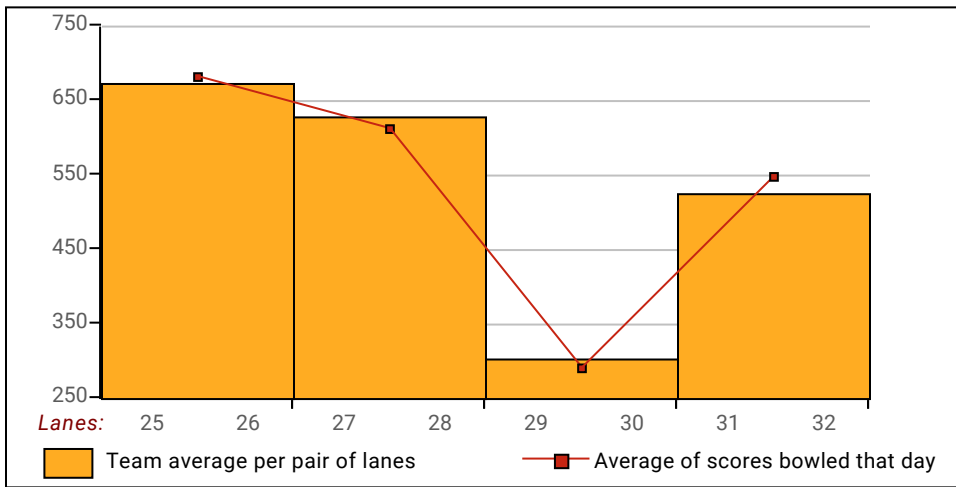

Team Average vs Avg of Scores