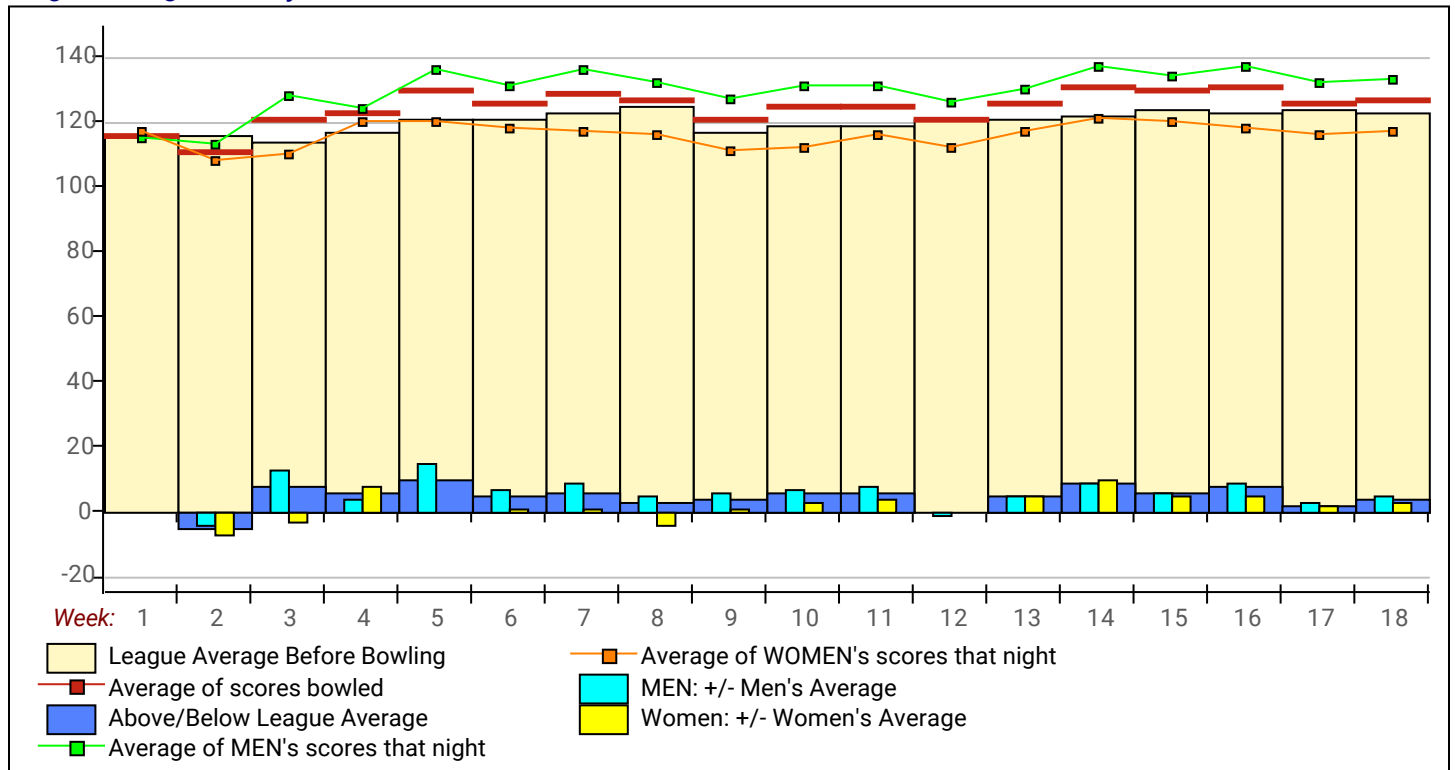

League Average Week-by-Week

This Week's Statistics

	<u>Over All</u>	<u>Men</u>	<u>Women</u>
How many people bowled	35	22	13
Number of games bowled	105	66	39
Actual average of week's scores	127.09	132.86	117.31
How many games above average	58	37	21
How many games below average	46	28	18
Pins above/below average per game	4.40	5.05	3.31
How many people raised average	18	12	6
by this amount	0.97	0.99	0.93
How many people went down	17	10	7
by this amount	-0.57	-0.61	-0.51
League average before bowling	123.14	128.31	114.39
League average after bowling	123.37	128.58	114.54
Change in league average	0.22	0.27	0.15