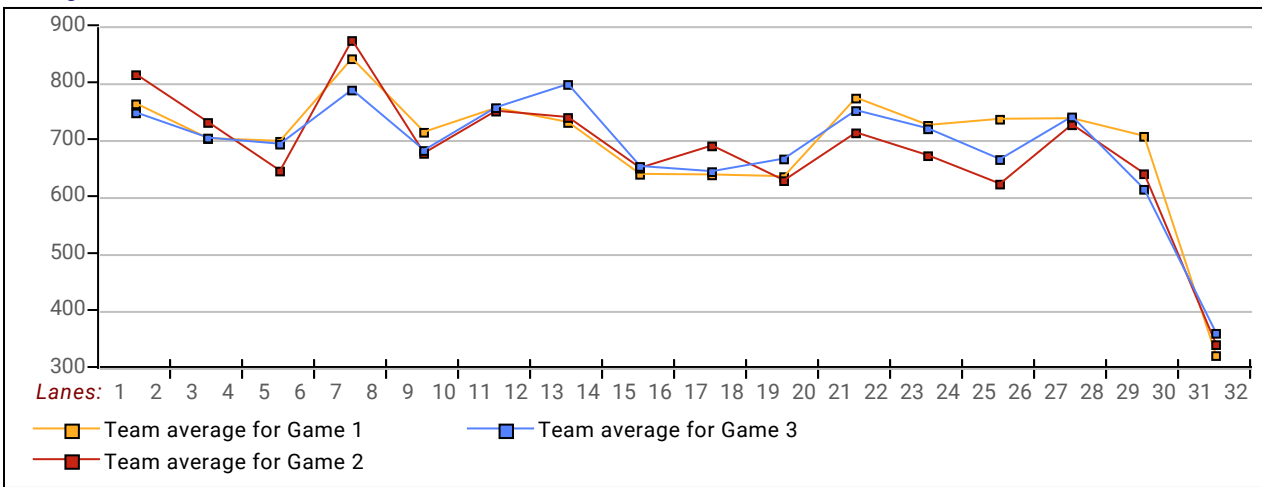

Average of Scores for Each Game