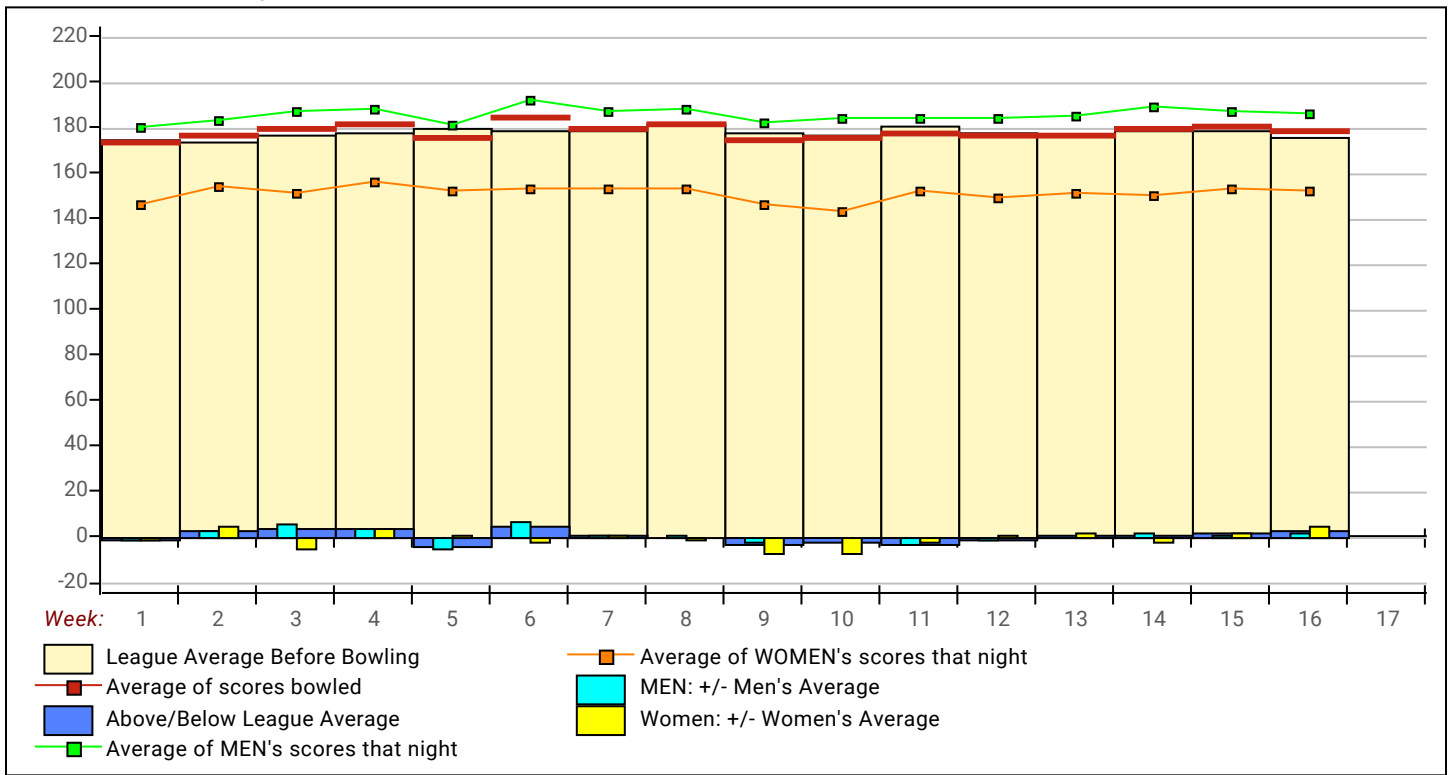

League Average Week-by-Week

This Week's Statistics

	<u>Over All</u>	<u>Men</u>	<u>Women</u>
How many people bowled	112	89	23
Number of games bowled	336	267	69
Actual average of week's scores	178.91	185.93	151.75
How many games above average	183	143	40
How many games below average	149	121	28
Pins above/below average per game	3.50	2.99	5.49
How many people raised average	68	51	17
by this amount	1.06	0.99	1.30
How many people went down	44	38	6
by this amount	-0.84	-0.84	-0.83
League average before bowling	175.92	183.45	146.76
League average after bowling	176.24	183.66	147.50
Change in league average	0.32	0.21	0.74
800s	--	--	--
775s	--	--	--
750s	--	--	--
725s	2	2	--
700s	1	1	--
675s	4	4	--
650s	7	7	--
625s	9	9	--
600s	7	7	--
575s	9	9	--
550s	4	4	--
525s	18	16	2
500s	12	7	5
475s	9	7	2
450s	10	6	4
425s	9	5	4
400s	4	2	2
below 400	7	3	4
300s	--	--	--
275s	2	2	--
250s	8	8	--
225s	27	27	--
200s	60	57	3
175s	83	73	10
150s	85	61	24
125s	56	32	24
100s	13	6	7
below 100	2	1	1