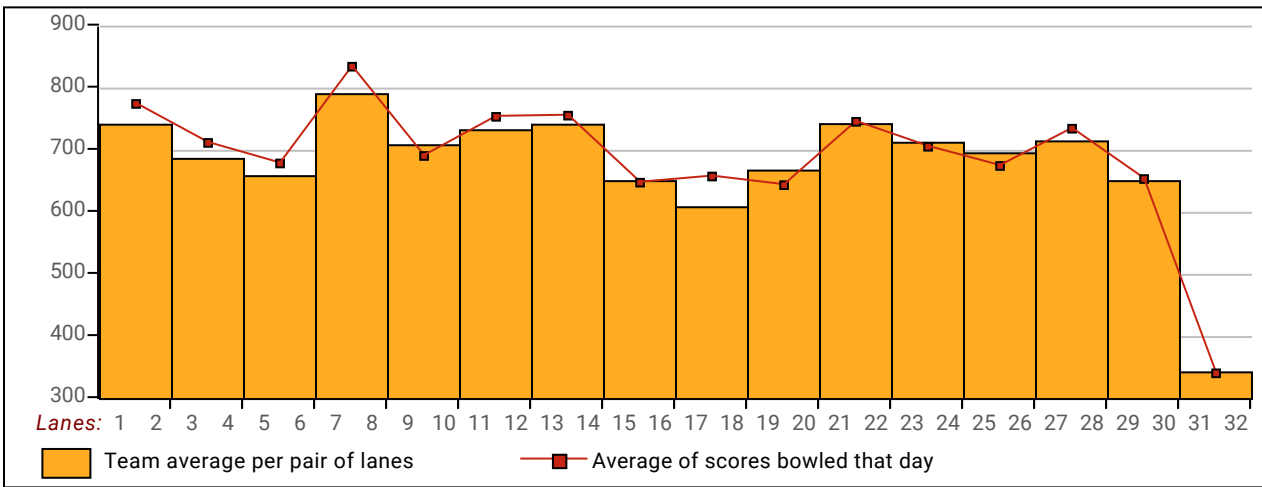

Team Average vs Avg of Scores