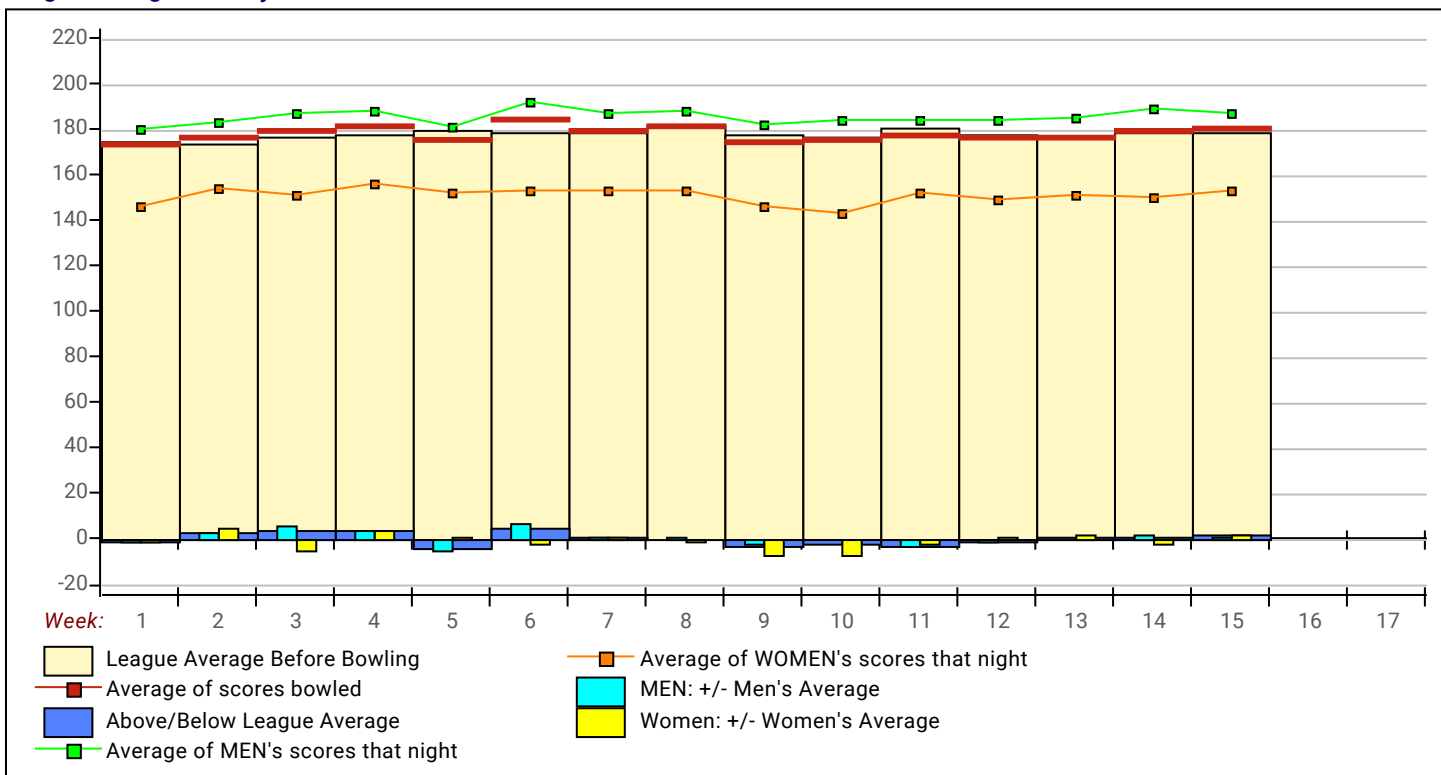

League Average Week-by-Week

This Week's Statistics

	<u>Over All</u>	<u>Men</u>	<u>Women</u>
How many people bowled	116	93	23
Number of games bowled	348	279	69
Actual average of week's scores	180.67	187.42	153.39
How many games above average	177	139	38
How many games below average	167	137	30
Pins above/below average per game	1.96	1.80	2.61
How many people raised average	62	50	12
by this amount	1.27	1.35	0.92
How many people went down	54	43	11
by this amount	-1.81	-1.99	-1.13
League average before bowling	179.17	186.08	151.21
League average after bowling	179.00	185.89	151.15
Change in league average	-0.17	-0.19	-0.06
800s	--	--	--
775s	--	--	--
750s	--	--	--
725s	4	4	--
700s	1	1	--
675s	4	4	--
650s	6	5	1
625s	4	4	--
600s	10	10	--
575s	8	8	--
550s	19	19	--
525s	15	13	2
500s	8	5	3
475s	10	7	3
450s	7	5	2
425s	7	3	4
400s	6	2	4
below 400	7	3	4
300s	--	--	--
275s	3	3	--
250s	6	6	--
225s	39	37	2
200s	63	61	2
175s	80	69	11
150s	88	64	24
125s	49	29	20
100s	18	9	9
below 100	2	1	1