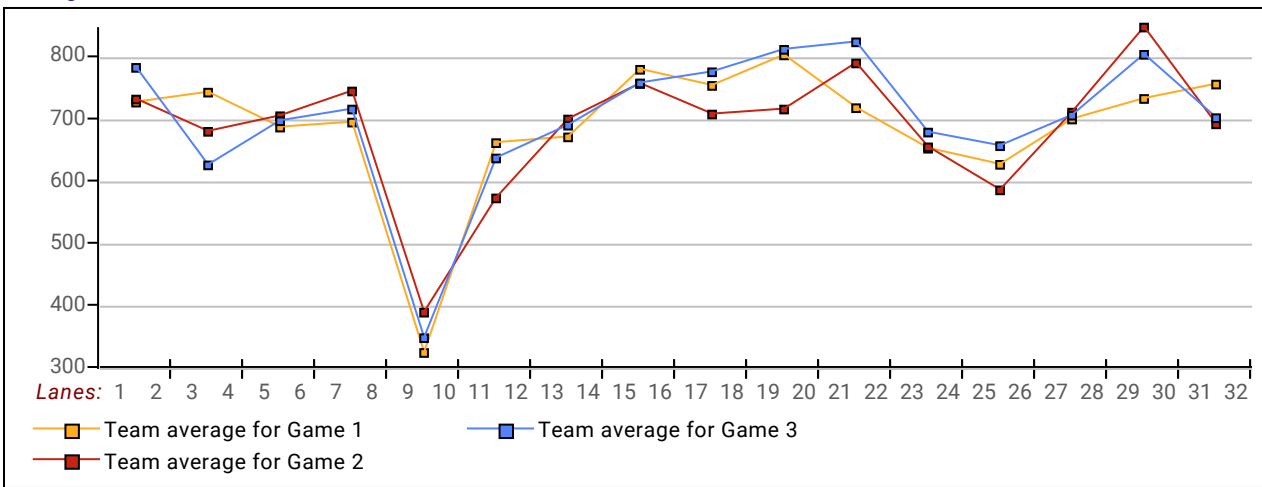

Average of Scores for Each Game