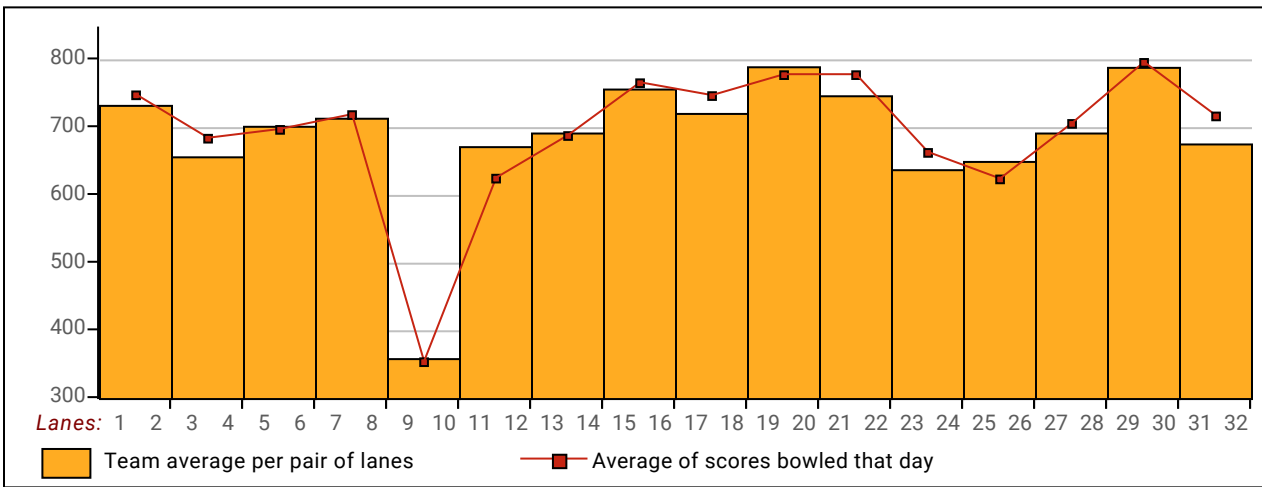

Team Average vs Avg of Scores