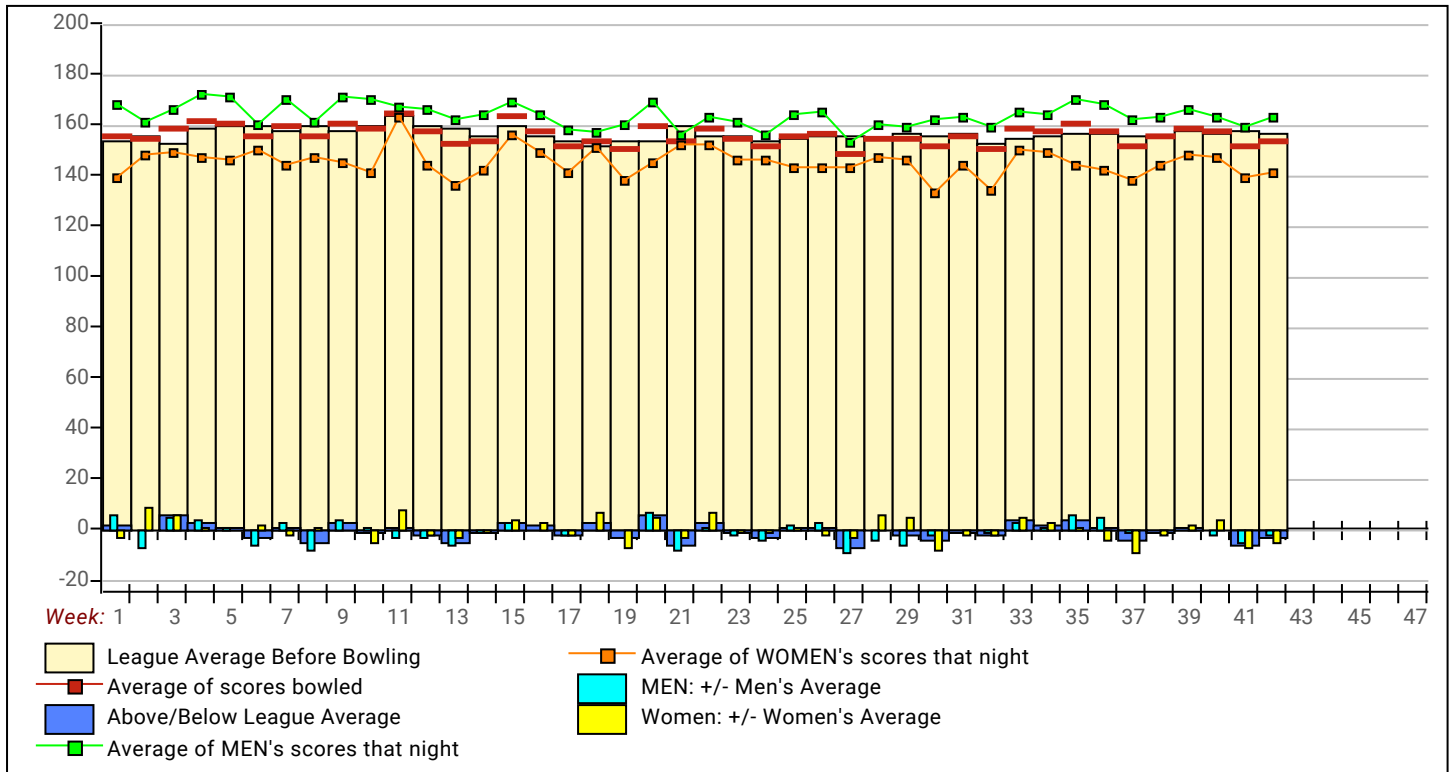

League Average Week-by-Week

This Week's Statistics

	<u>Over All</u>	<u>Men</u>	<u>Women</u>
How many people bowled	24	15	9
Number of games bowled	96	60	36
Actual average of week's scores	154.39	162.60	140.69
How many games above average	38	24	14
How many games below average	55	34	21
Pins above/below average per game	-2.49	-1.00	-4.97
How many people raised average	10	7	3
by this amount	0.30	0.38	0.10
How many people went down	14	8	6
by this amount	-0.29	-0.32	-0.27
League average before bowling	157.40	164.17	146.12
League average after bowling	157.35	164.18	145.97
Change in league average	-0.05	0.01	-0.14
800s	3	3	--
775s	--	--	--
750s	--	--	--
725s	--	--	--
700s	2	1	1
675s	1	1	--
650s	3	2	1
625s	3	1	2
600s	1	--	1
575s	1	1	--
550s	5	4	1
525s	2	2	--
500s	1	--	1
475s	--	--	--
450s	--	--	--
425s	--	--	--
400s	--	--	--
below 400	2	--	2
300s	--	--	--
275s	1	1	--
250s	--	--	--
225s	3	3	--
200s	6	5	1
175s	10	7	3
150s	31	19	12
125s	32	21	11
100s	6	4	2
below 100	7	--	7