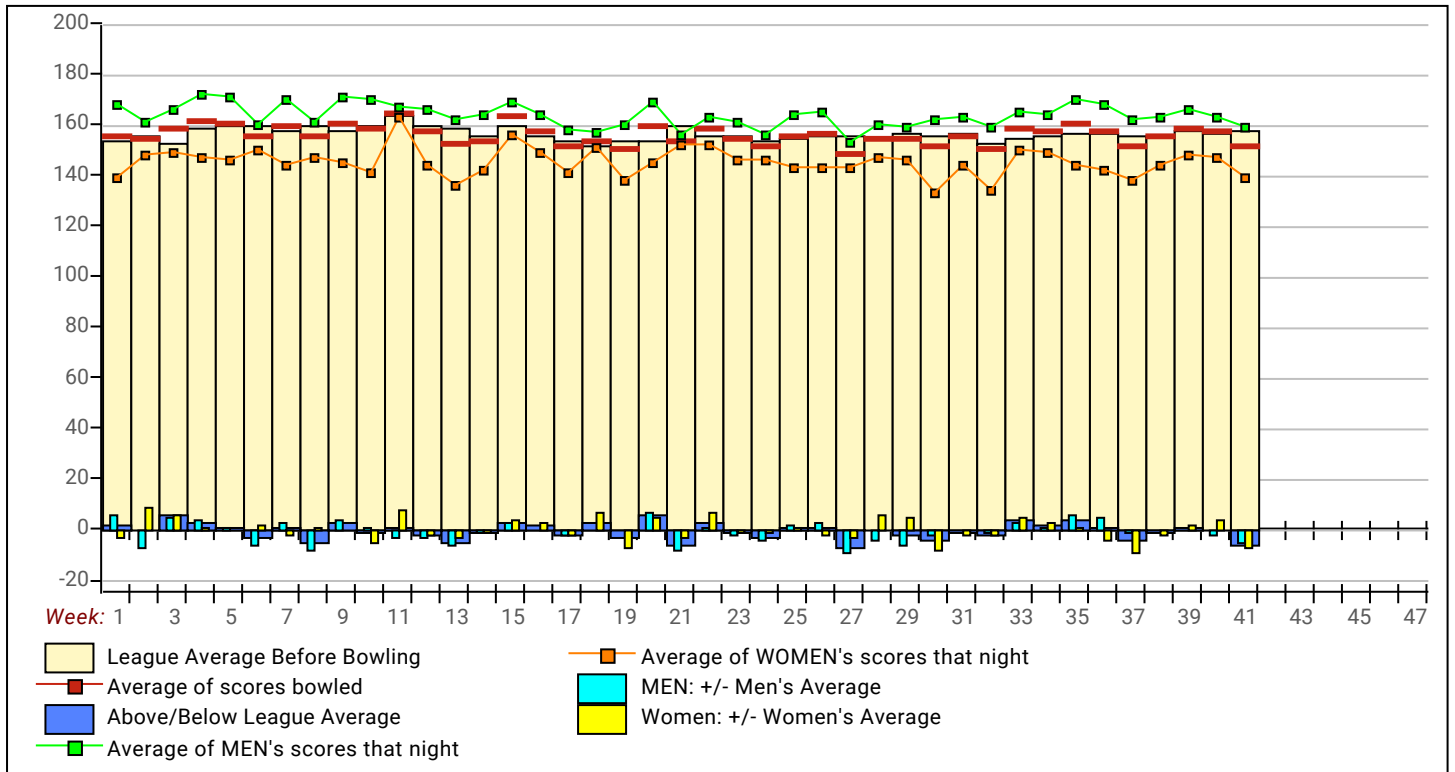

League Average Week-by-Week

This Week's Statistics

	<u>Over All</u>	<u>Men</u>	<u>Women</u>
How many people bowled	24	15	9
Number of games bowled	95	60	35
Actual average of week's scores	151.83	159.23	139.14
How many games above average	32	21	11
How many games below average	61	38	23
Pins above/below average per game	-5.20	-4.57	-6.29
How many people raised average	5	3	2
by this amount	0.28	0.28	0.28
How many people went down	19	12	7
by this amount	-0.25	-0.21	-0.31
League average before bowling	157.54	164.28	146.30
League average after bowling	157.40	164.17	146.12
Change in league average	-0.14	-0.11	-0.18
800s	1	1	--
775s	--	--	--
750s	--	--	--
725s	1	1	--
700s	1	--	1
675s	6	5	1
650s	2	1	1
625s	3	2	1
600s	1	1	--
575s	--	--	--
550s	3	2	1
525s	--	--	--
500s	1	--	1
475s	1	--	1
450s	2	2	--
425s	--	--	--
400s	--	--	--
below 400	2	--	2
300s	--	--	--
275s	--	--	--
250s	--	--	--
225s	2	2	--
200s	4	4	--
175s	13	9	4
150s	35	22	13
125s	23	16	7
100s	7	6	1
below 100	11	1	10