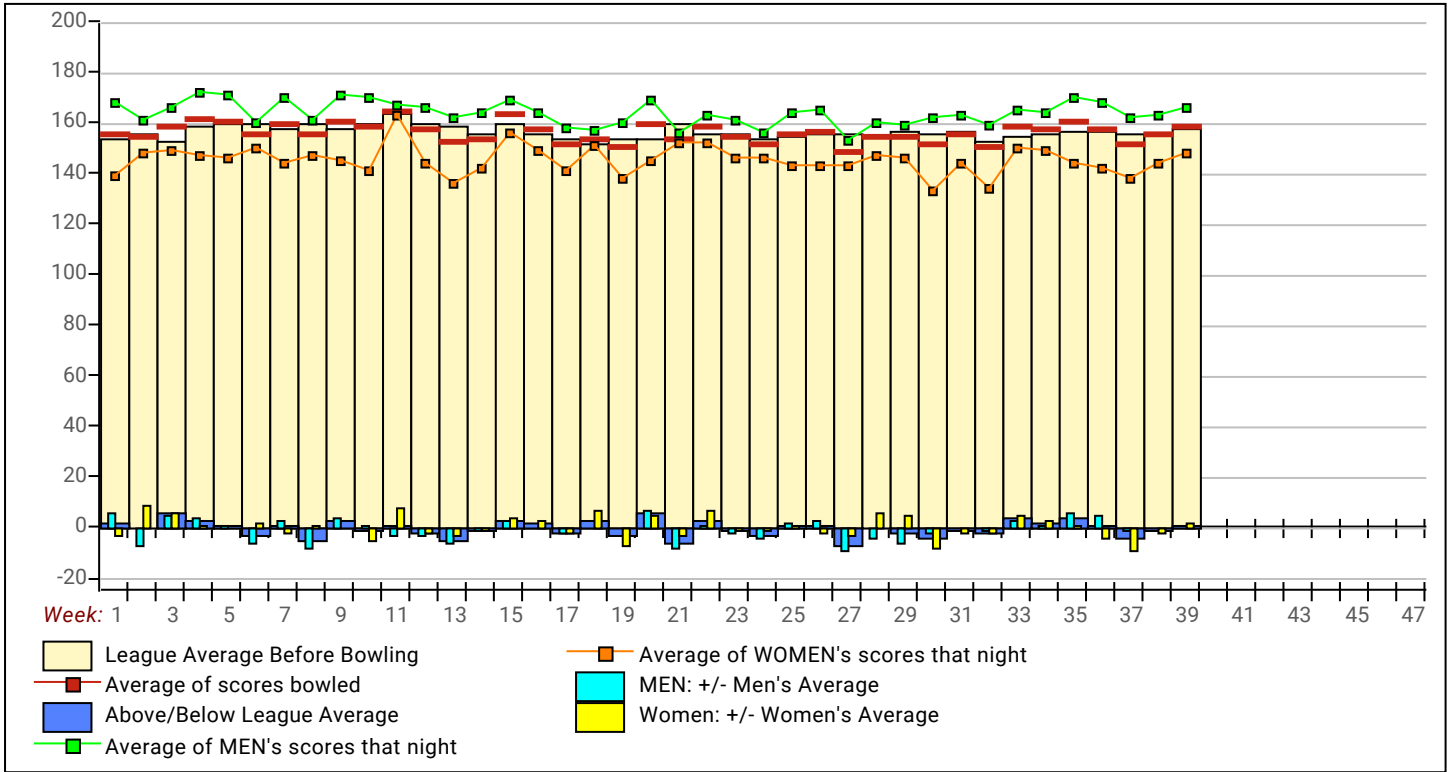

League Average Week-by-Week

This Week's Statistics

	<u>Over All</u>	<u>Men</u>	<u>Women</u>
How many people bowled	23	14	9
Number of games bowled	92	56	36
Actual average of week's scores	158.77	165.63	148.11
How many games above average	47	25	22
How many games below average	45	31	14
Pins above/below average per game	1.47	0.91	2.33
How many people raised average	14	9	5
by this amount	0.37	0.45	0.23
How many people went down	9	5	4
by this amount	-0.31	-0.42	-0.17
League average before bowling	157.73	165.18	146.15
League average after bowling	157.84	165.32	146.20
Change in league average	0.10	0.14	0.05
800s	2	2	--
775s	--	--	--
750s	3	2	1
725s	1	1	--
700s	1	--	1
675s	2	2	--
650s	2	1	1
625s	3	1	2
600s	1	--	1
575s	2	1	1
550s	--	--	--
525s	3	3	--
500s	--	--	--
475s	1	1	--
450s	--	--	--
425s	--	--	--
400s	1	--	1
below 400	1	--	1
300s	--	--	--
275s	--	--	--
250s	--	--	--
225s	5	4	1
200s	10	8	2
175s	12	6	6
150s	26	15	11
125s	21	17	4
100s	10	4	6
below 100	8	2	6