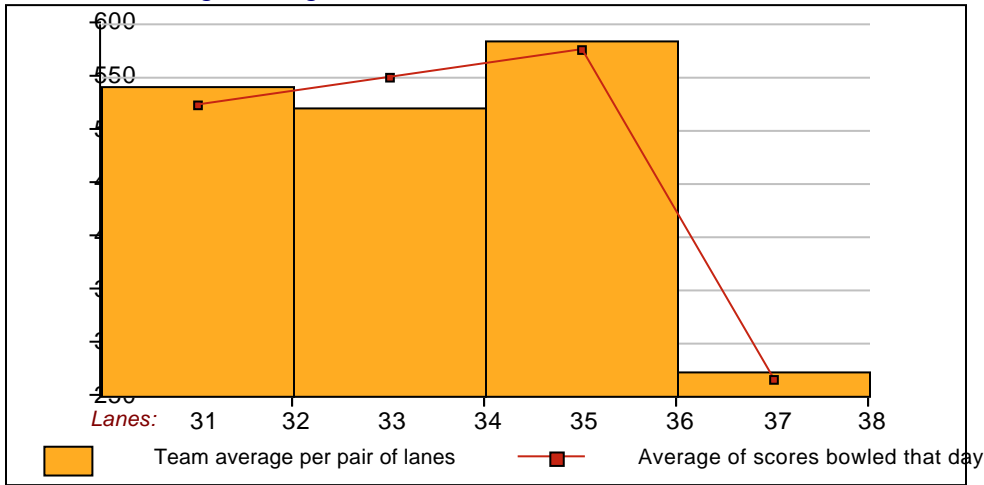

Team Average vs Avg of Scores