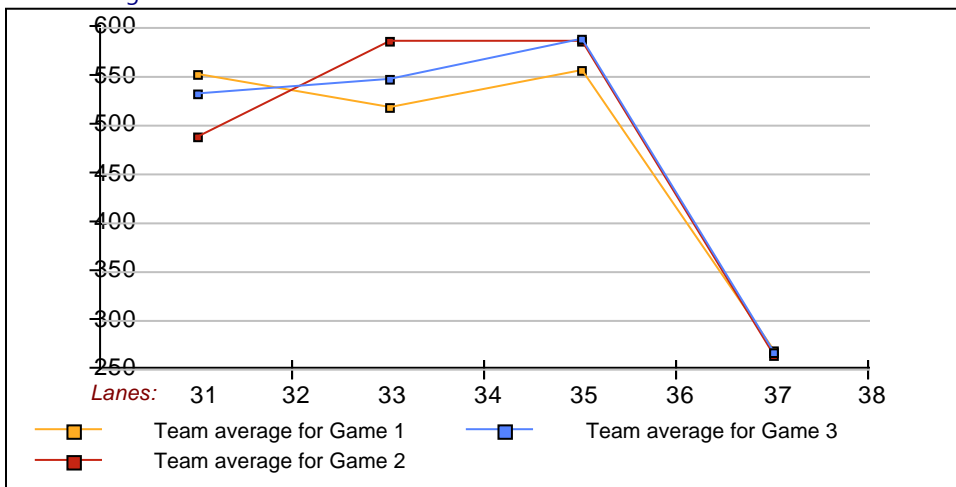

Average of Scores for Each Game