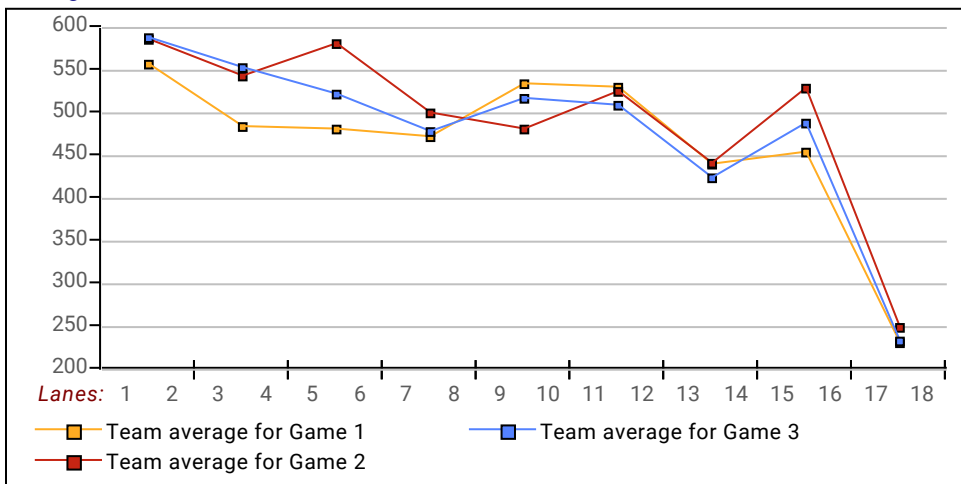

Average of Scores for Each Game