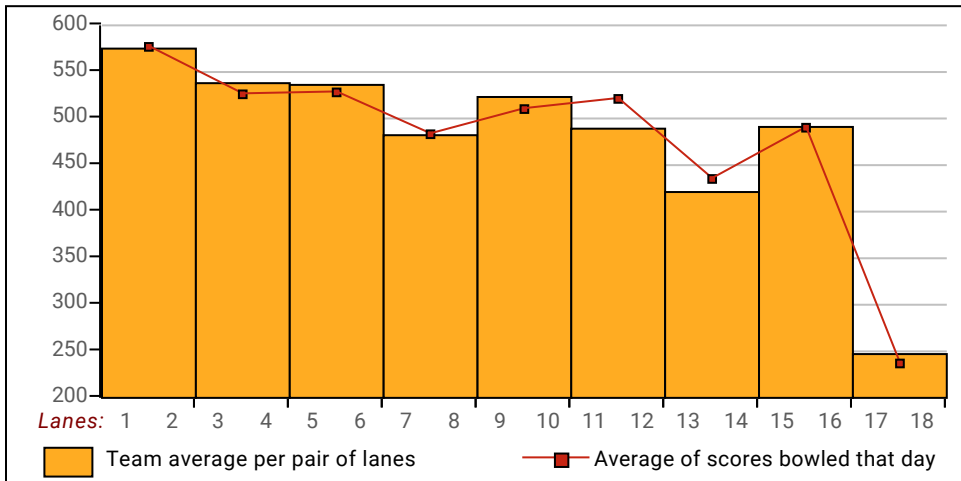

*** Have FUN! No points awarded this week! ***

Team Average vs Avg of Scores