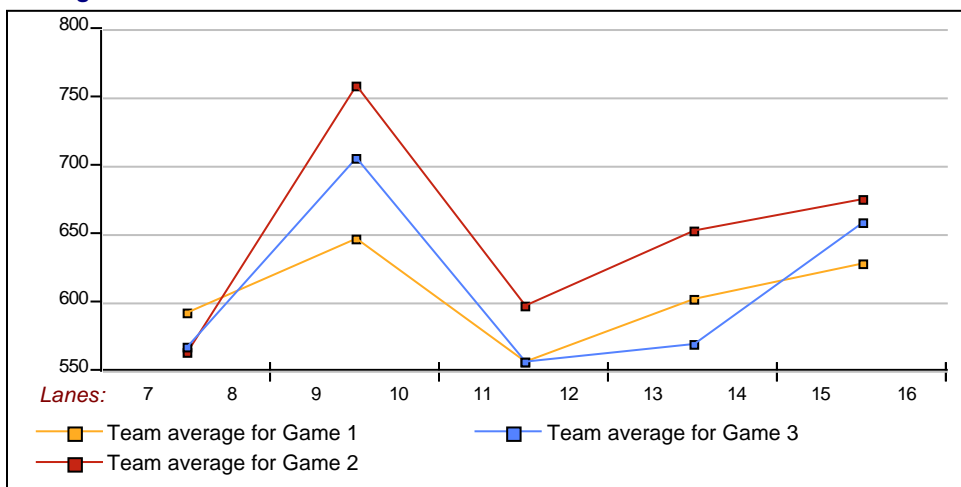

Average of Scores for Each Game