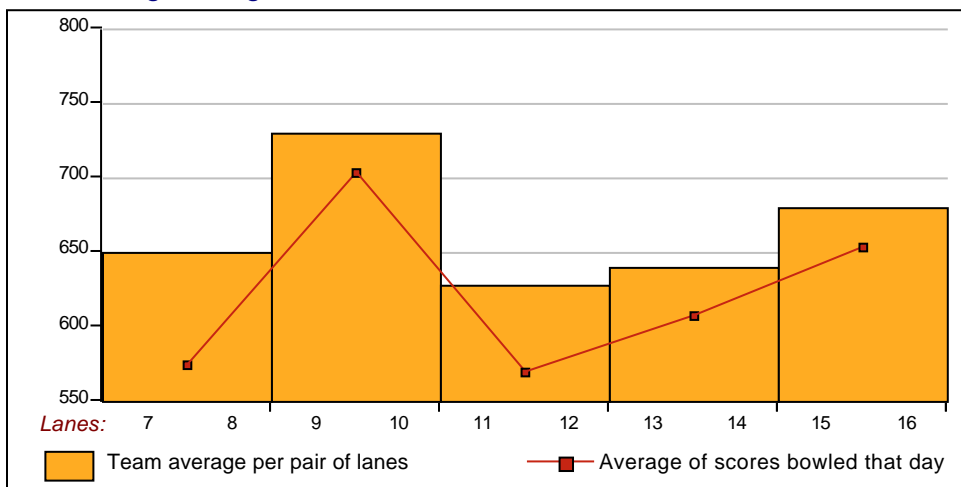

Team Average vs Avg of Scores