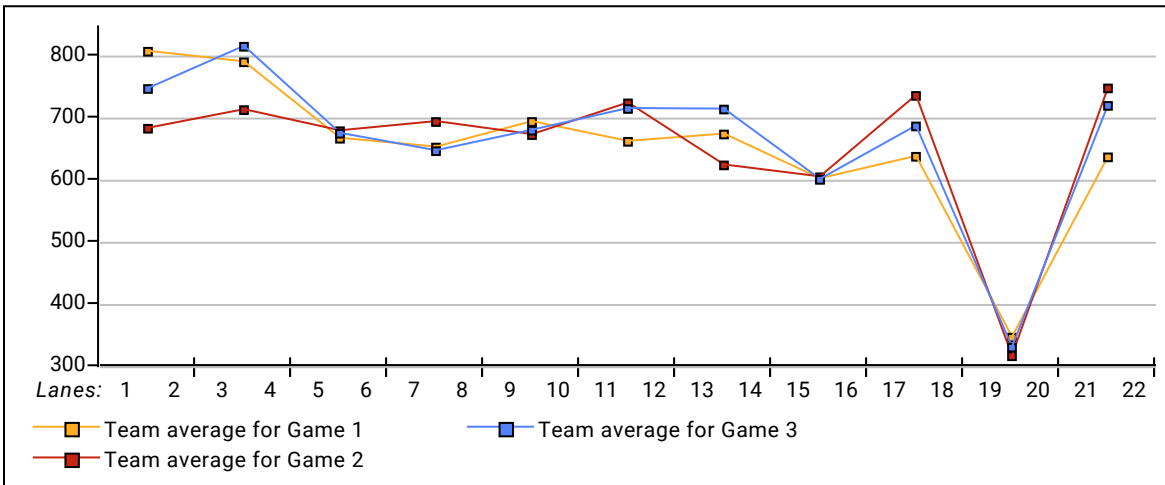

Average of Scores for Each Game