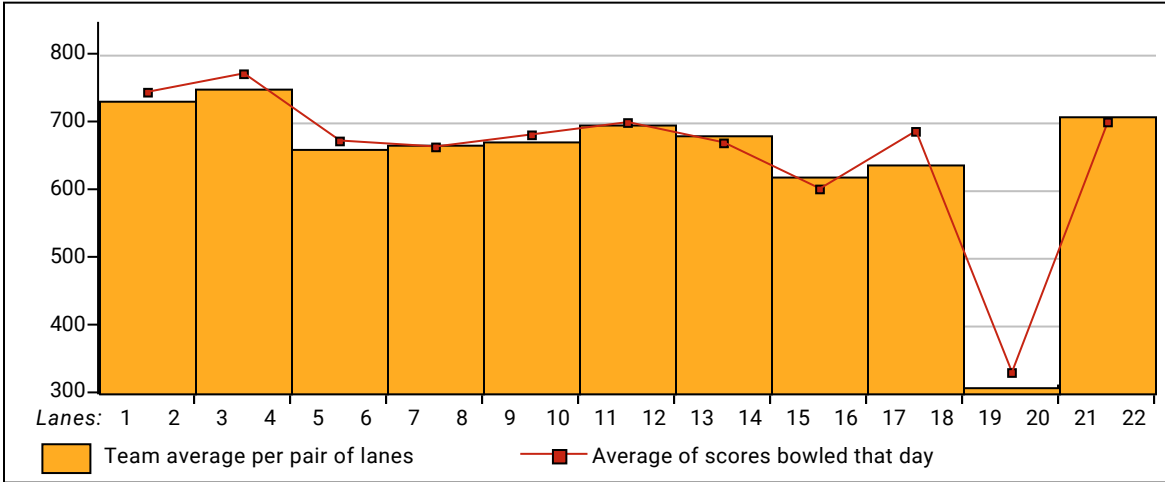

Friday 10:00 am

Lanes 1 - 22

Team Average vs Avg of Scores