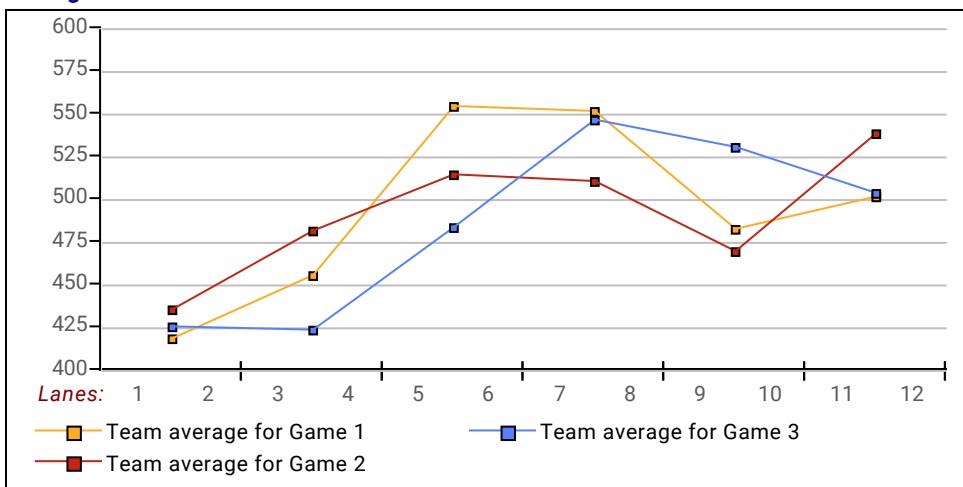

Average of Scores for Each Game