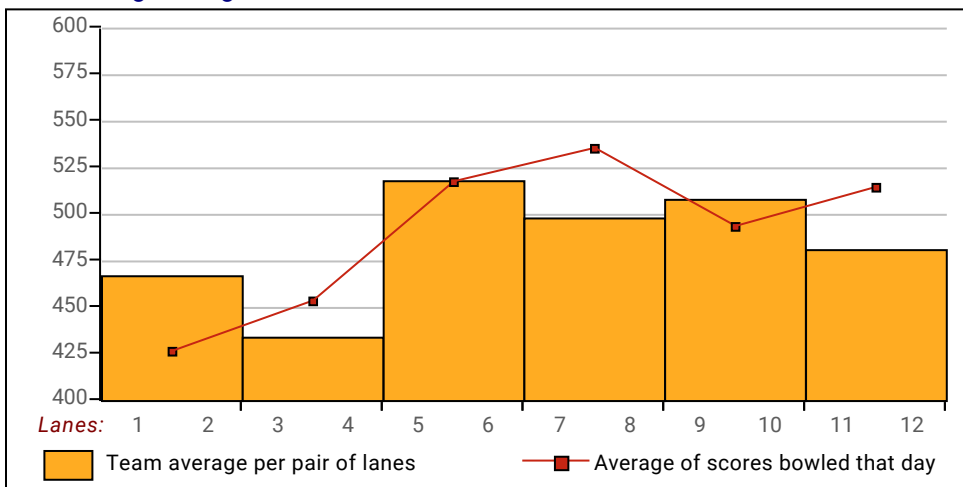

Team Average vs Avg of Scores