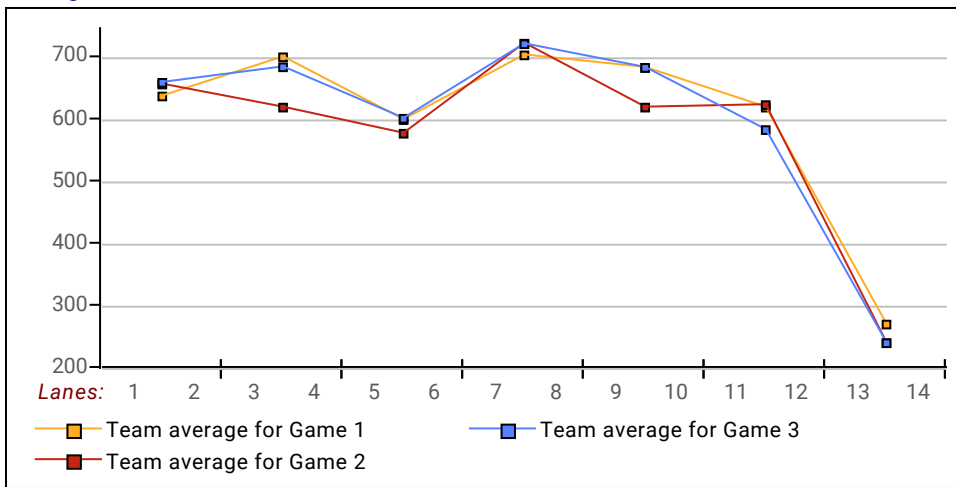

Average of Scores for Each Game