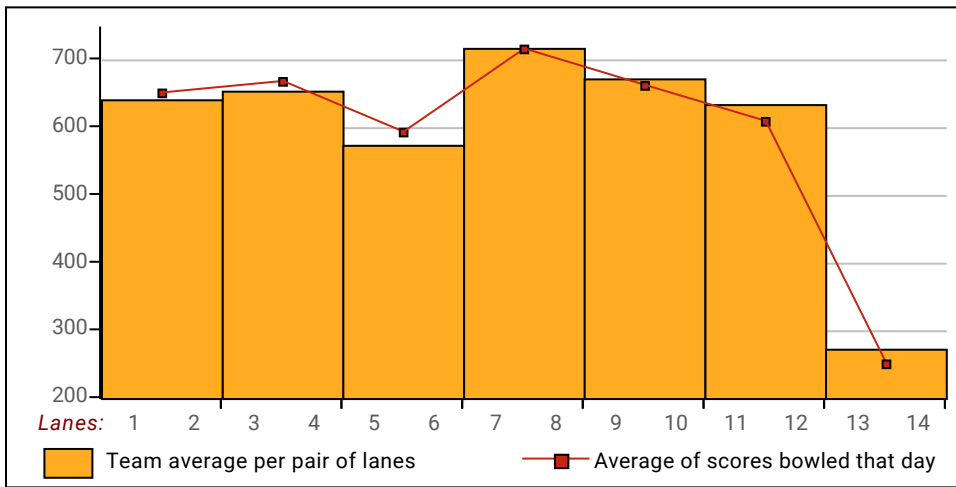

Team Average vs Avg of Scores