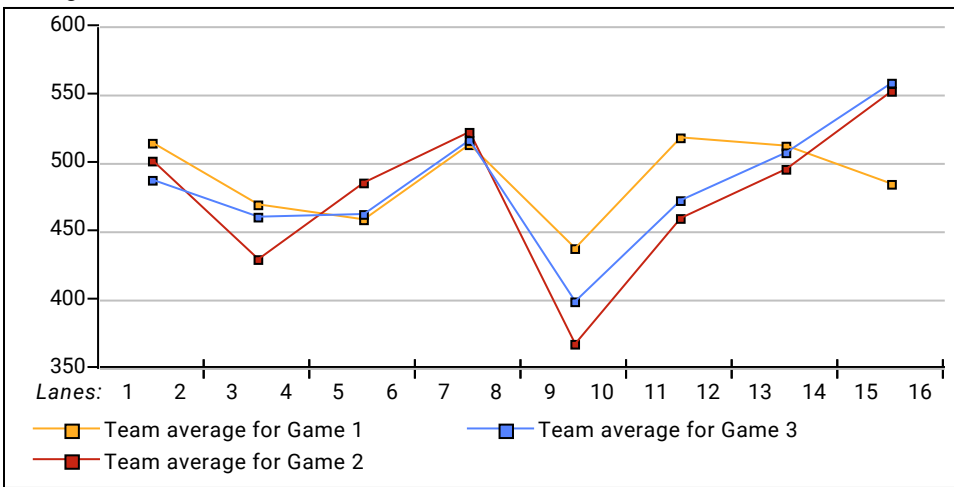

Average of Scores for Each Game