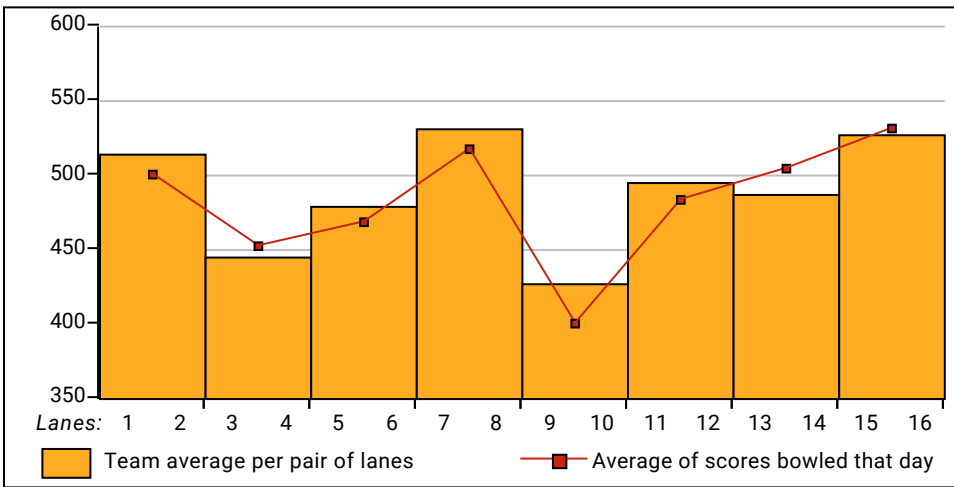

Team Average vs Avg of Scores