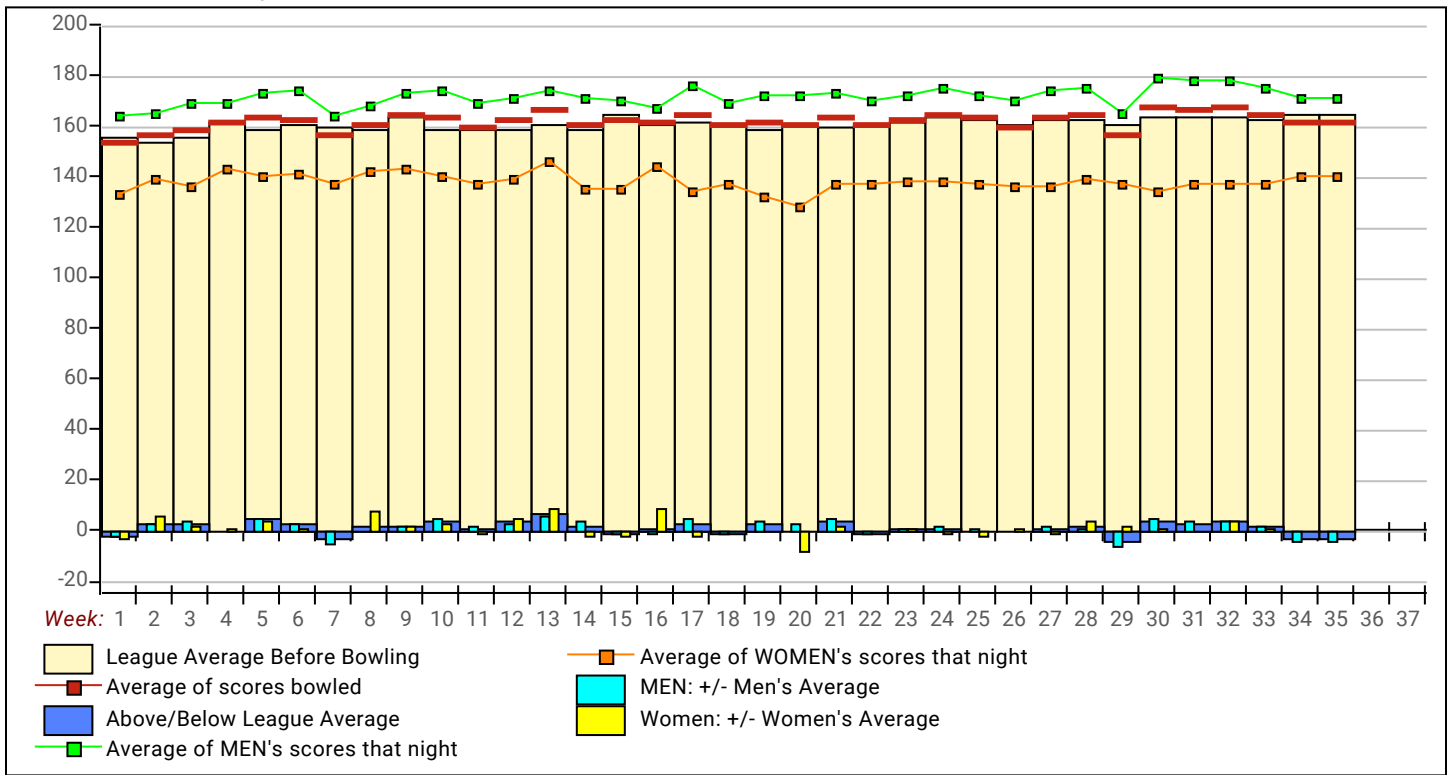

League Average Week-by-Week

This Week's Statistics

	<u>Over All</u>	<u>Men</u>	<u>Women</u>
How many people bowled	58	42	16
Number of games bowled	174	126	48
Actual average of week's scores	162.45	170.89	140.31
How many games above average	75	54	21
How many games below average	99	72	27
Pins above/below average per game	-2.06	-3.02	0.44
How many people raised average	24	17	7
by this amount	0.45	0.51	0.30
How many people went down	34	25	9
by this amount	-0.43	-0.49	-0.24
League average before bowling	165.07	174.44	140.47
League average after bowling	165.01	174.36	140.47
Change in league average	-0.06	-0.08	0.00
800s	--	--	--
775s	--	--	--
750s	--	--	--
725s	--	--	--
700s	--	--	--
675s	--	--	--
650s	1	1	--
625s	4	4	--
600s	1	1	--
575s	6	6	--
550s	4	2	2
525s	5	5	--
500s	7	5	2
475s	5	4	1
450s	6	4	2
425s	3	3	--
400s	3	2	1
below 400	13	5	8
300s	--	--	--
275s	--	--	--
250s	2	2	--
225s	7	7	--
200s	21	18	3
175s	36	29	7
150s	43	36	7
125s	35	23	12
100s	24	10	14
below 100	6	1	5