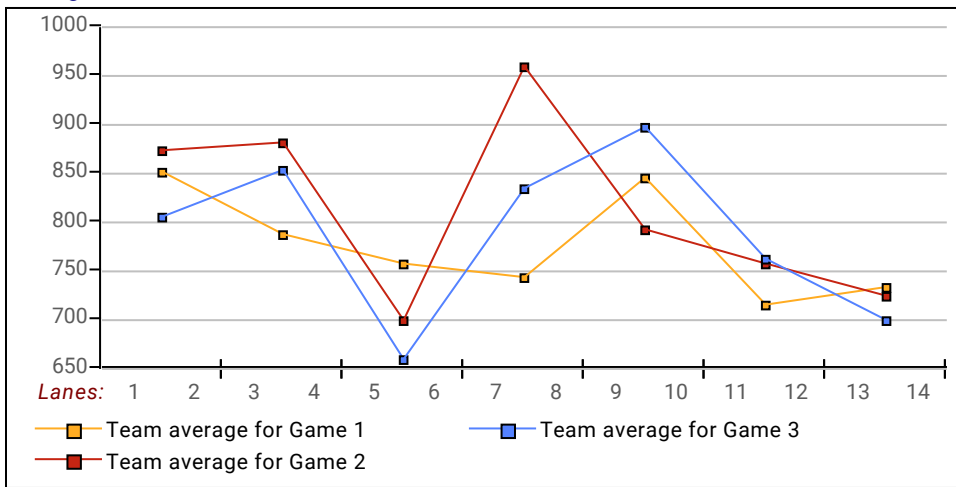

Average of Scores for Each Game