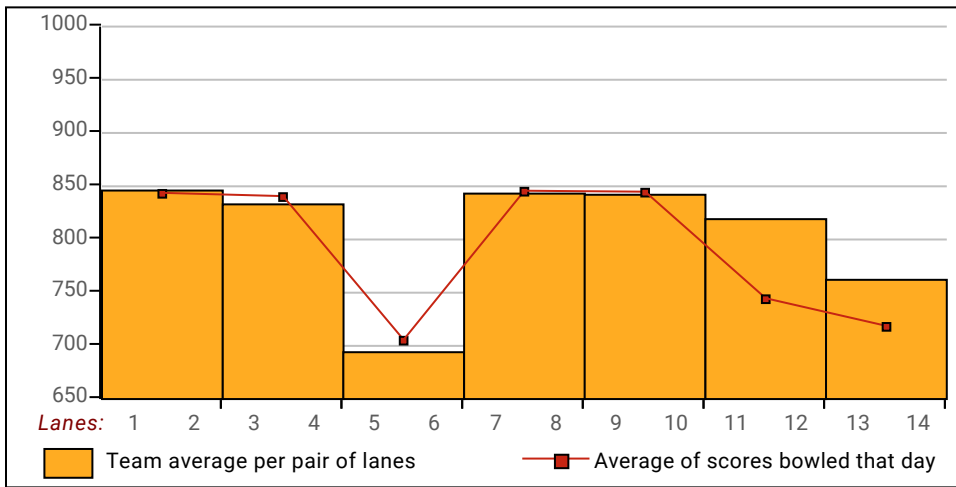

Team Average vs Avg of Scores