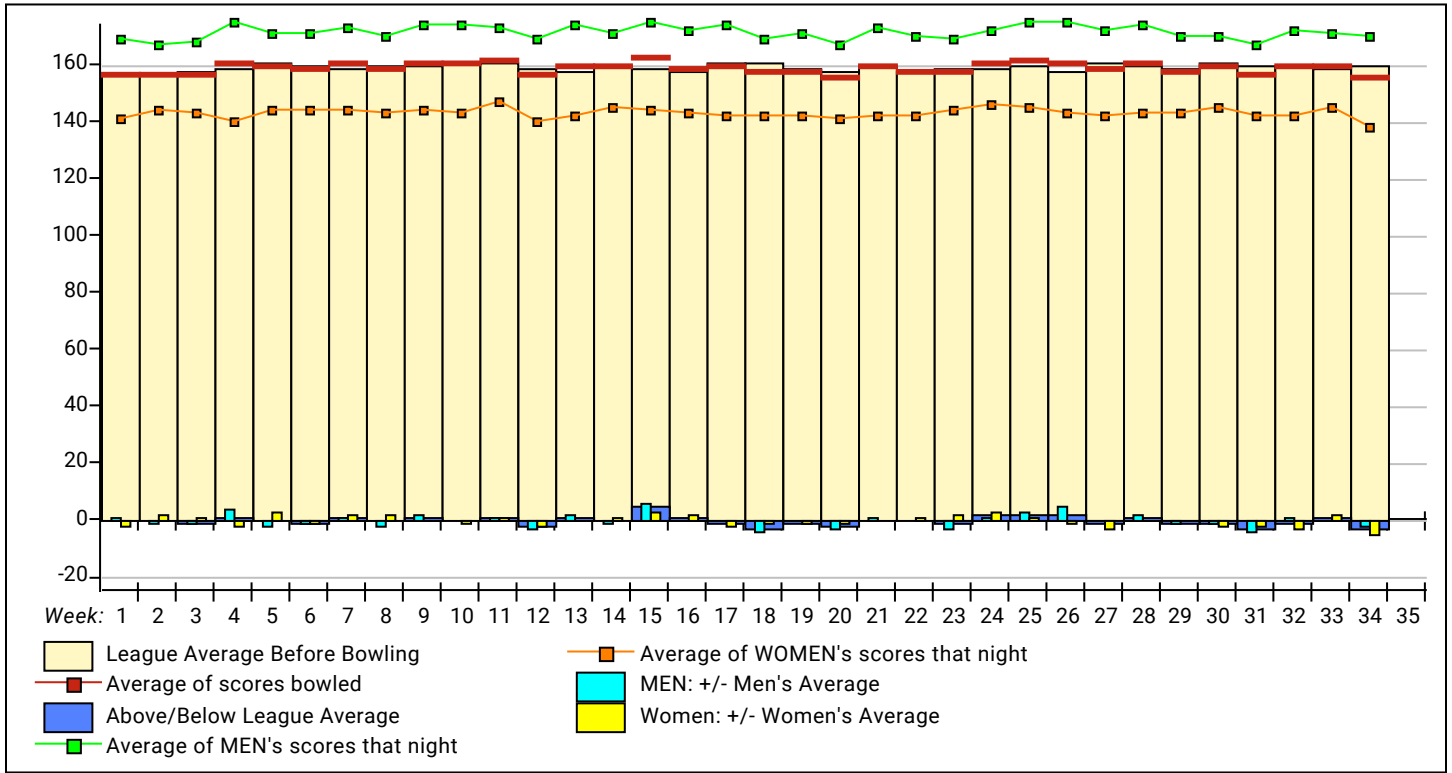

League Average Week-by-Week

Bracket Payouts

Bowler	Lane	Refund	Winnings	Amt Paid	Balance Due	Paid