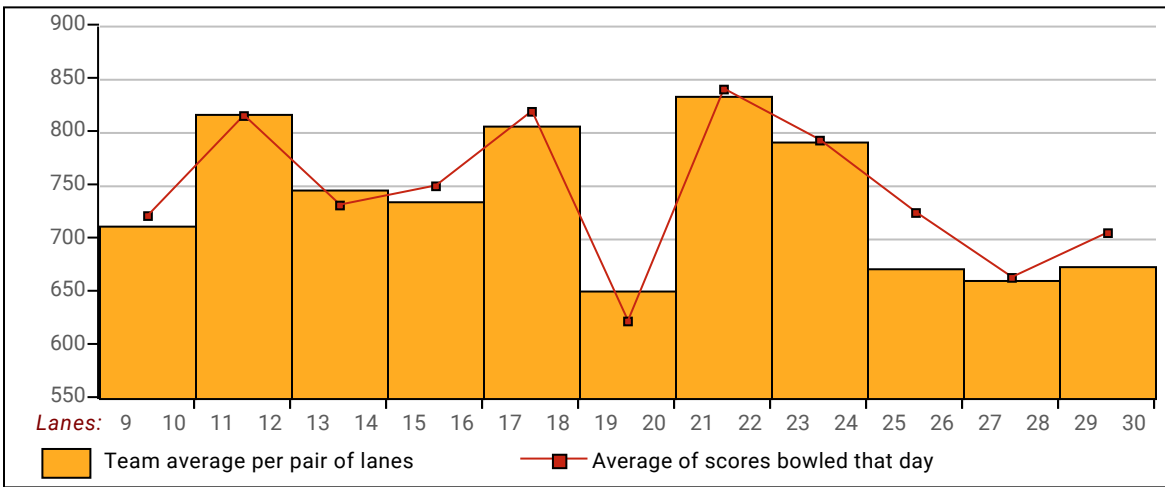

Team Average vs Avg of Scores