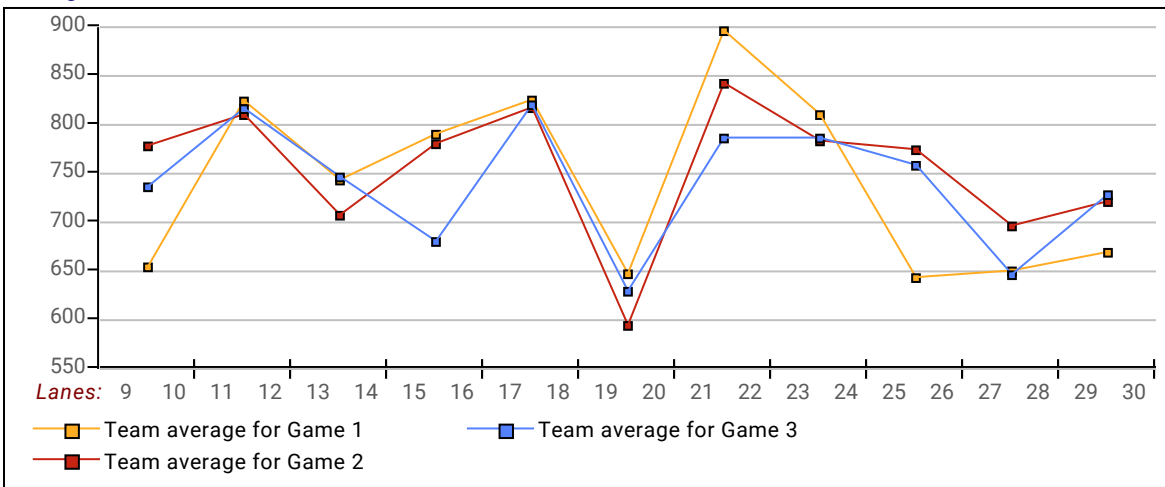

Average of Scores for Each Game