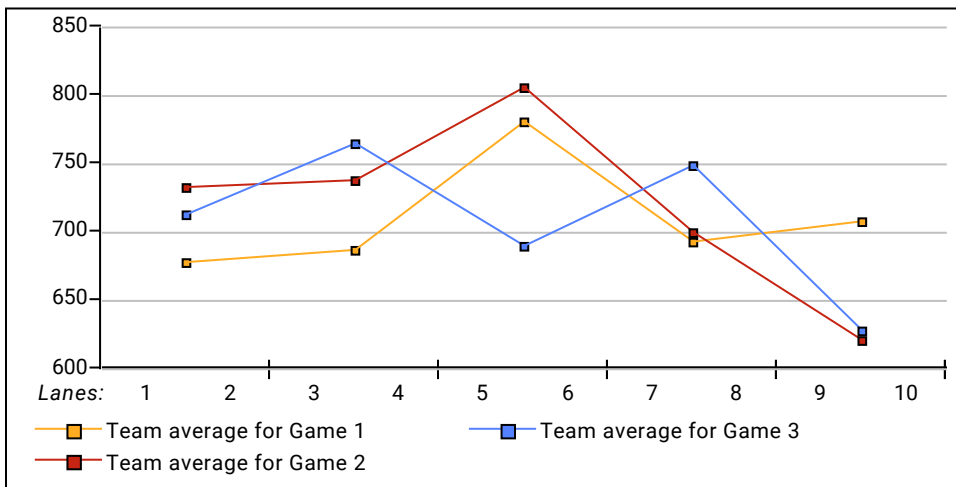

Average of Scores for Each Game