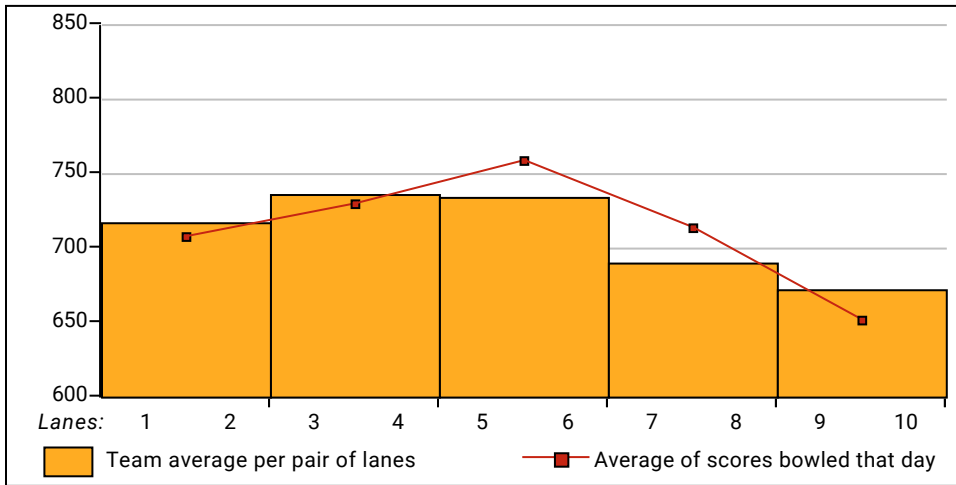

Team Average vs Avg of Scores