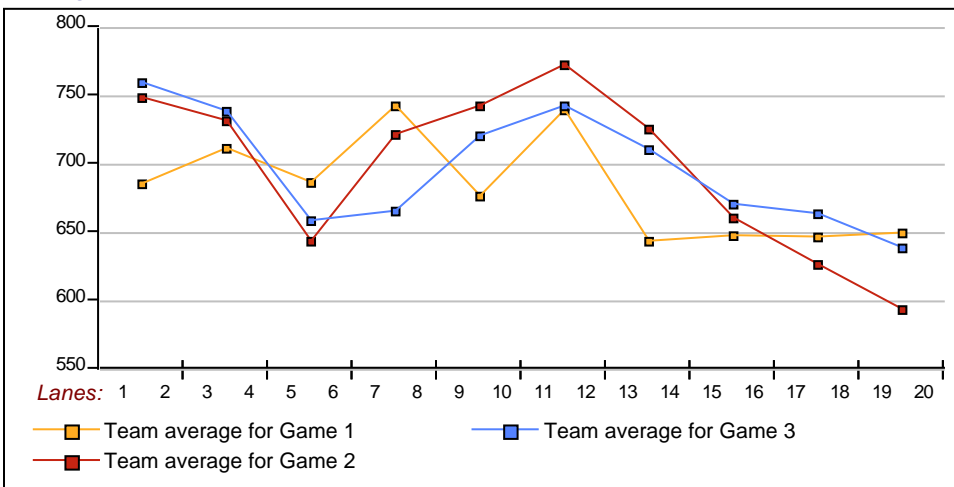

Average of Scores for Each Game