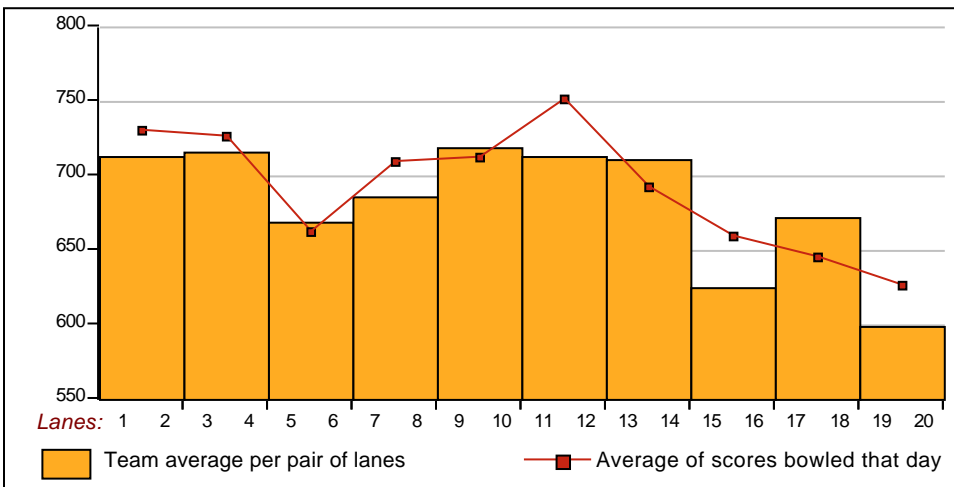

Team Average vs Avg of Scores