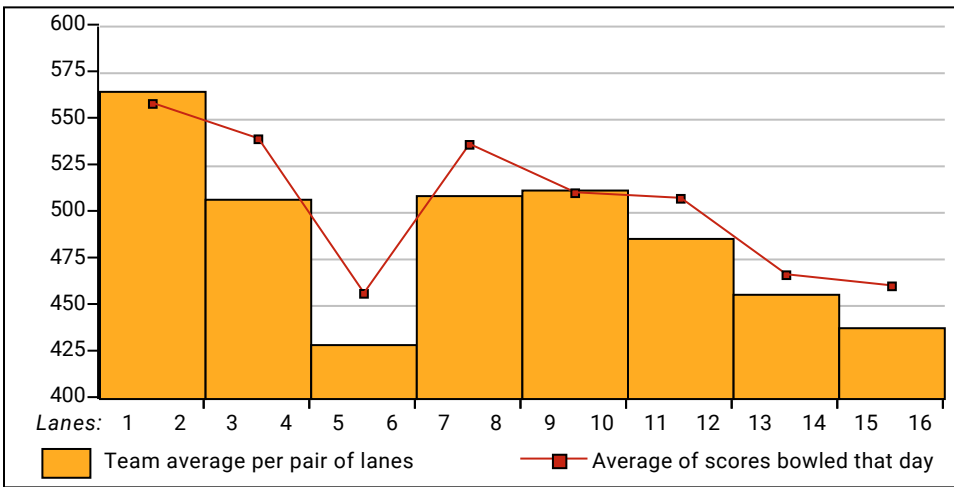

Team Average vs Avg of Scores