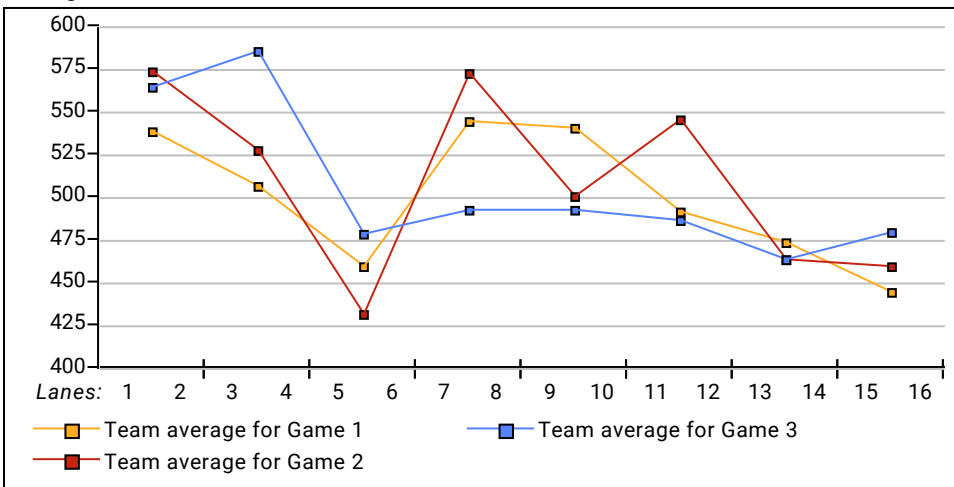

Average of Scores for Each Game